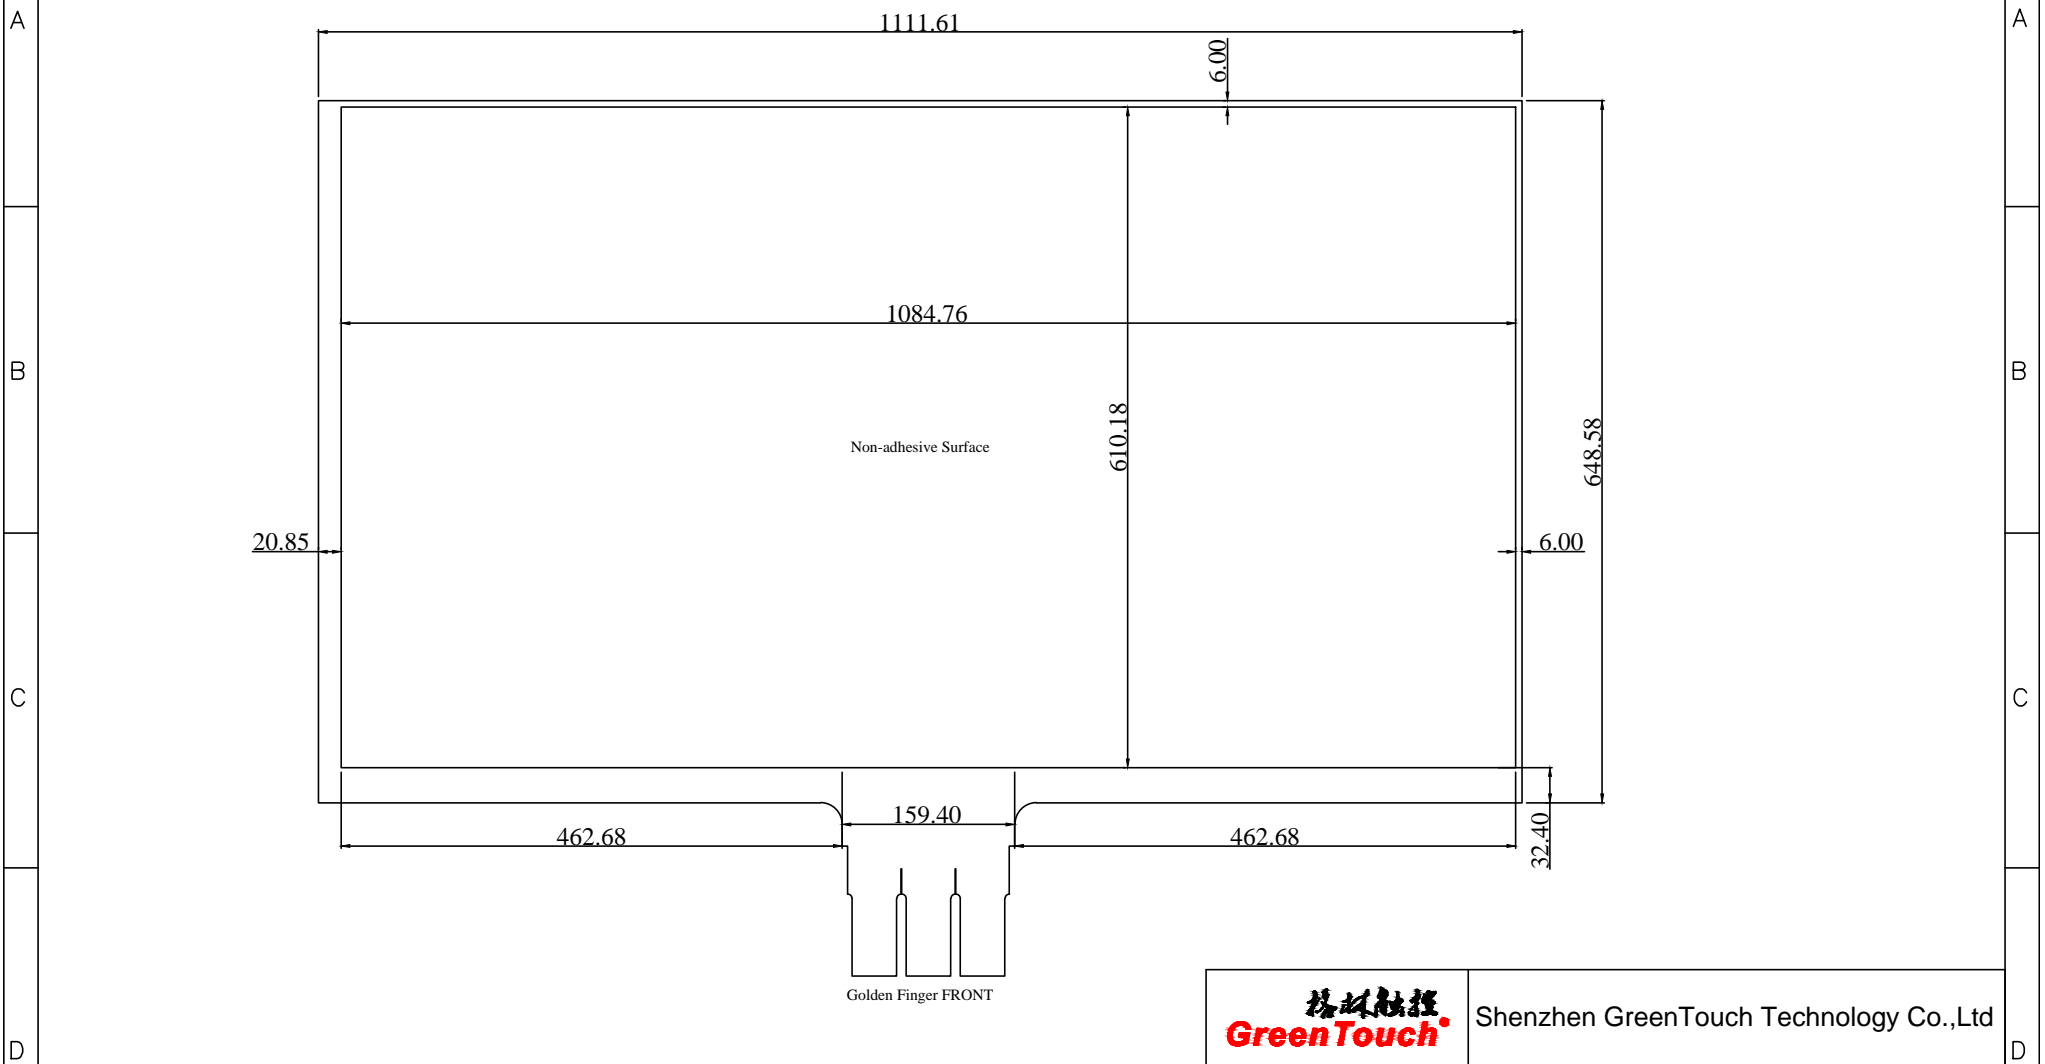

Autodesk

Rev.	Revision Record	Date
1版	First Sample	

Autodesk

Autodesk

<b>格林触控</b> <b>GreenTouch®</b>		Shenzhen GreenTouch Technology Co.,Ltd			
Model No.:	GT-TF-XTB49L-1	Size	<b>49"</b>	Ratio	16:9
Structure	F+F	Unit	mm	Scale	1:1
Design		Date	2017.02.06	Page	1/1
Check		Date	2017.02.06	Version	A0
Release		Date	2017.02.06	⊕	

Effective width:1084.76;Effective height:610.18;Cutting width:1111.61;Cutting height:648.58

Autodesk