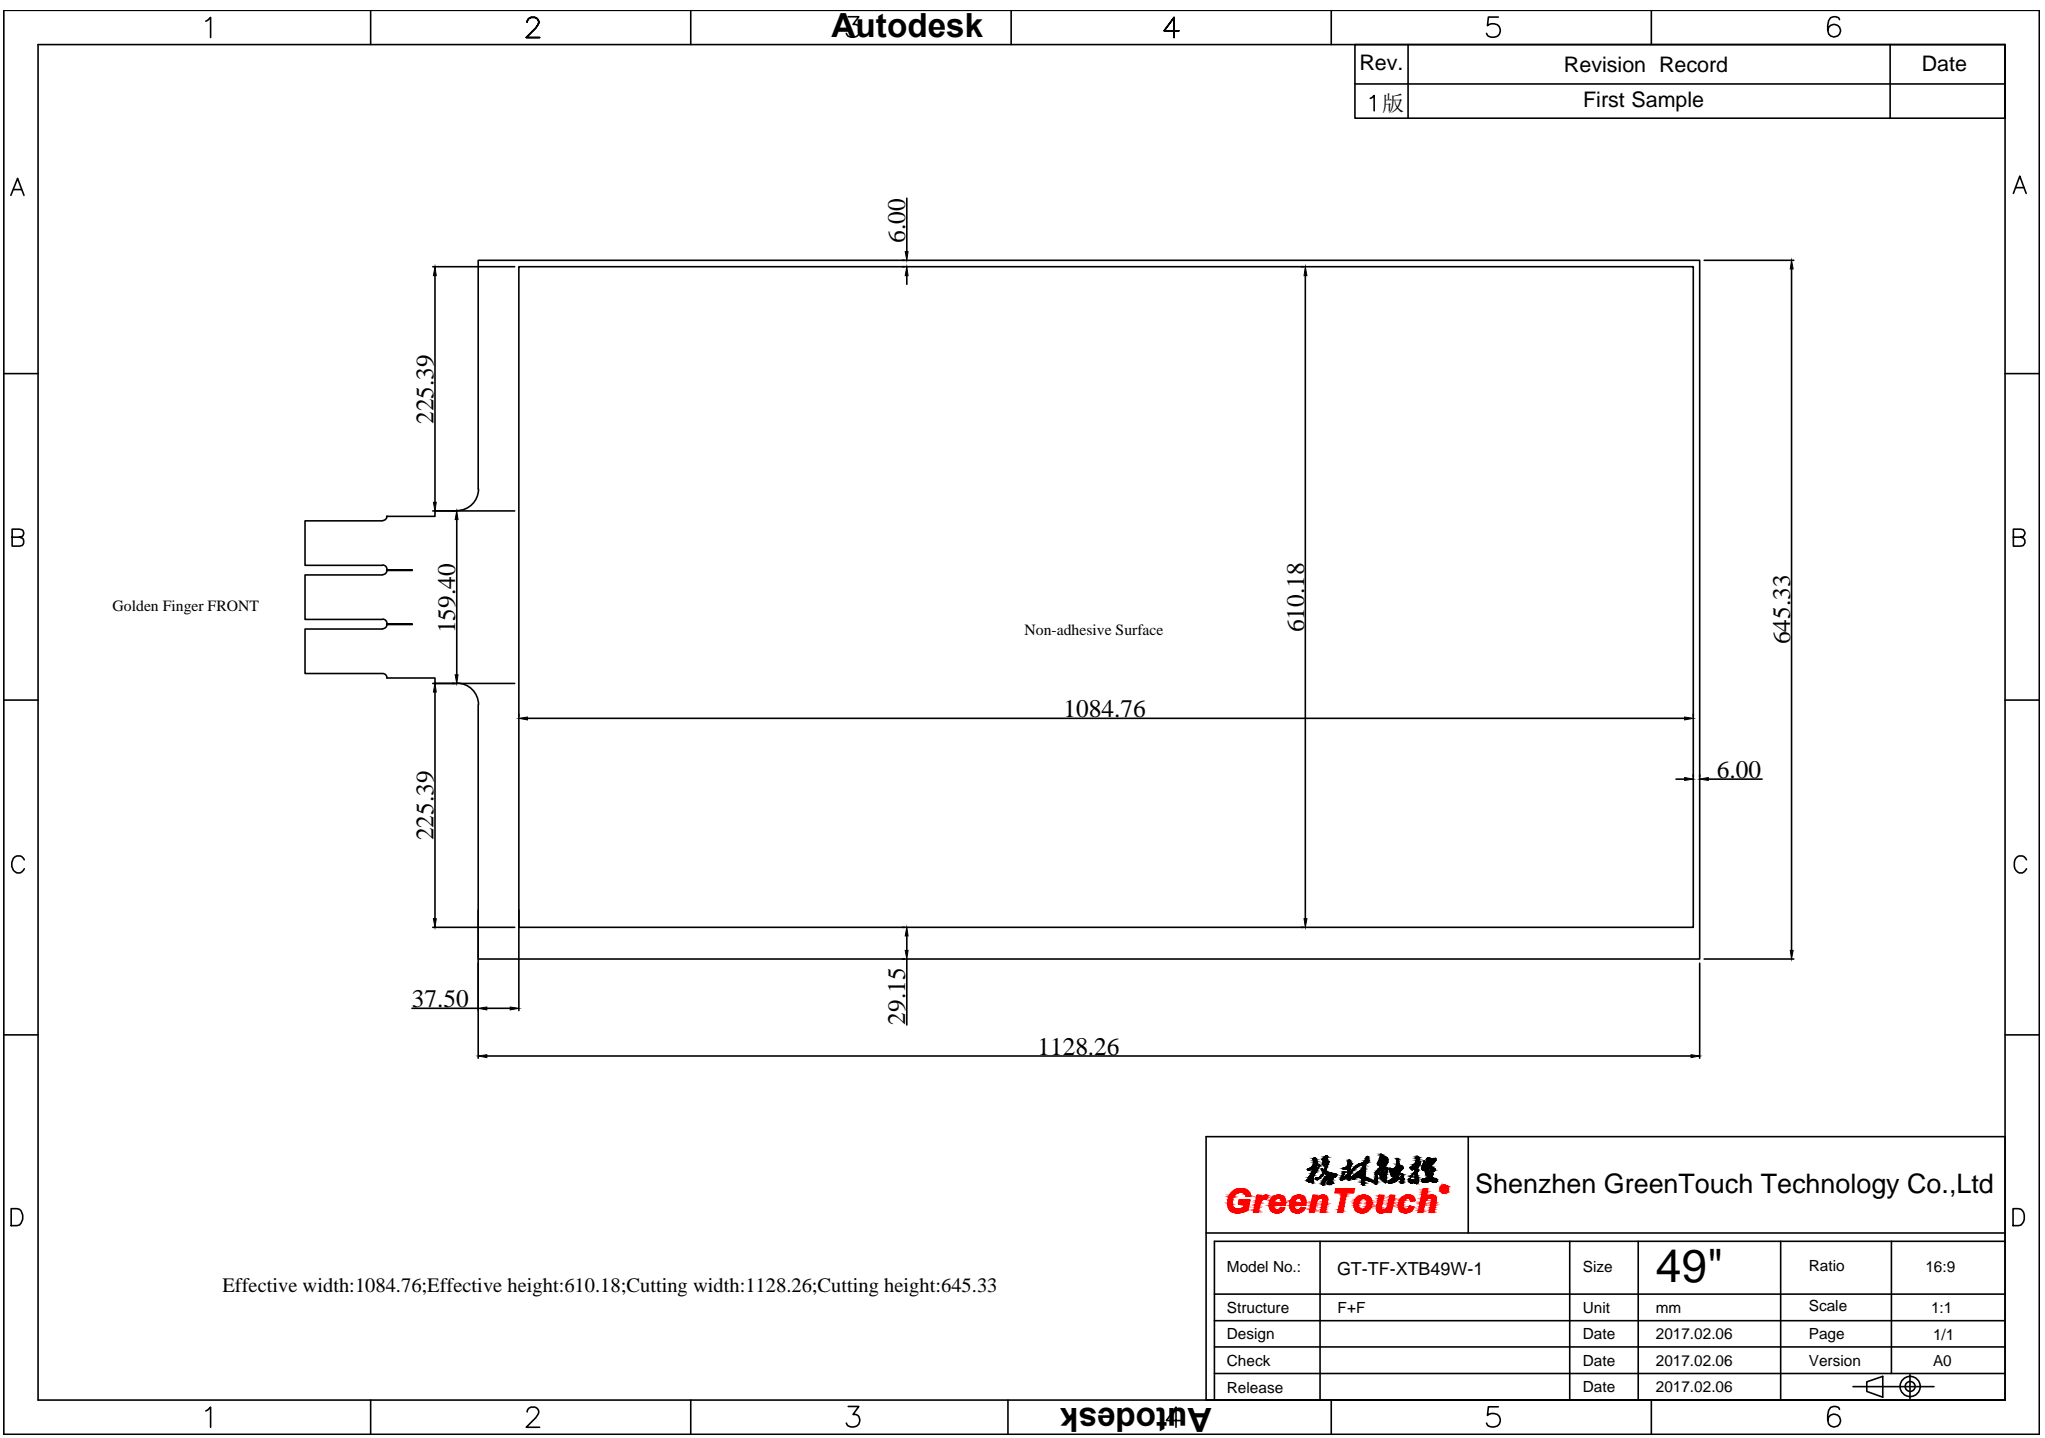

Rev.	Revision Record	Date
1版	First Sample	

Autodesk

Autodesk

Effective width:1084.76;Effective height:610.18;Cutting width:1128.26;Cutting height:645.33

Shenzhen GreenTouch Technology Co.,Ltd

Model No.:	GT-TF-XTB49W-1	Size	49"	Ratio	16:9
Structure	F+F	Unit	mm	Scale	1:1
Design		Date	2017.02.06	Page	1/1
Check		Date	2017.02.06	Version	A0
Release		Date	2017.02.06		