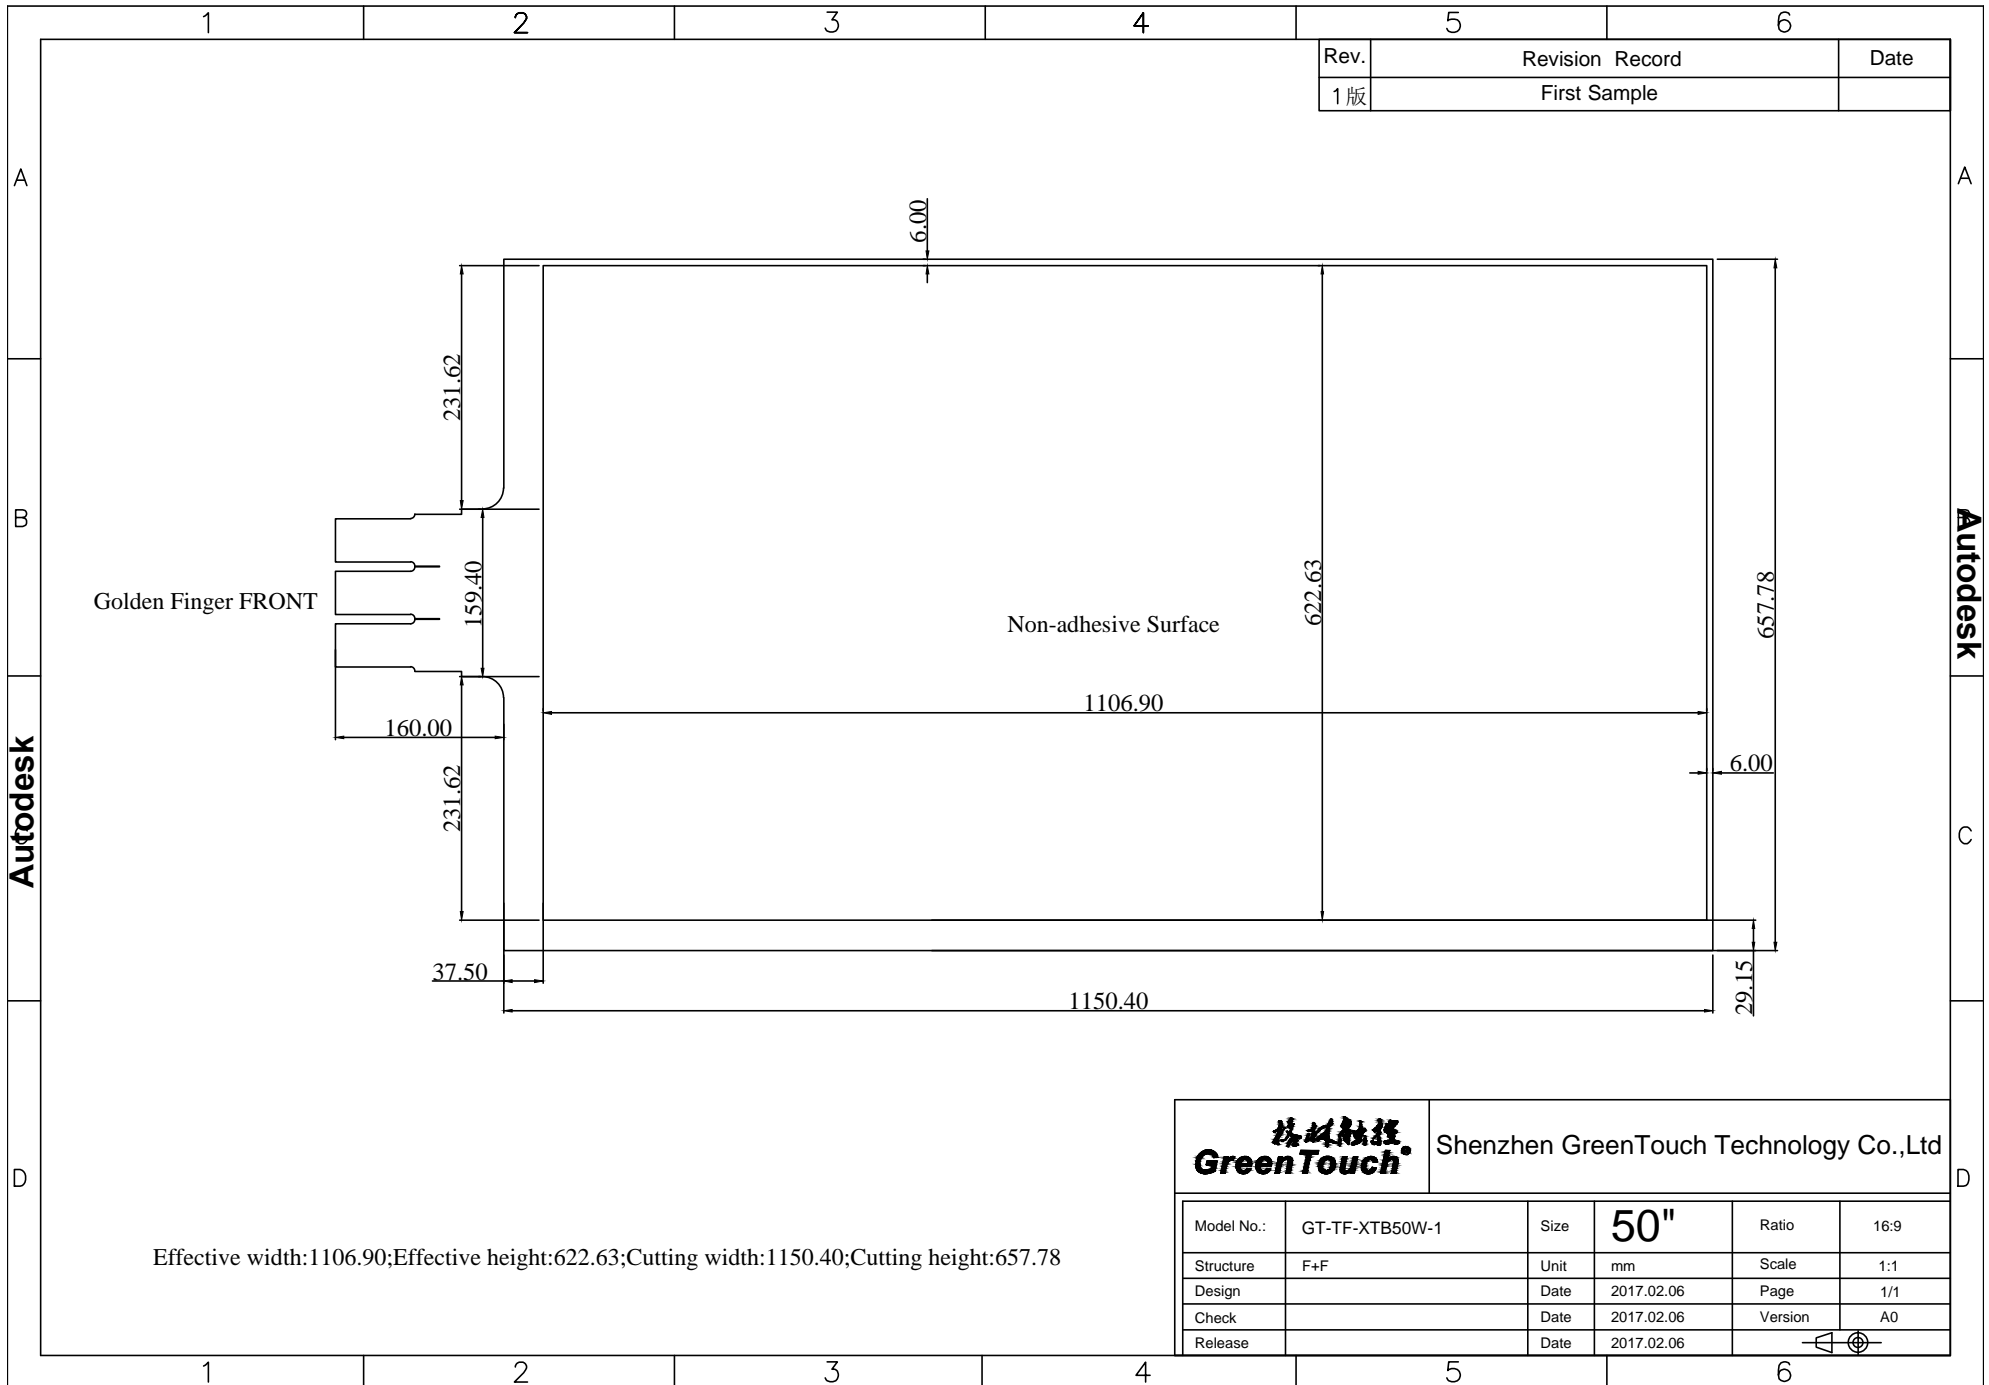

Rev.	Revision Record	Date
1版	First Sample	

Golden Finger FRONT

Non-adhesive Surface

Effective width:1106.90;Effective height:622.63;Cutting width:1150.40;Cutting height:657.78

		Shenzhen GreenTouch Technology Co.,Ltd			
Model No.:	GT-TF-XTB50W-1	Size	50"	Ratio	16:9
Structure	F+F	Unit	mm	Scale	1:1
Design		Date	2017.02.06	Page	1/1
Check		Date	2017.02.06	Version	A0
Release		Date	2017.02.06		