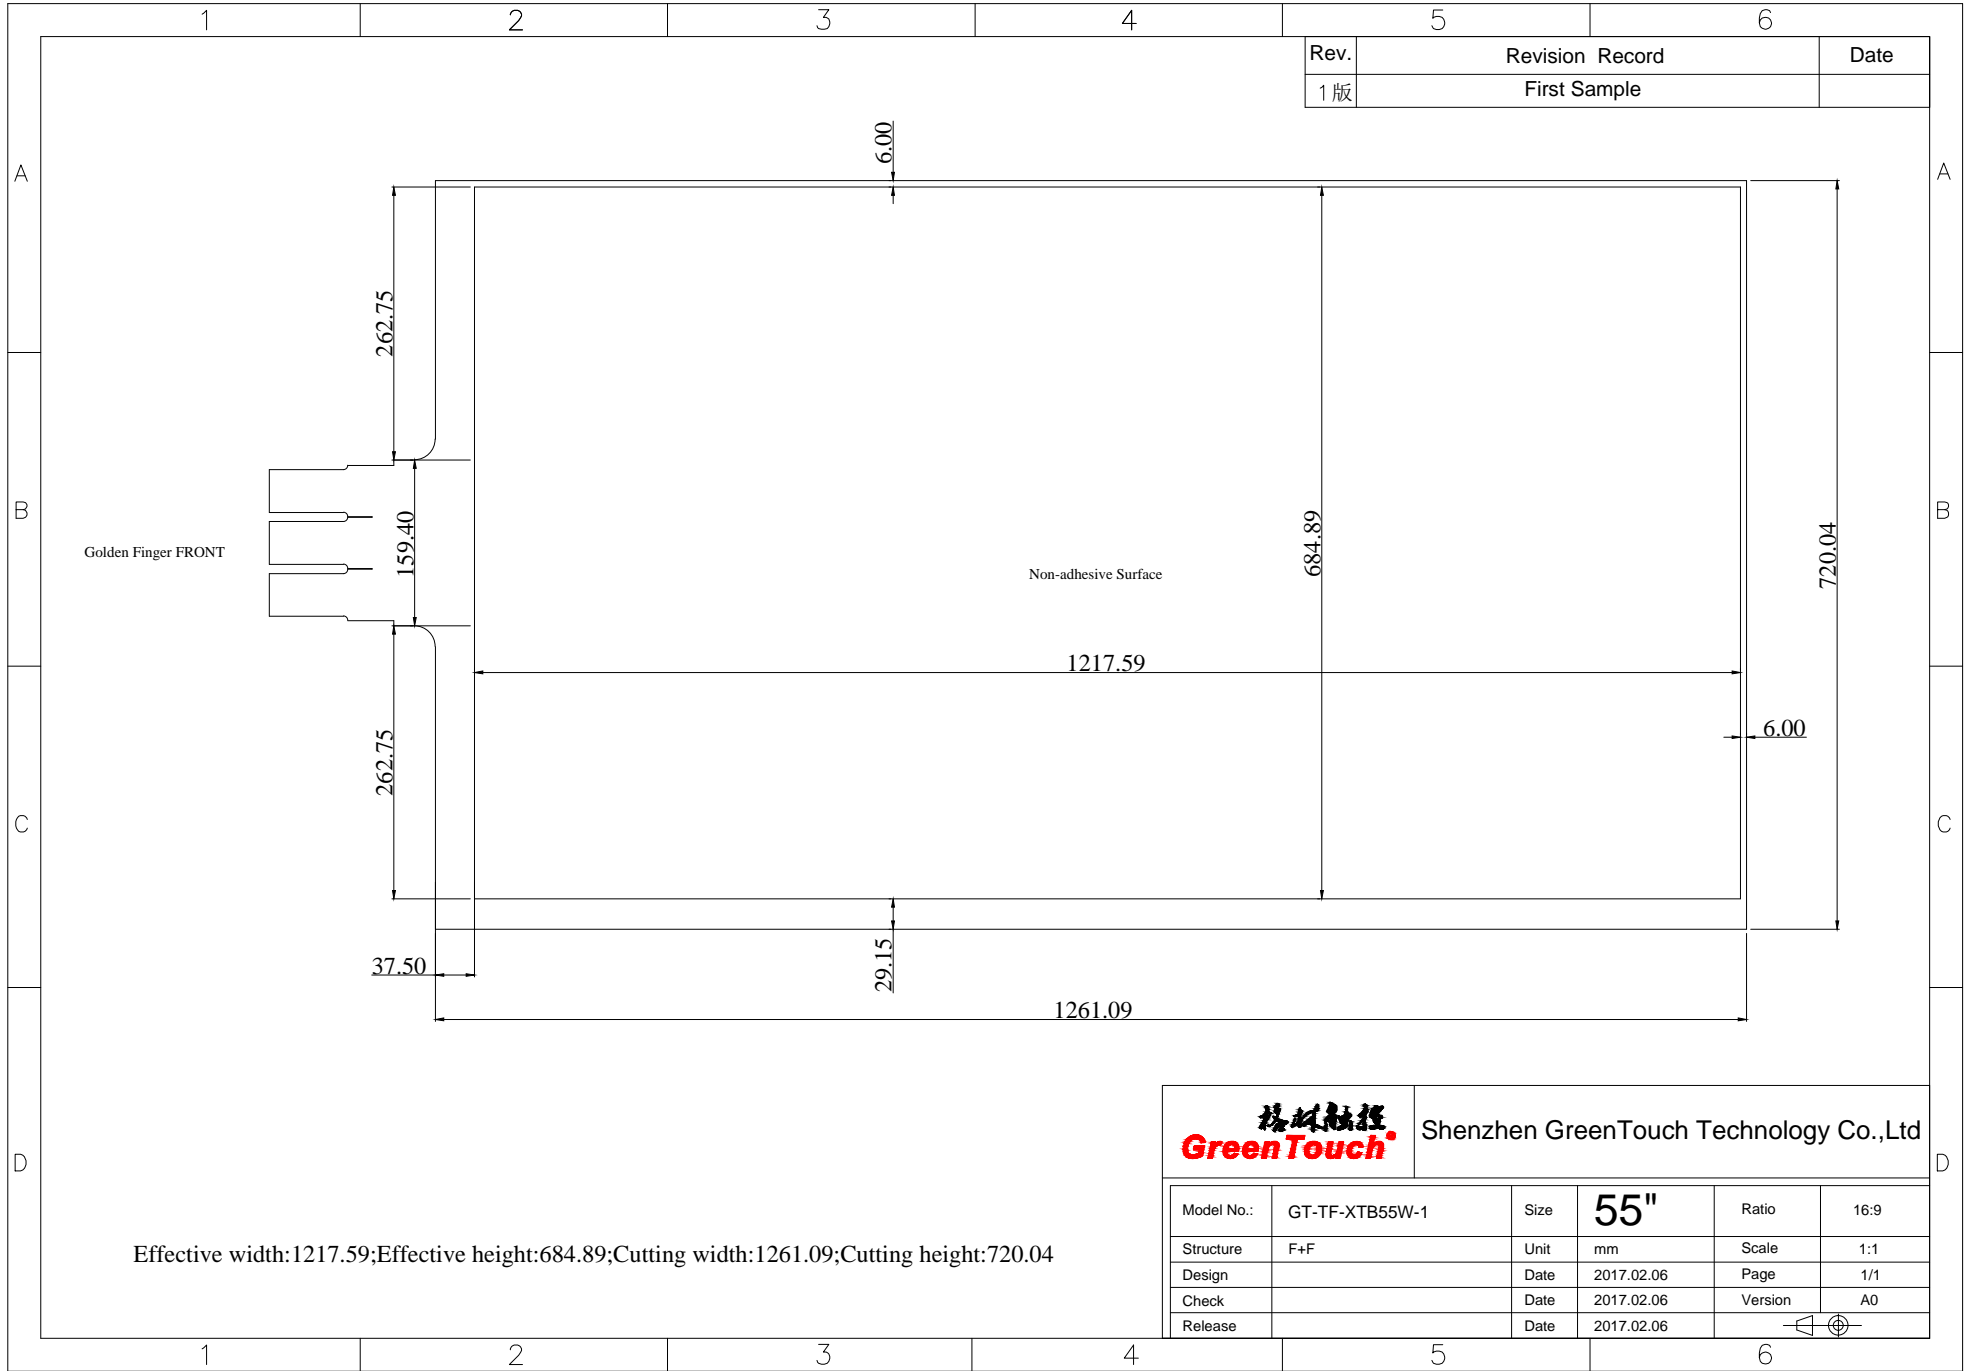

Autodesk

Rev.	Revision Record	Date
1版	First Sample	

Effective width:1217.59;Effective height:684.89;Cutting width:1261.09;Cutting height:720.04

 Shenzhen GreenTouch Technology Co.,Ltd		Model No.:	GT-TF-XTB55W-1	Size	55"	Ratio	16:9
		Structure	F+F	Unit	mm	Scale	1:1
Design		Date	2017.02.06	Page	1/1	Version	A0
Check		Date	2017.02.06	Release	2017.02.06		