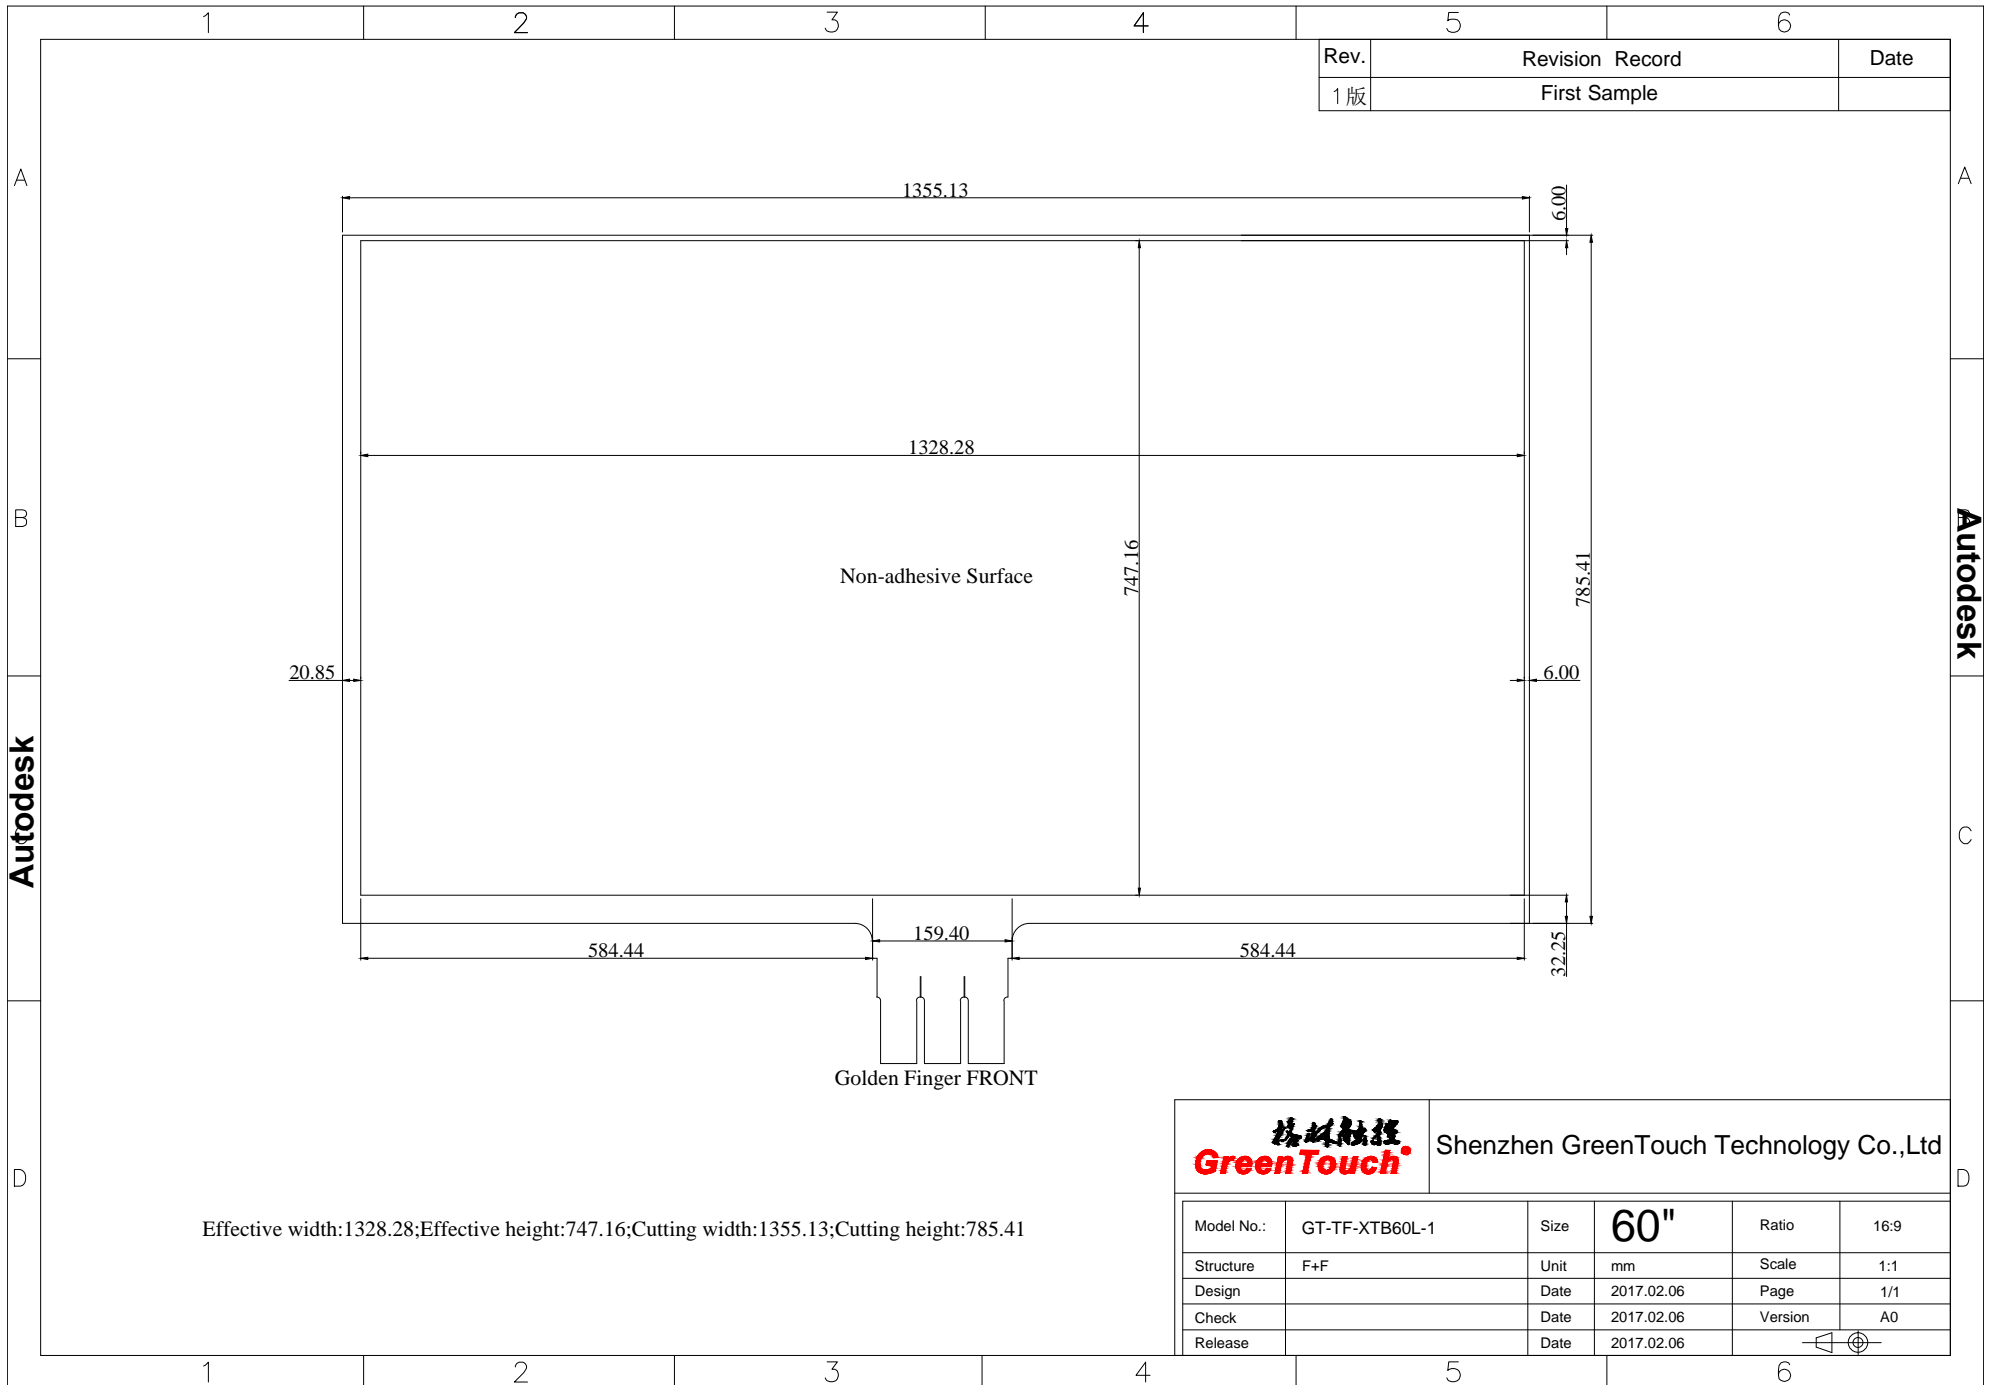

Autodesk

Rev.	Revision Record	Date
1 版	First Sample	

		Shenzhen GreenTouch Technology Co.,Ltd			
Model No.:	GT-TF-XTB60L-1	Size	60"	Ratio	16:9
Structure	F+F	Unit	mm	Scale	1:1
Design		Date	2017.02.06	Page	1/1
Check		Date	2017.02.06	Version	A0
Release		Date	2017.02.06		