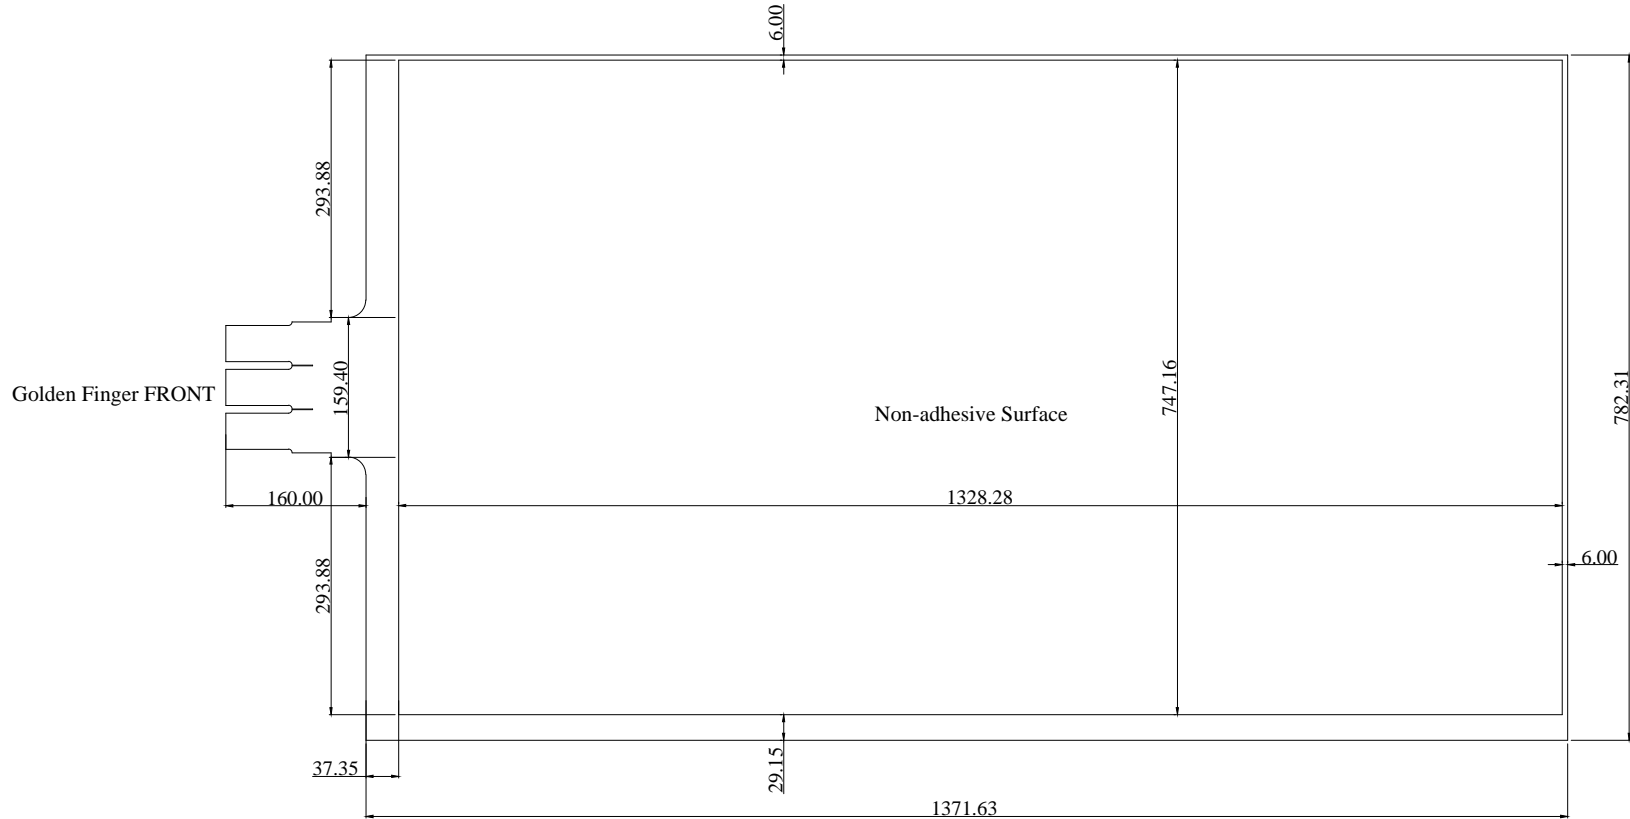

Rev.	Revision Record	Date
1 版	First Sample	

Effective width:1328.28;Effective height:747.16;Cutting width:1371.63;Cutting height:782.31

		Shenzhen GreenTouch Technology Co.,Ltd			
Model No.:	GT-TF-XTB60W-1	Size	60"	Ratio	16:9
Structure	F+F	Unit	mm	Scale	1:1
Design		Date	2017.02.06	Page	1/1
Check		Date	2017.02.06	Version	A0
Release		Date	2017.02.06		