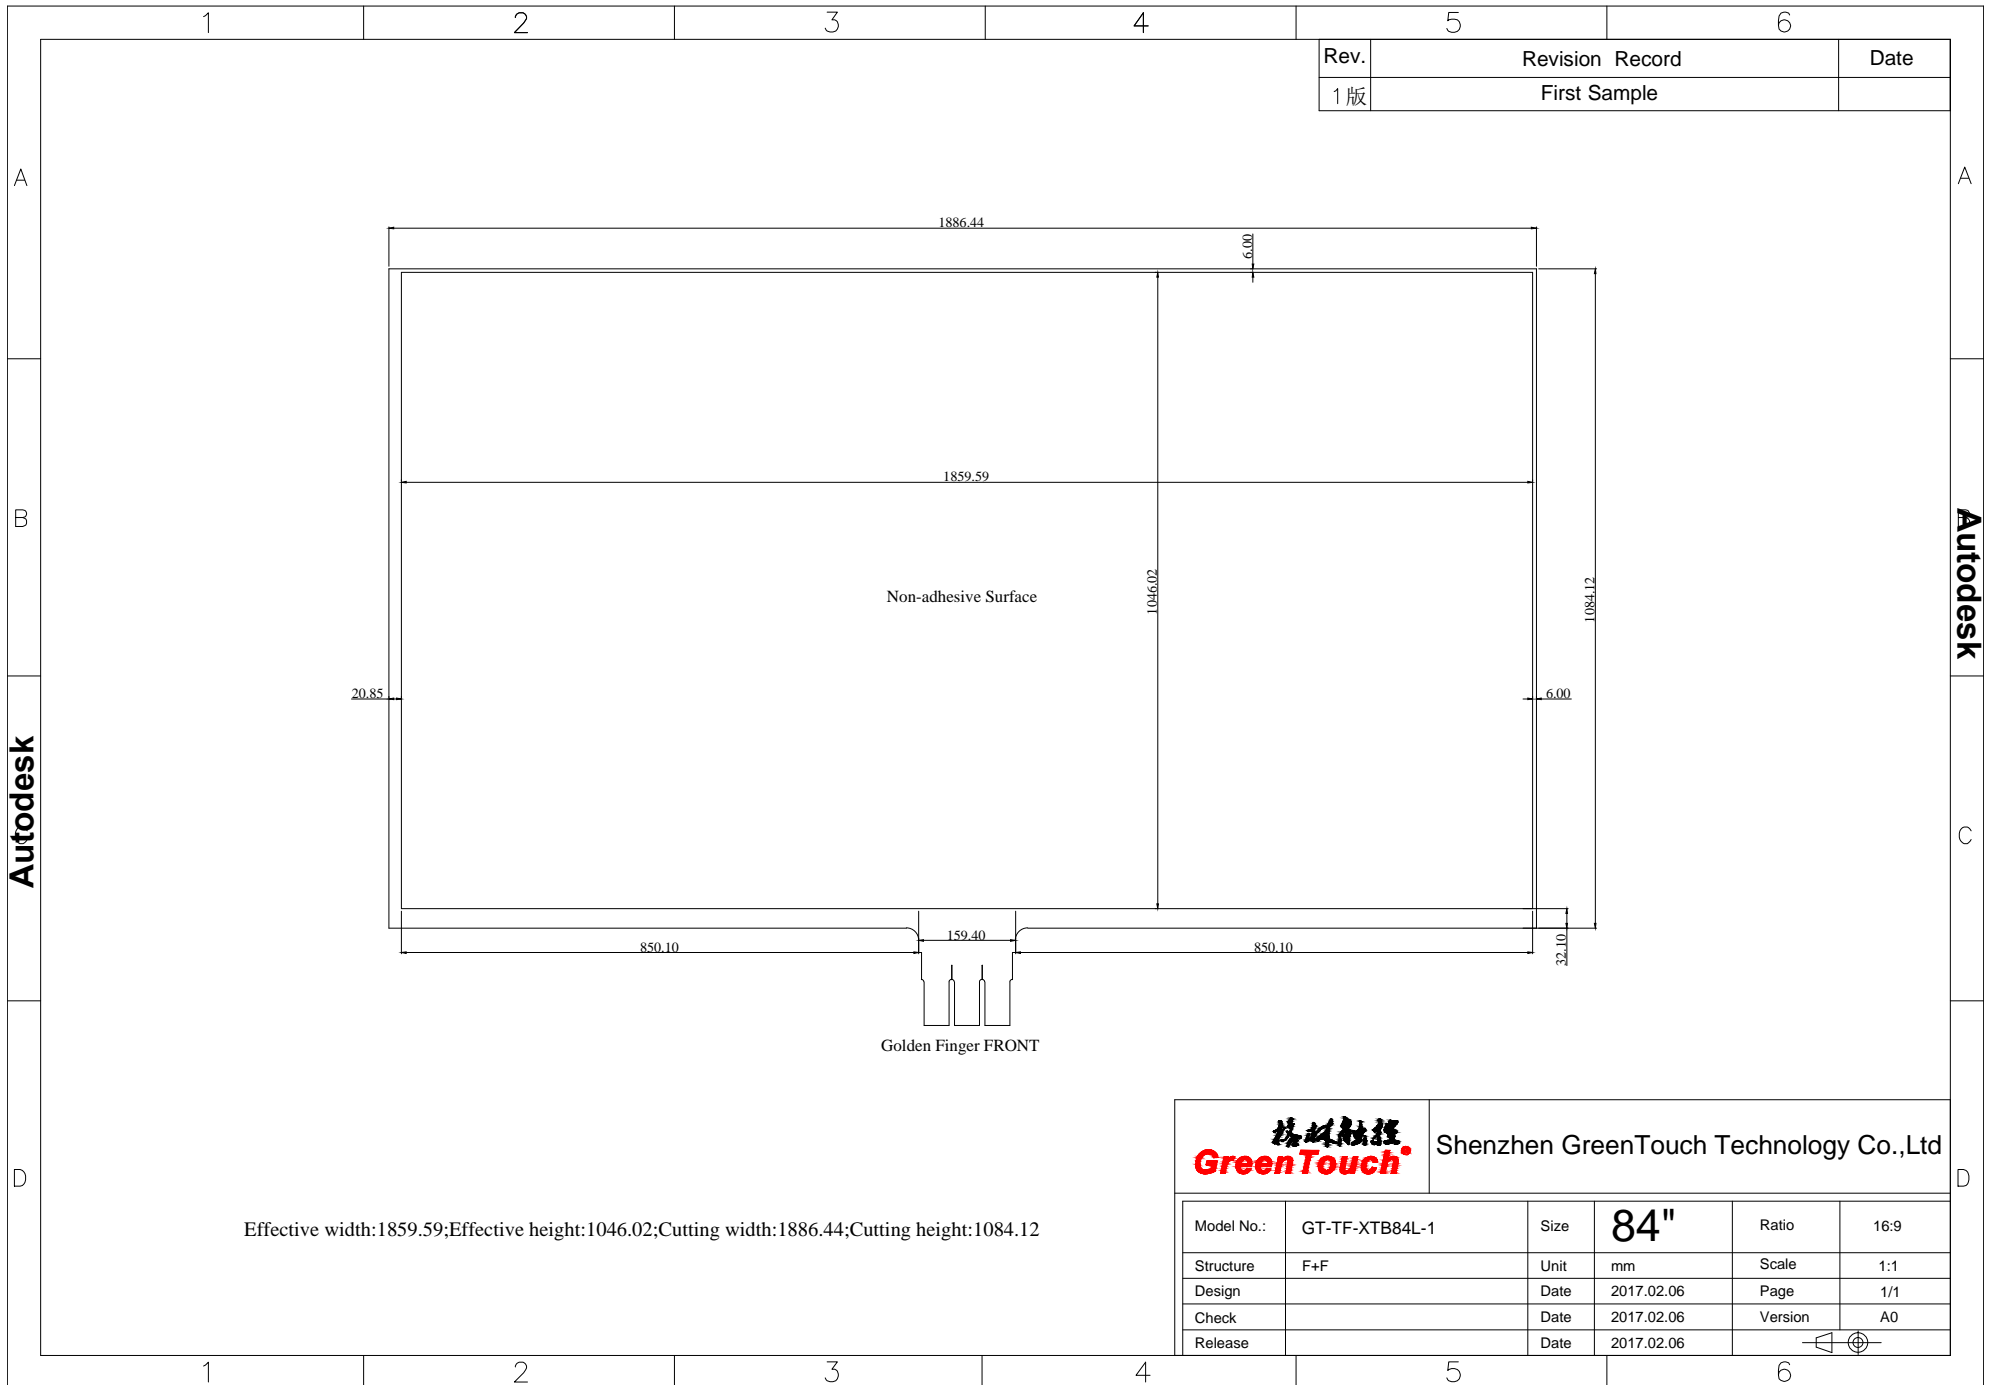

Autodesk

Rev.	Revision Record	Date
1 版	First Sample	

Effective width:1859.59;Effective height:1046.02;Cutting width:1886.44;Cutting height:1084.12

		Shenzhen GreenTouch Technology Co.,Ltd			
Model No.:	GT-TF-XTB84L-1	Size	84"	Ratio	16:9
Structure	F+F	Unit	mm	Scale	1:1
Design		Date	2017.02.06	Page	1/1
Check		Date	2017.02.06	Version	A0
Release		Date	2017.02.06		