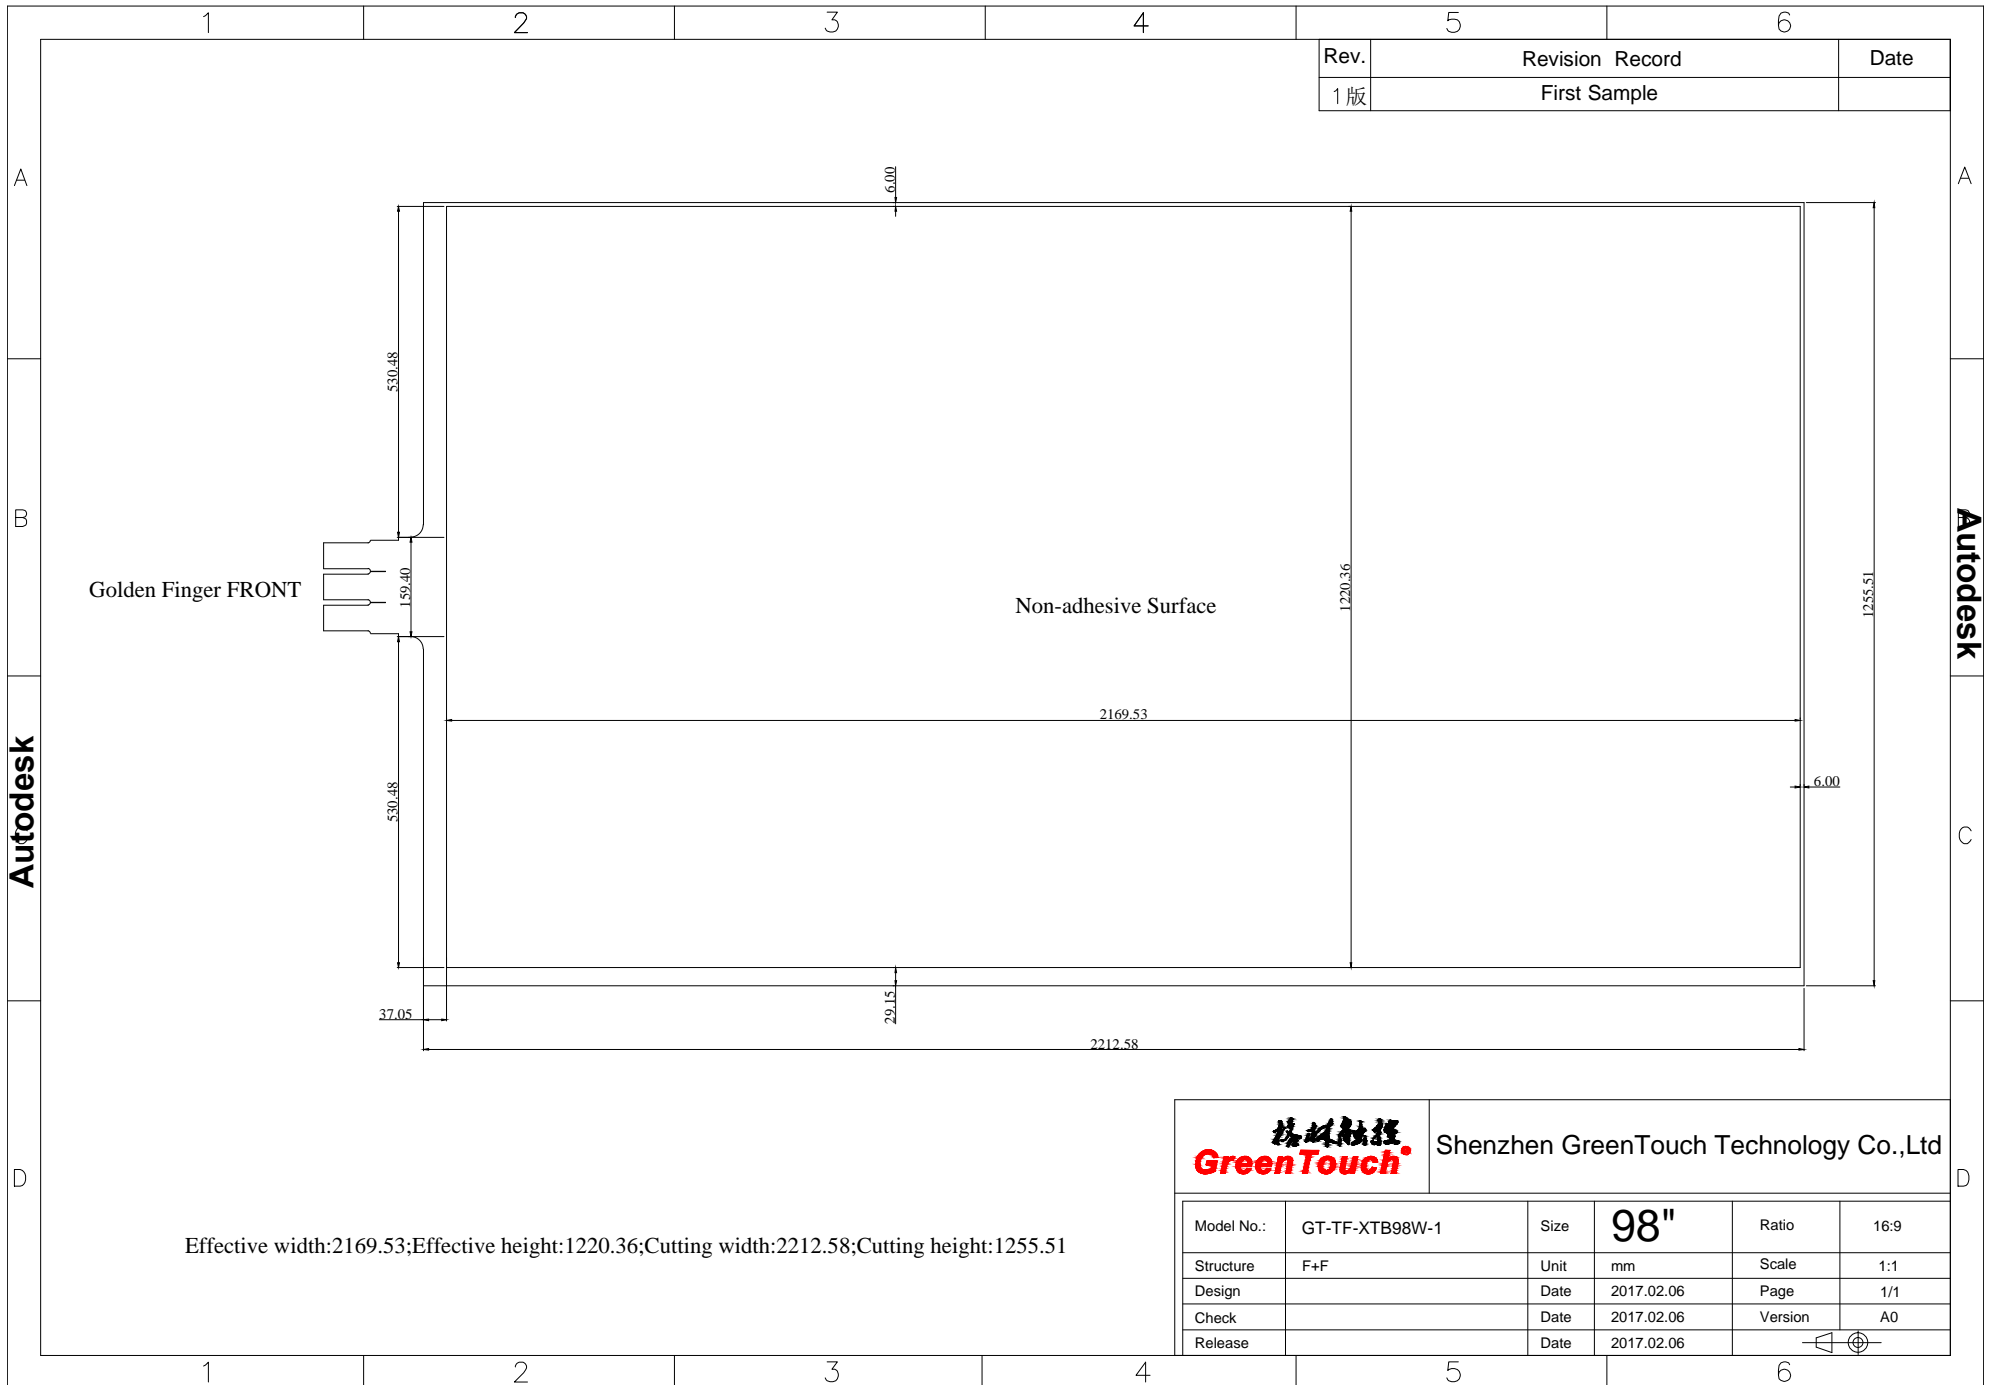

Autodesk

		Shenzhen GreenTouch Technology Co.,Ltd			
Model No.:	GT-TF-XTB98W-1	Size	98"	Ratio	16:9
Structure	F+F	Unit	mm	Scale	1:1
Design		Date	2017.02.06	Page	1/1
Check		Date	2017.02.06	Version	A0
Release		Date	2017.02.06		