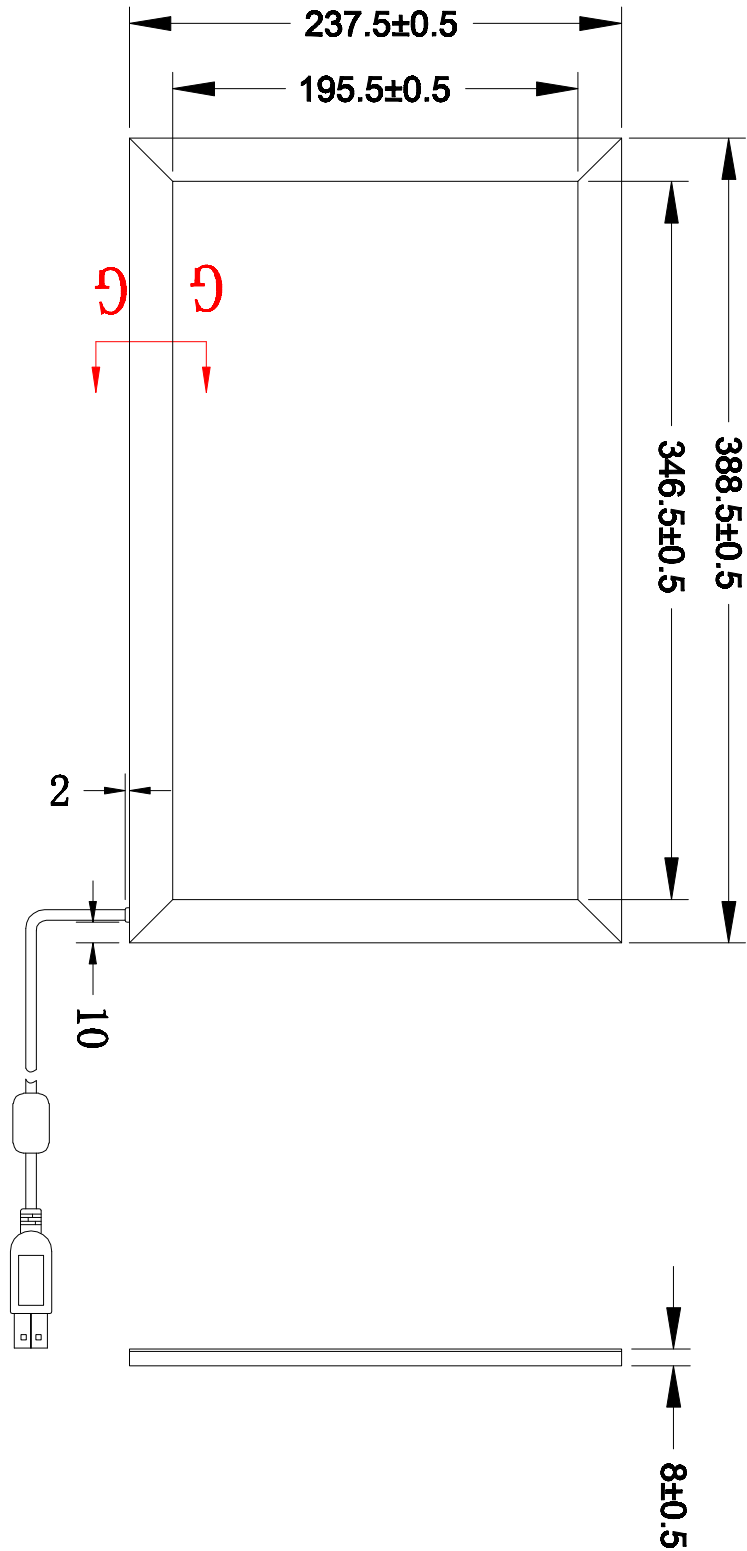

Version	Reasons for change	DATE	Design
3			

USB Connector
Cable 1470±5mm

G:G

21±0.2

TEOLERANCES (UNLESS OTHERWISE STATED)

DECIMALS	ANGLES	±0.5°
>2000mm	±2.0mm	
1800 < X ≤ 2000mm	±1.2mm	
1200 < X ≤ 1800mm	±0.8mm	
800 < X ≤ 1200mm	±0.5mm	
300 < X ≤ 800mm	±0.3mm	
100 < X ≤ 300mm	±0.2mm	
30 < X ≤ 100mm	±0.15mm	
≤ 30mm	±0.1mm	

THIRD ANGLE PROJECTION

		GreenTouch Technology Co., Ltd	
Model No:	GT-IR-TK106-1	Size:	15.6"
Ratio:	16:9	Unit:	mm
Design:	MR. LI	DATE:	2019.06.03
Scale:	1:1	Version:	A1
Page:	1/1		