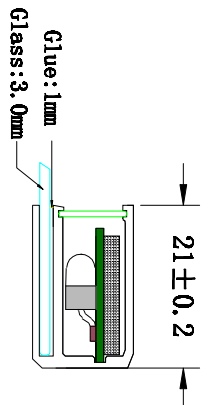

Version	Reasons for change	DATE	Design
3			

USB Connector
Cable 1470±5mm

G:G

21±0.2

TEOLERANCES (UNLESS OTHERWISE STATED)

DECIMALS	ANGLES	±0.5°
>2000mm	±2.0mm	
1800 < X ≤ 2000mm	±1.2mm	
1200 < X ≤ 1800mm	±0.8mm	
800 < X ≤ 1200mm	±0.5mm	
300 < X ≤ 800mm	±0.3mm	
100 < X ≤ 300mm	±0.2mm	
30 < X ≤ 100mm	±0.15mm	
≤ 30mm	±0.1mm	

THIRD ANGLE PROJECTION

		GreenTouch Technology Co., Ltd	
Model No:	GT-IR-TK106-1	Size:	15.6"
Ratio:	16:9	Unit:	mm
Design:	MR. LI	DATE:	2019.06.03
Scale:	1:1	Version:	A1
Page:	1/1		