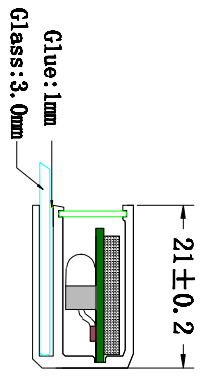

Version	Reasons for change	DATE	Design
3			

G:G

TOLEANCES
(UNLESS OTHERWISE STATED)
DECIMALS ANGLES ±0.5°

DECIMALS	ANGLES
> 2500mm	±2.0mm
1200 < X ≤ 2500mm	±1.2mm
600 < X ≤ 1200mm	±0.5mm
150 < X ≤ 600mm	±0.2mm
30 < X ≤ 150mm	±0.1mm
≤ 30mm	±0.1mm

THIRD ANGLE PROJECTION

GreenTouch GreenTouch Technology Co., Ltd

Model No:	GT-IR-TR236-1	Size:	23.6"
Ratio:	16:9	Unit:	mm
Design:	MR. LI	DATE:	2019.06.03
Scale:	1:1	Version:	A1
Page:	1/1		