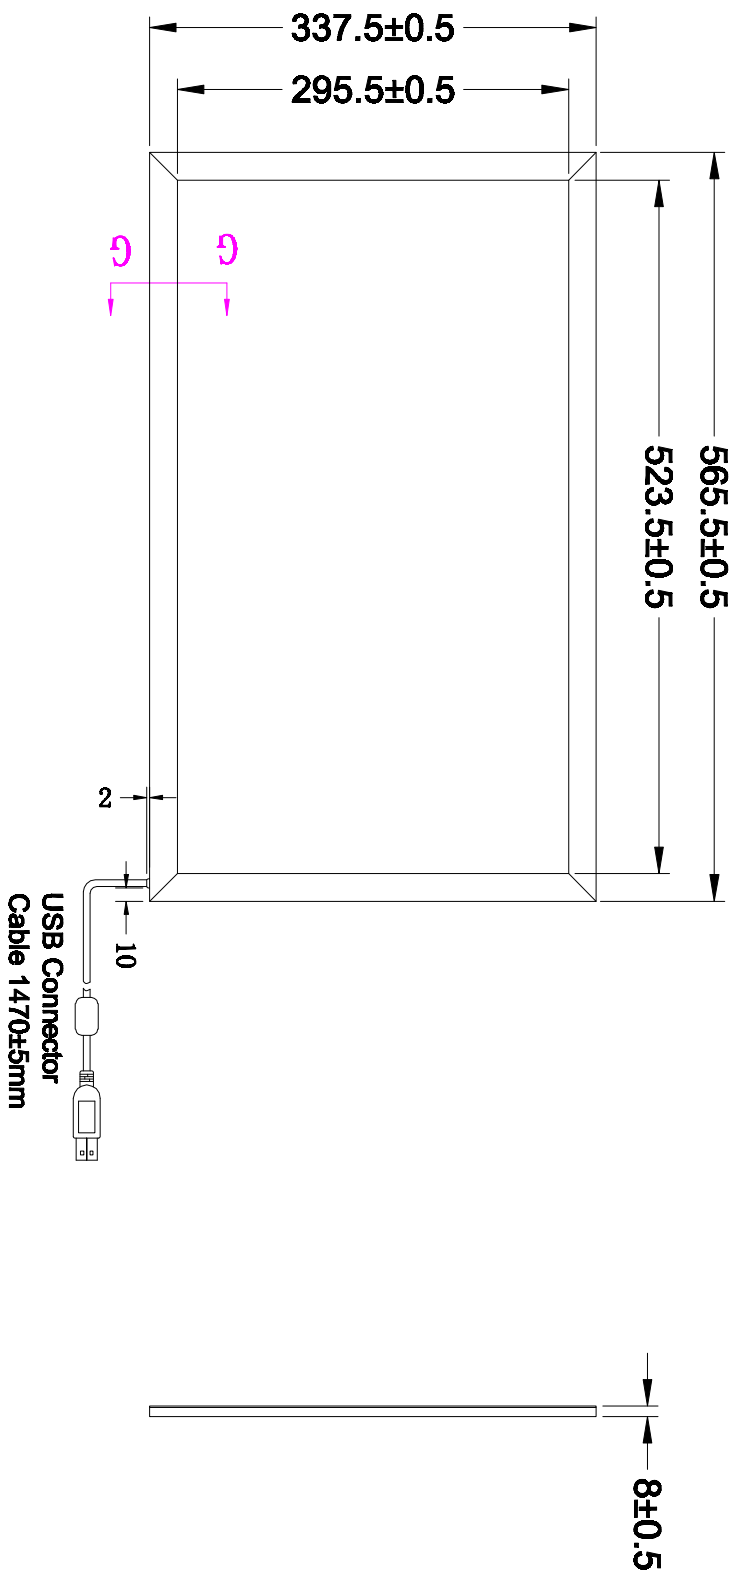

Version	Reasons for change	DATE	Design
3			

G:G

TOLEANCES
(UNLESS OTHERWISE STATED)
DECIMALS ANGLES ±0.5°

DECIMALS	ANGLES
> 2500mm	±2.0mm
1200 < X ≤ 2500mm	±1.2mm
600 < X ≤ 1200mm	±0.5mm
150 < X ≤ 600mm	±0.2mm
30 < X ≤ 150mm	±0.1mm
≤ 30mm	±0.1mm

THIRD ANGLE PROJECTION

GreenTouch GreenTouch Technology Co., Ltd

Model No:	GT-IR-TR236-1	Size:	23.6"
Ratio:	16:9	Unit:	mm
Design:	MR. LI	DATE:	2019.06.03
Scale:	1:1	Version:	A1
Page:	1/1		