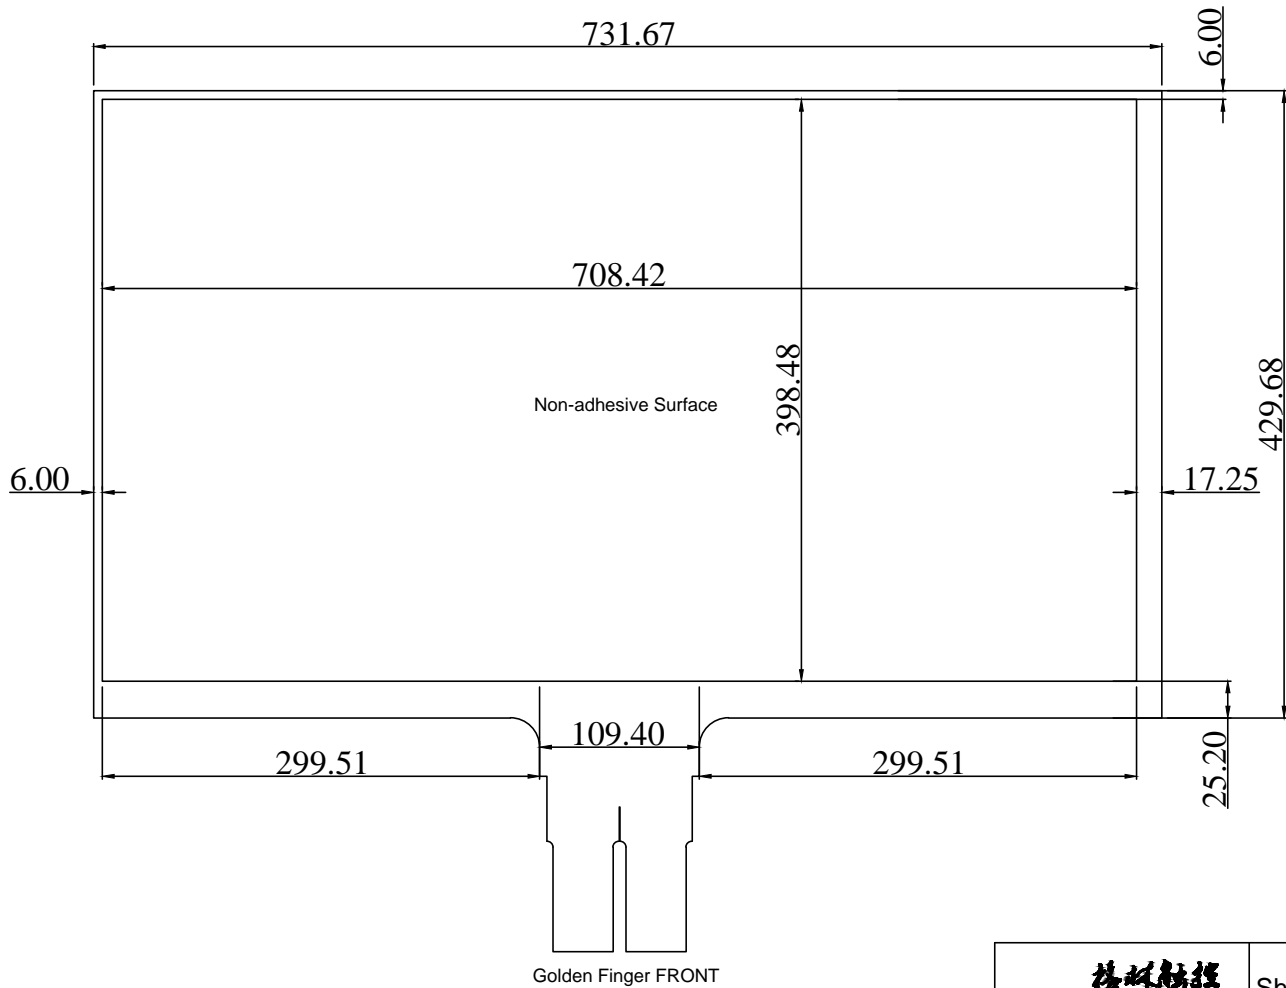

Rev.	Revision Record	Date
1版	First Sample	

Effective width:708.42;Effective height:398.48;Cutting width:731.67;Cutting height:429.68

		Shenzhen GreenTouch Technology Co.,Ltd			
Model No.:	GT-XTA32L-1	Size	32"	Ratio	16:9
Structure	F+F	Unit	mm	Scale	1:1
Design		Date	2017.02.06	Page	1/1
Check		Date	2017.02.06	Version	A0
Release		Date	2017.02.06	☞	