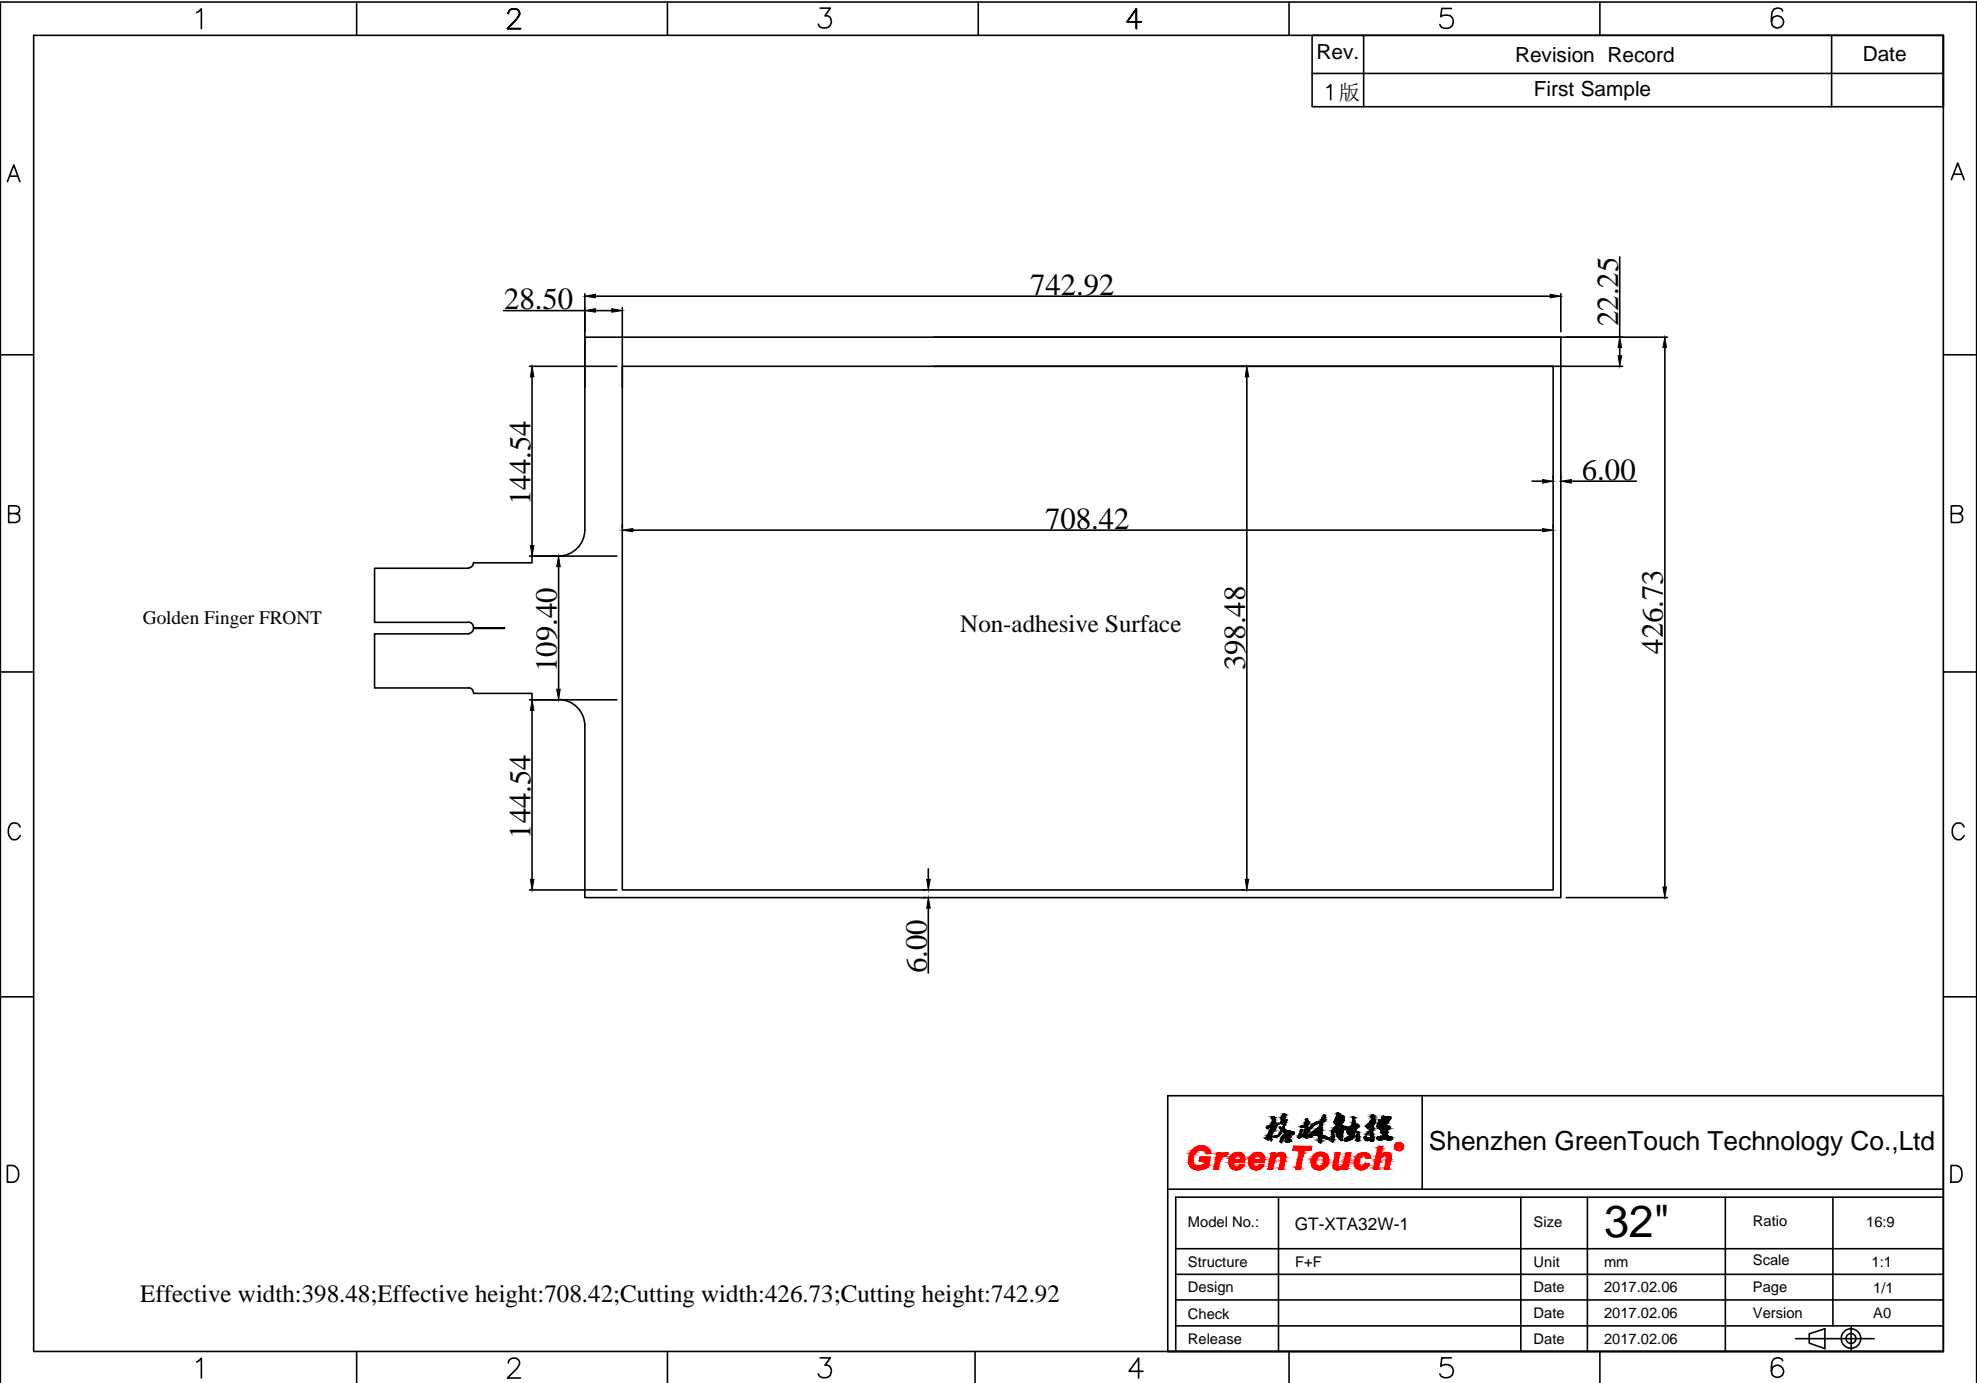

Rev.	Revision Record	Date
1版	First Sample	

Effective width:398.48;Effective height:708.42;Cutting width:426.73;Cutting height:742.92

		Shenzhen GreenTouch Technology Co.,Ltd			
Model No.:	GT-XTA32W-1	Size	32"	Ratio	16:9
Structure	F+F	Unit	mm	Scale	1:1
Design		Date	2017.02.06	Page	1/1
Check		Date	2017.02.06	Version	A0
Release		Date	2017.02.06		