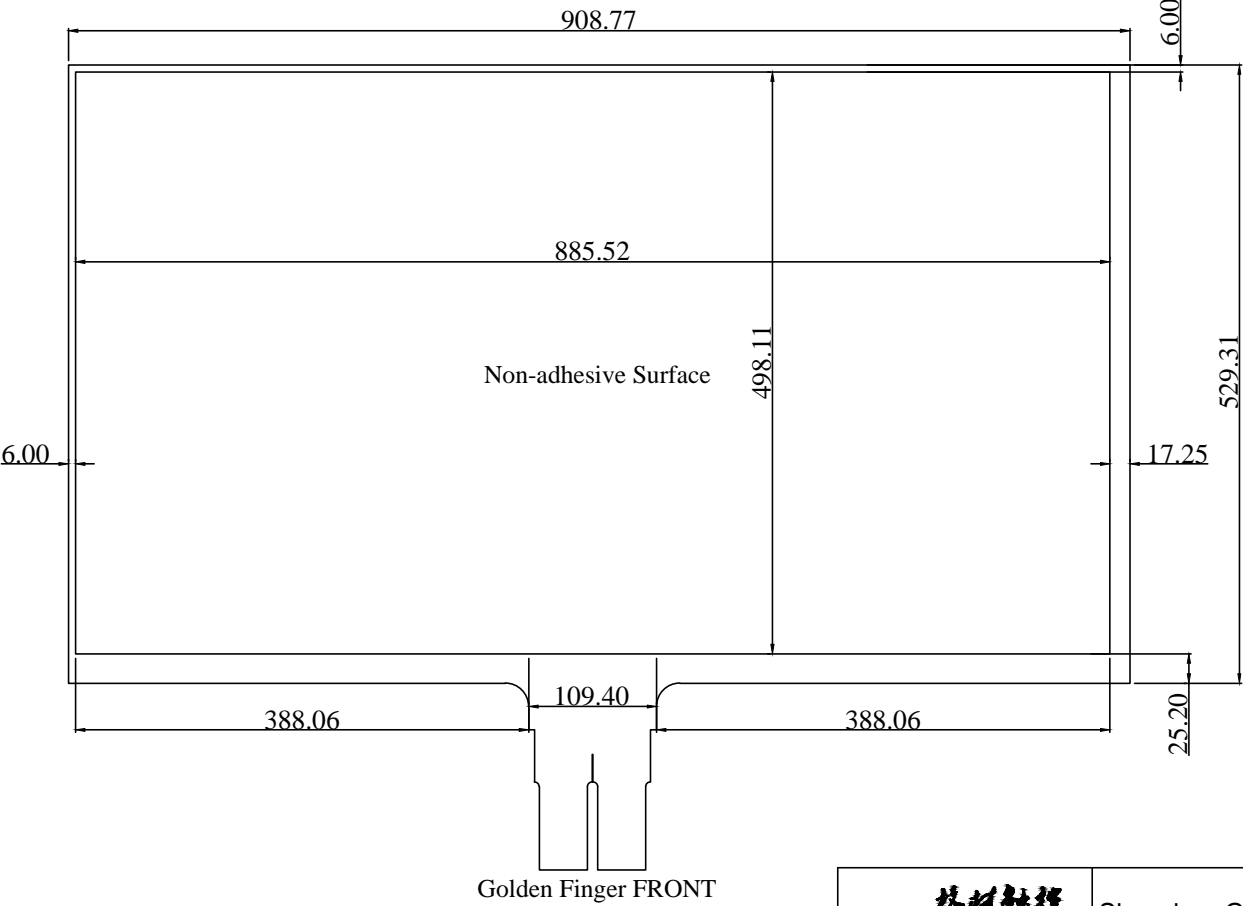

Rev.	Revision Record	Date
1 版	First Sample	

Effective width:885.52;Effective height:498.11;Cutting width:908.77;Cutting height:529.31

		Shenzhen GreenTouch Technology Co.,Ltd			
Model No.:	GT-XTA40L-1	Size	40"	Ratio	16:9
Structure	F+F	Unit	mm	Scale	1:1
Design		Date	2017.02.06	Page	1/1
Check		Date	2017.02.06	Version	A0
Release		Date	2017.02.06		