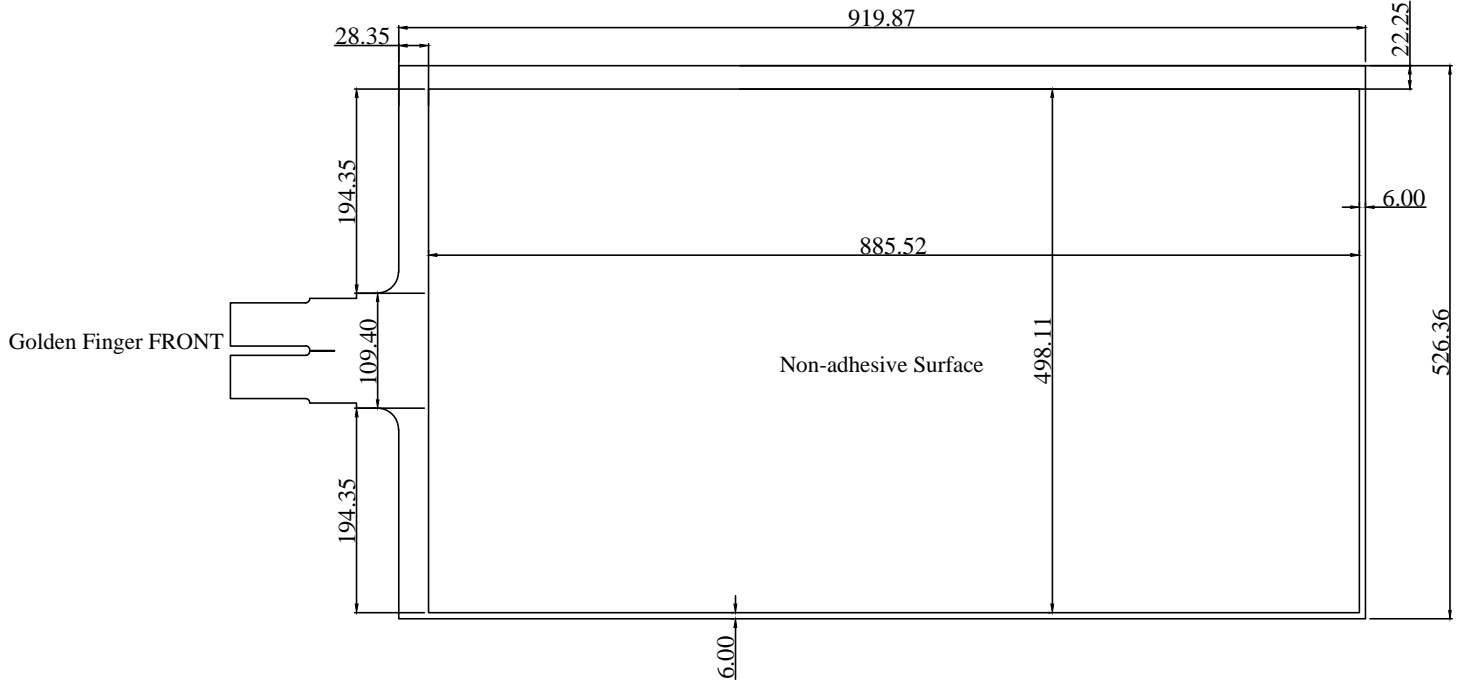

Rev.	Revision Record	Date
1 版	First Sample	

Effective width:498.11;Effective height:885.52;Cutting width:526.36;Cutting height:919.87

		Shenzhen GreenTouch Technology Co.,Ltd			
Model No.:	GT-XTA40W-1	Size	40"	Ratio	16:9
Structure	F+F	Unit	mm	Scale	1:1
Design		Date	2017.02.06	Page	1/1
Check		Date	2017.02.06	Version	A0
Release		Date	2017.02.06		