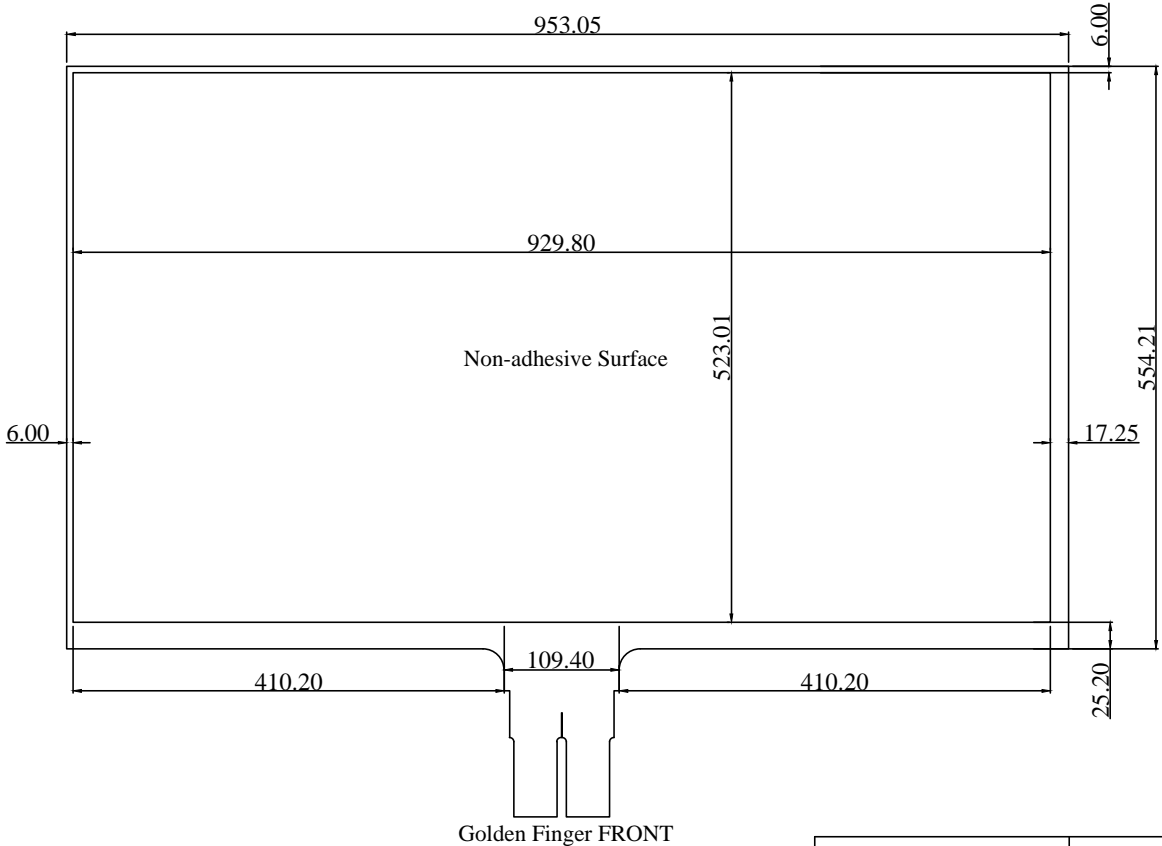

Rev.	Revision Record	Date
1版	First Sample	

Effective width:929.80;Effective height:523.01;Cutting width:953.05;Cutting height:554.21

绿触科技 GreenTouch		Shenzhen GreenTouch Technology Co.,Ltd			
Model No.:	GT-XTA42L-1	Size	42"	Ratio	16:9
Structure	F+F	Unit	mm	Scale	1:1
Design		Date	2017.02.06	Page	1/1
Check		Date	2017.02.06	Version	A0
Release		Date	2017.02.06	☞ ⊕	