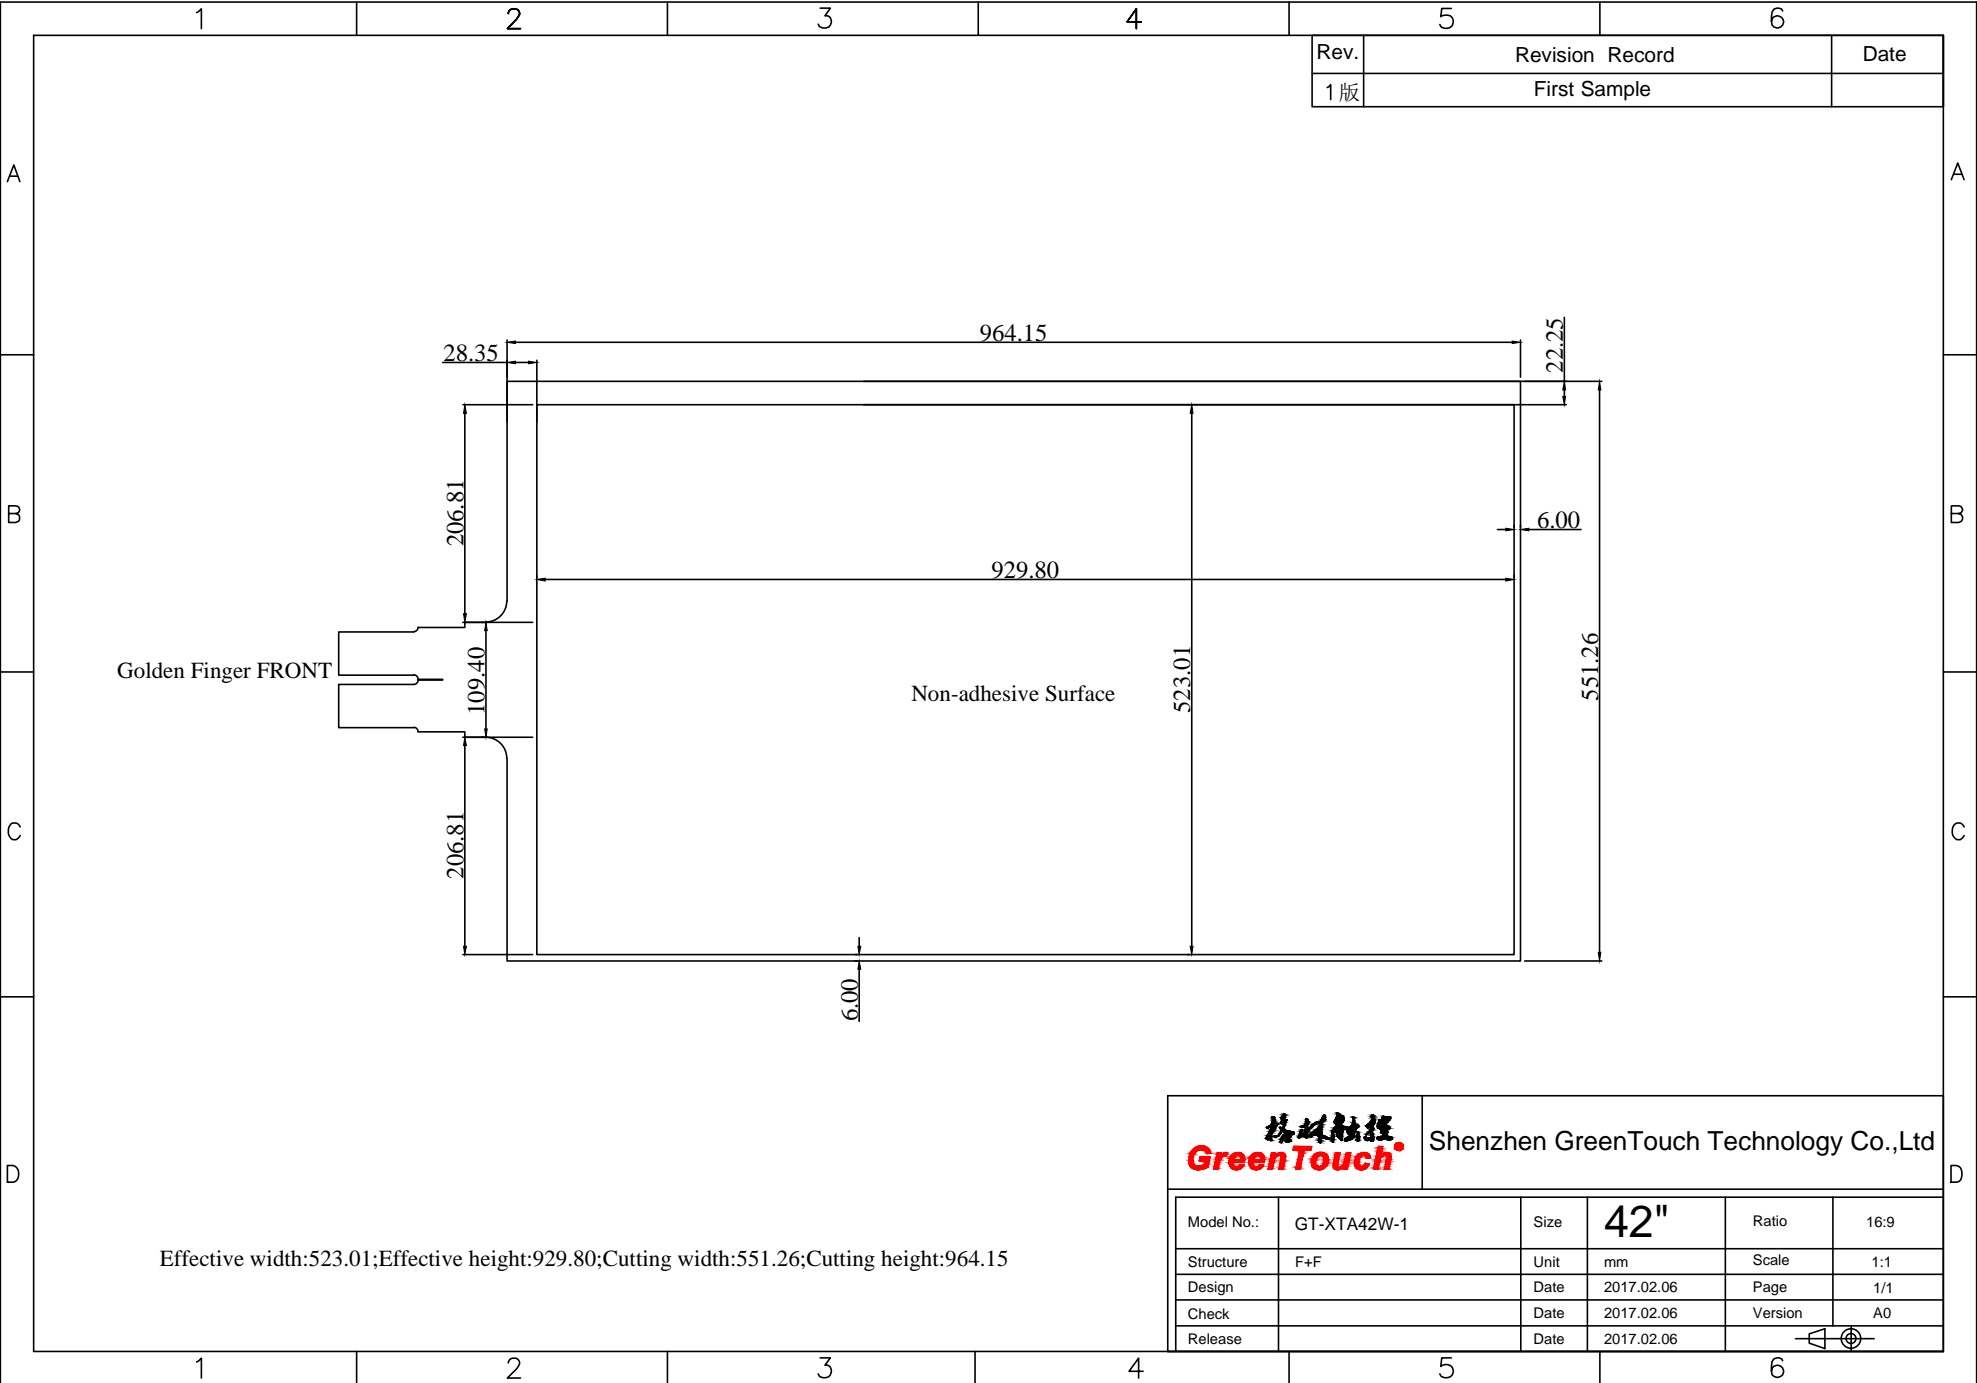

Rev.	Revision Record	Date
1版	First Sample	

		Shenzhen GreenTouch Technology Co.,Ltd			
Model No.:	GT-XTA42W-1	Size	42"	Ratio	16:9
Structure	F+F	Unit	mm	Scale	1:1
Design		Date	2017.02.06	Page	1/1
Check		Date	2017.02.06	Version	A0
Release		Date	2017.02.06	☞ ⊗	