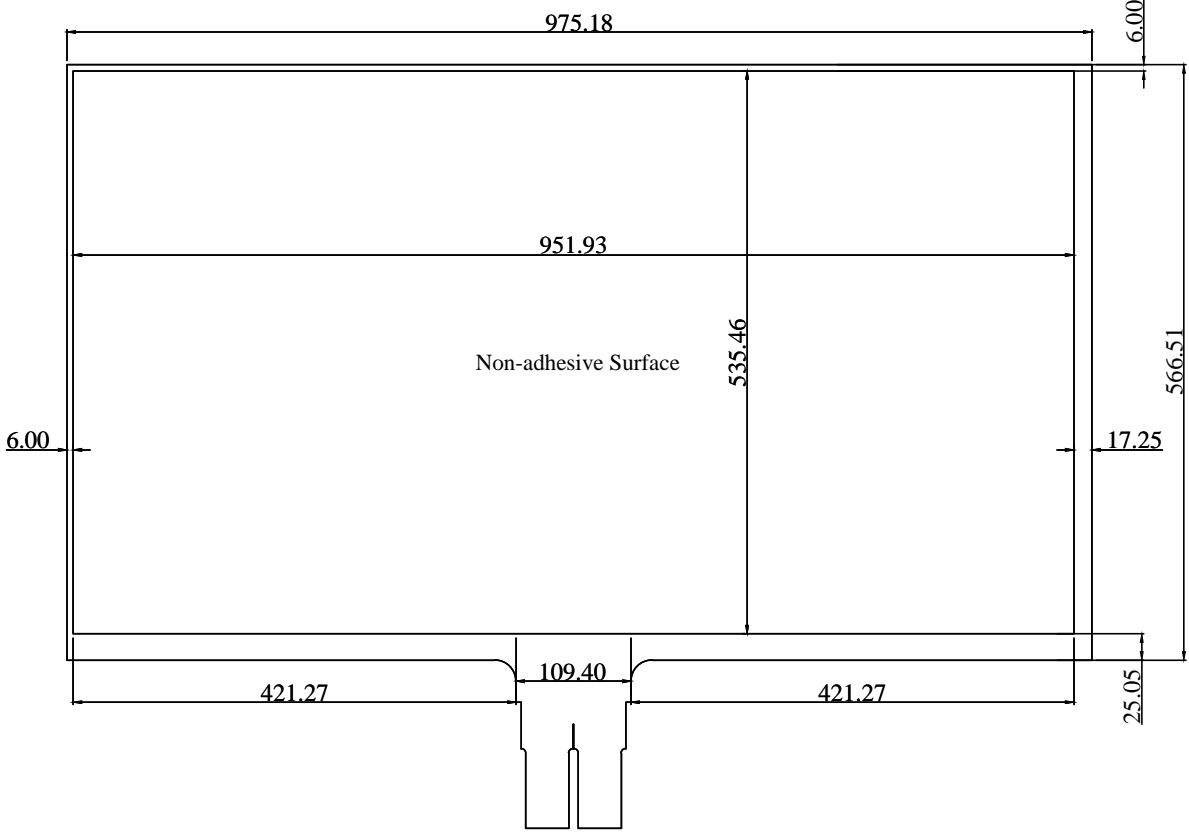

Rev.	Revision Record	Date
1 版	First Sample	

Effective width:951.93;Effective height:535.46;Cutting width:975.18;Cutting height:566.51

		Shenzhen GreenTouch Technology Co.,Ltd			
		Model No.:	GT-XTA43L-1	Size	43"
Structure	F+F	Unit	mm	Scale	1:1
Design		Date	2017.02.06	Page	1/1
Check		Date	2017.02.06	Version	A0
Release		Date	2017.02.06		