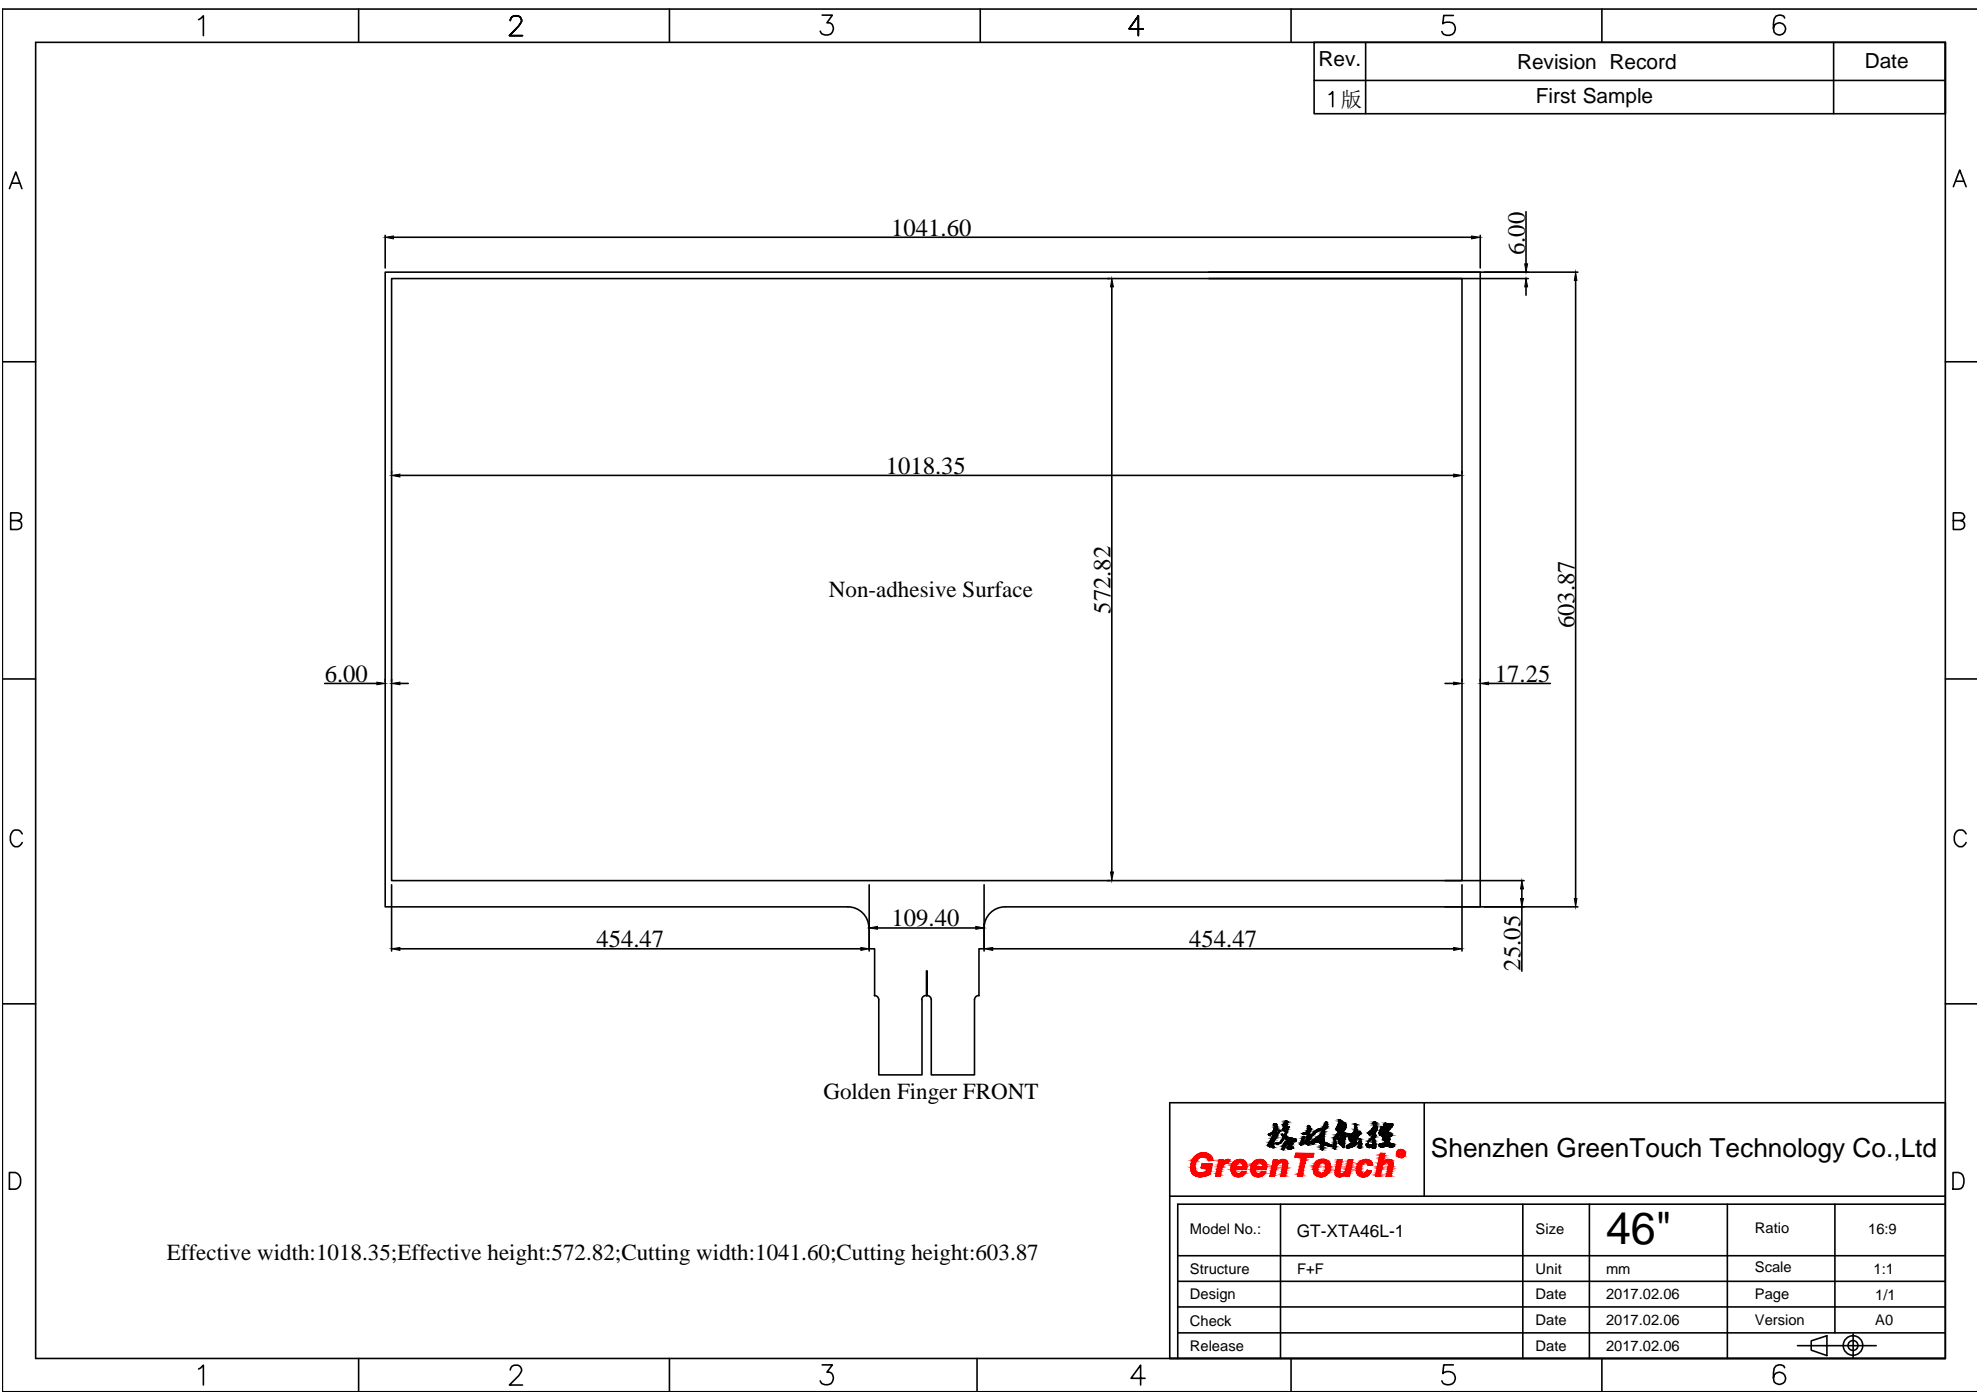

Rev.	Revision Record	Date
1 版	First Sample	

Effective width:1018.35;Effective height:572.82;Cutting width:1041.60;Cutting height:603.87

		Shenzhen GreenTouch Technology Co.,Ltd			
		Model No.:	GT-XTA46L-1	Size	46"
Structure	F+F	Unit	mm	Scale	1:1
Design		Date	2017.02.06	Page	1/1
Check		Date	2017.02.06	Version	A0
Release		Date	2017.02.06		