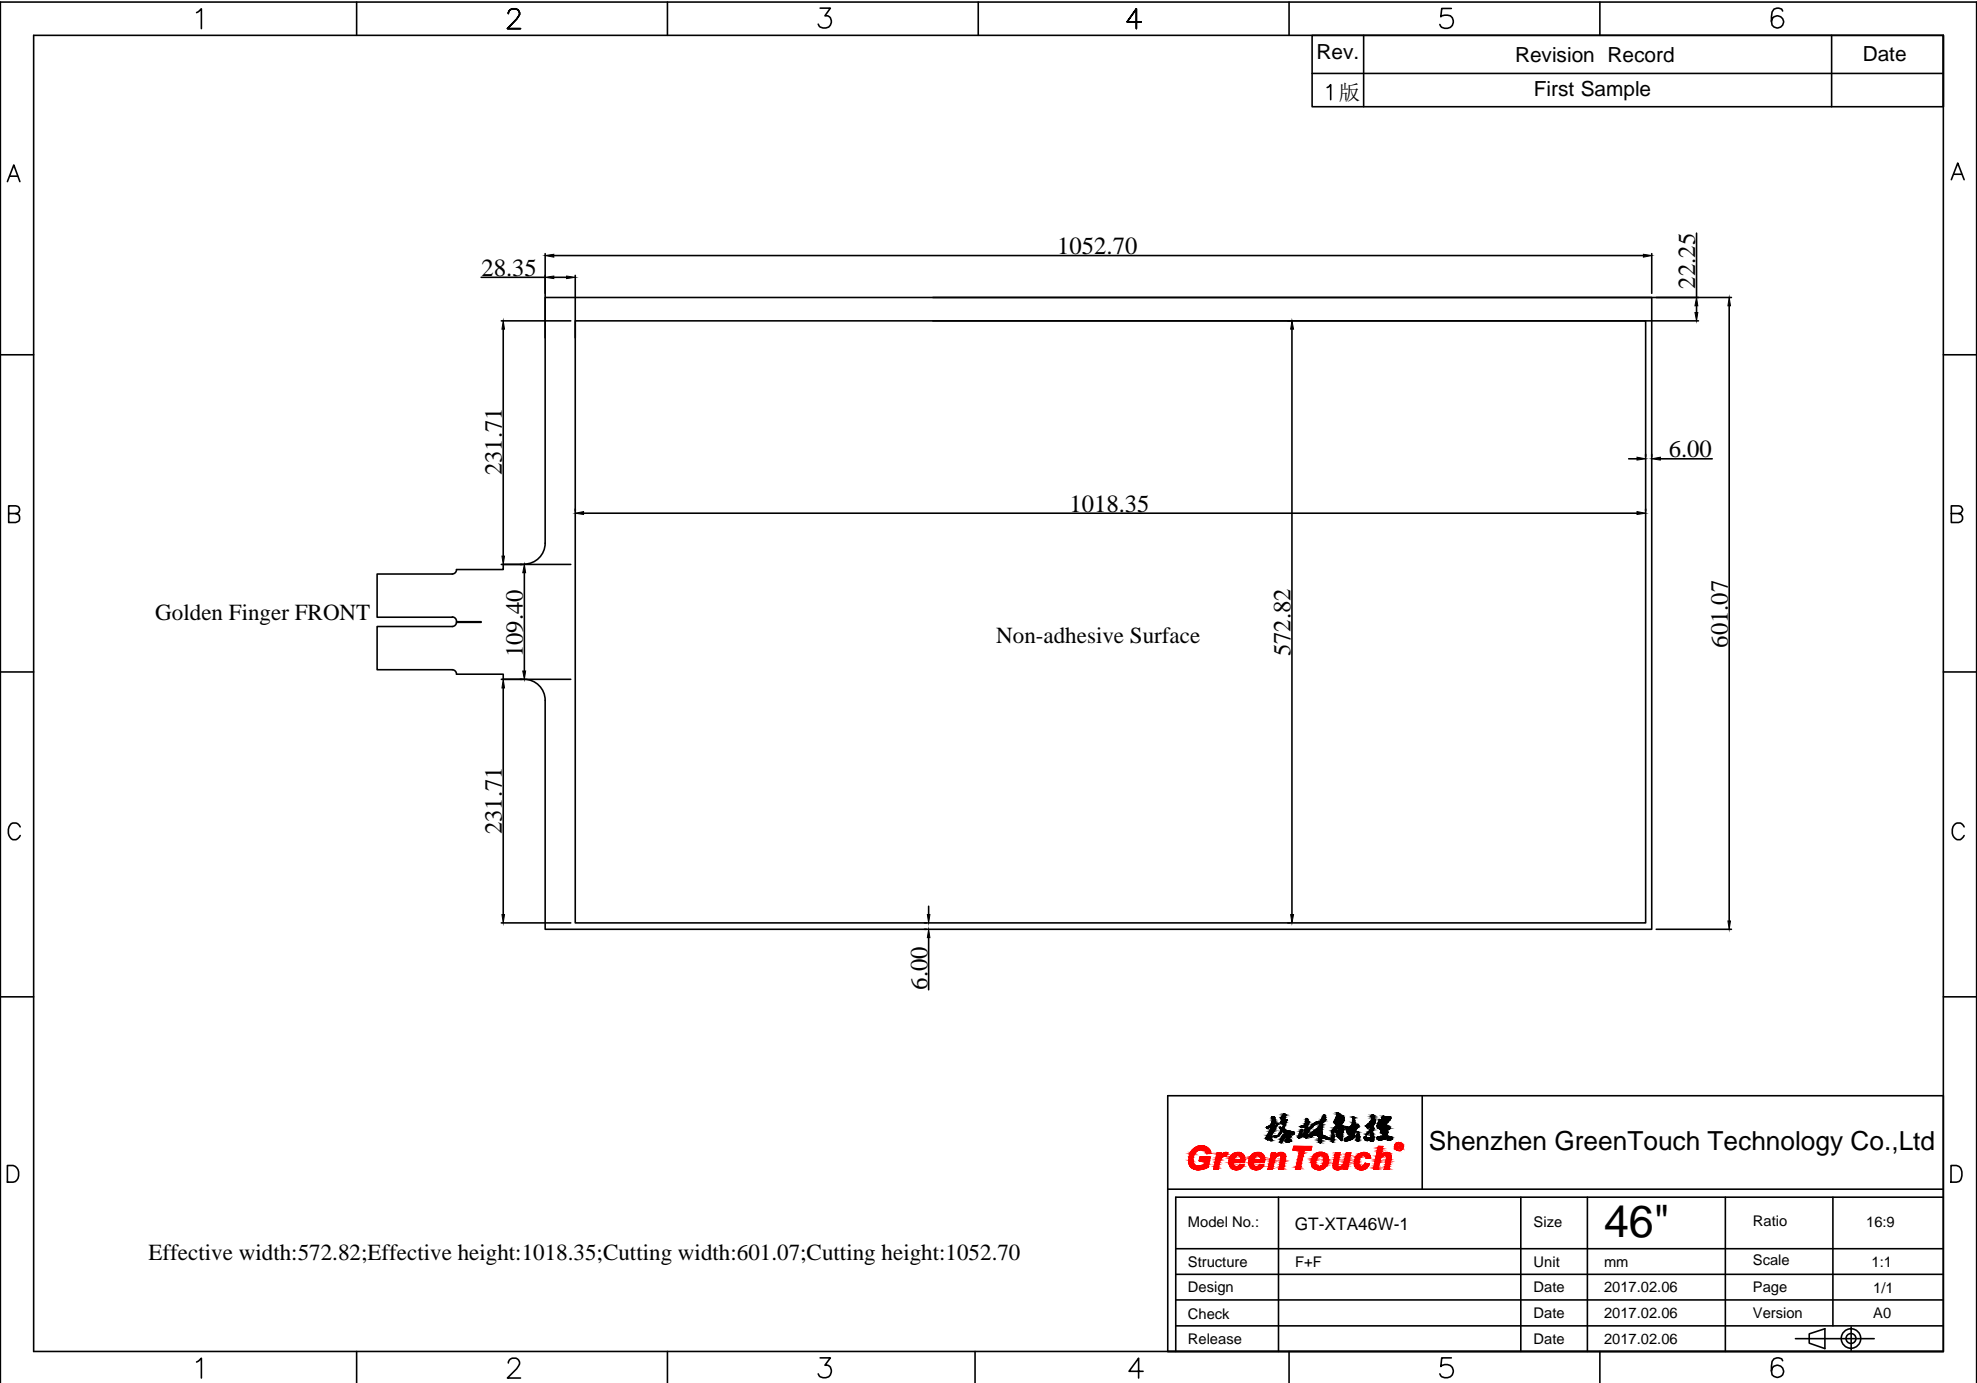

Rev.	Revision Record	Date
1版	First Sample	

Effective width:572.82;Effective height:1018.35;Cutting width:601.07;Cutting height:1052.70

<b>綠域触控 GreenTouch</b>		Shenzhen GreenTouch Technology Co.,Ltd			
Model No.:	GT-XTA46W-1	Size	<b>46"</b>	Ratio	16:9
Structure	F+F	Unit	mm	Scale	1:1
Design		Date	2017.02.06	Page	1/1
Check		Date	2017.02.06	Version	A0
Release		Date	2017.02.06		