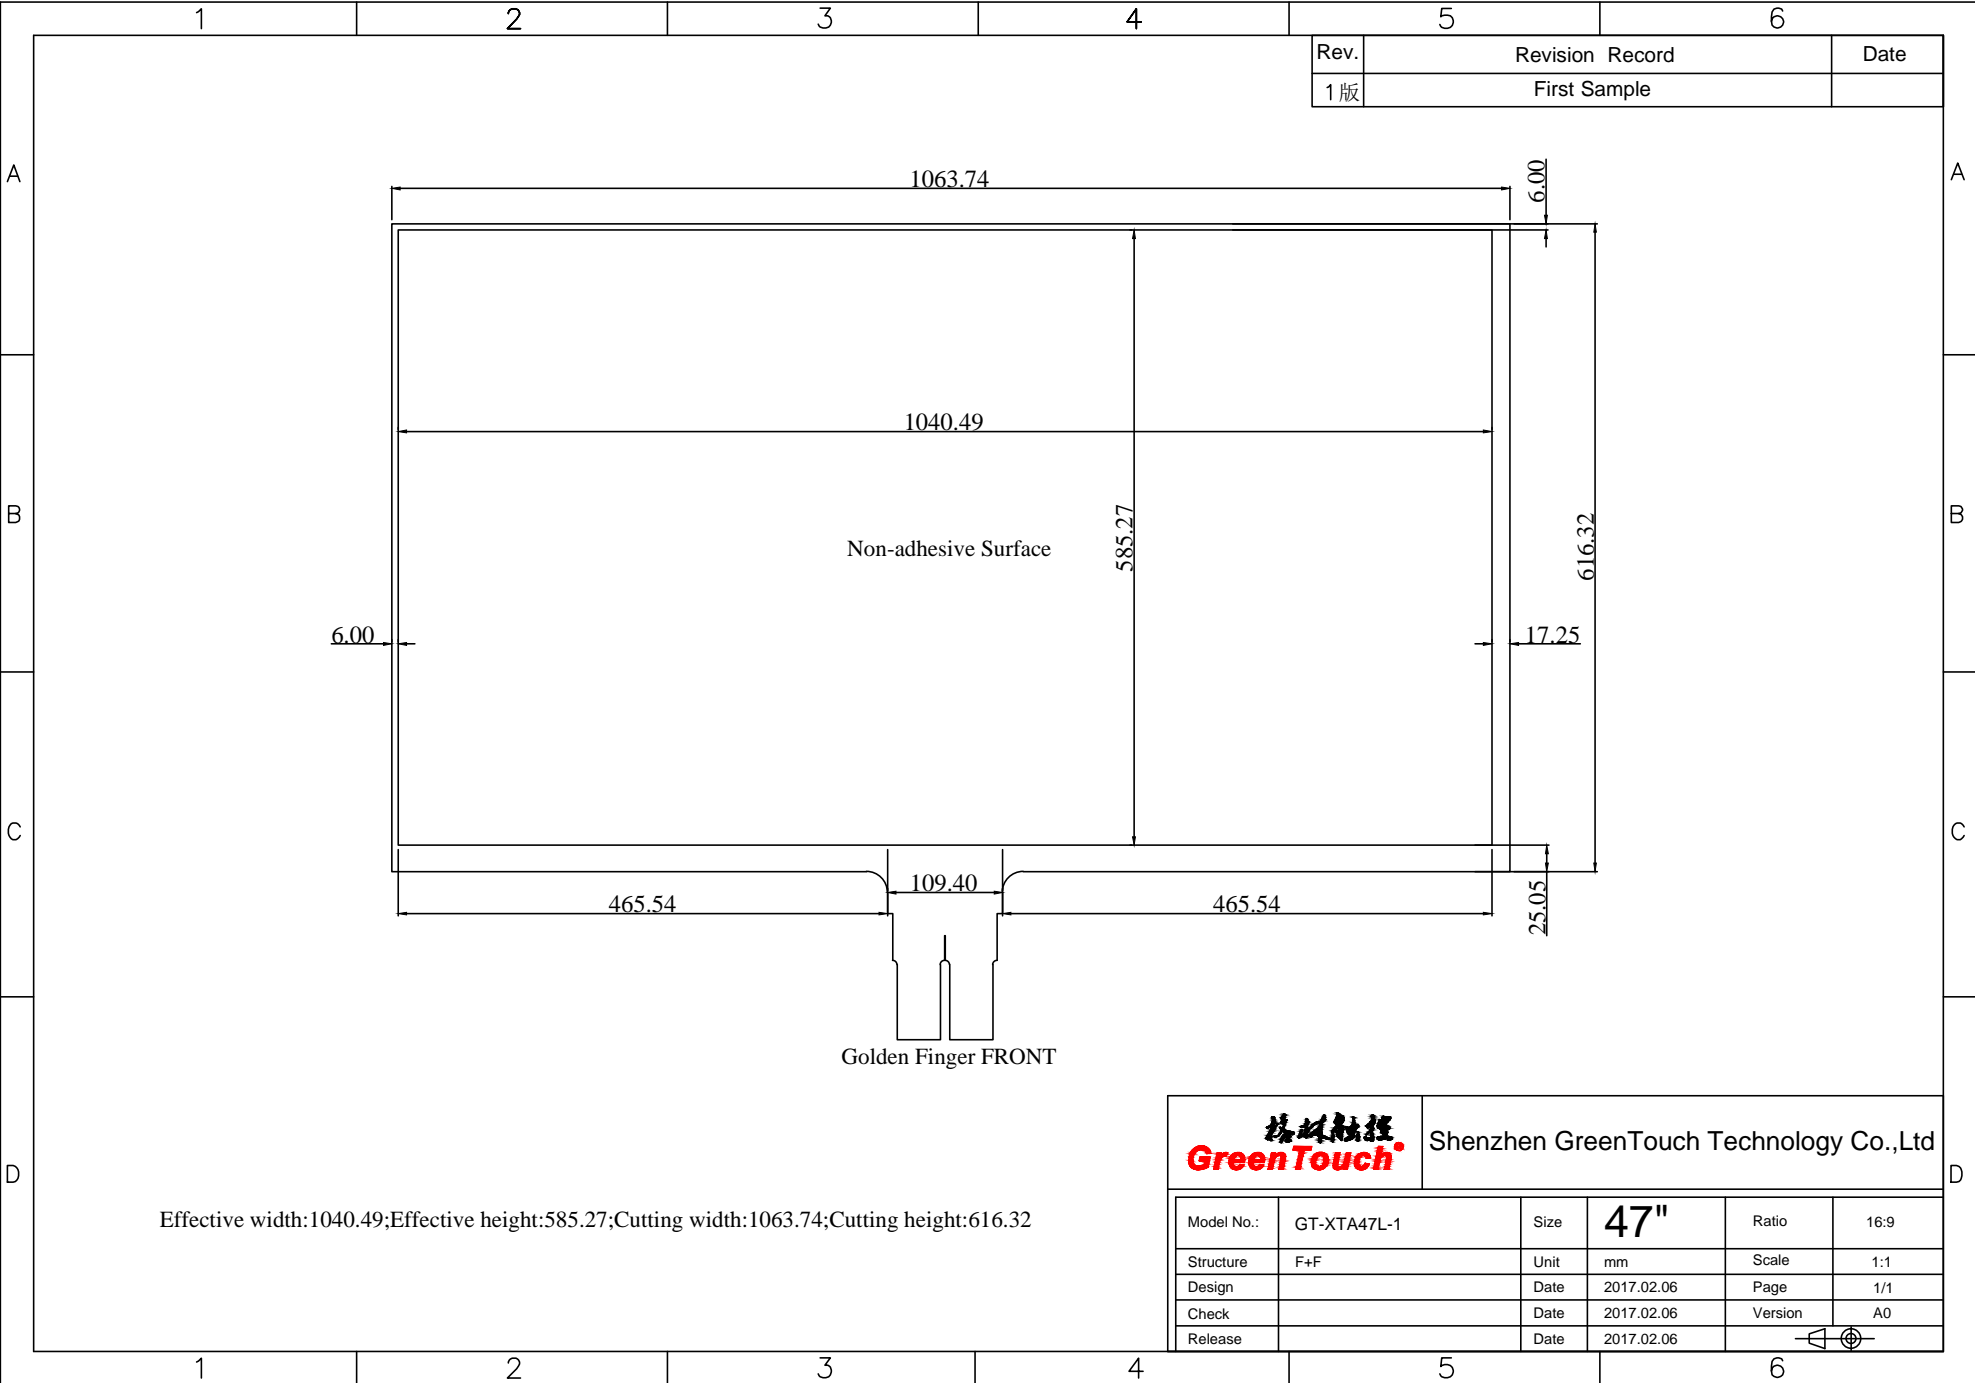

Rev.	Revision Record	Date
1 版	First Sample	

Effective width:1040.49;Effective height:585.27;Cutting width:1063.74;Cutting height:616.32

綠域触控 GreenTouch		Shenzhen GreenTouch Technology Co.,Ltd			
Model No.:	GT-XTA47L-1	Size	47"	Ratio	16:9
Structure	F+F	Unit	mm	Scale	1:1
Design		Date	2017.02.06	Page	1/1
Check		Date	2017.02.06	Version	A0
Release		Date	2017.02.06		