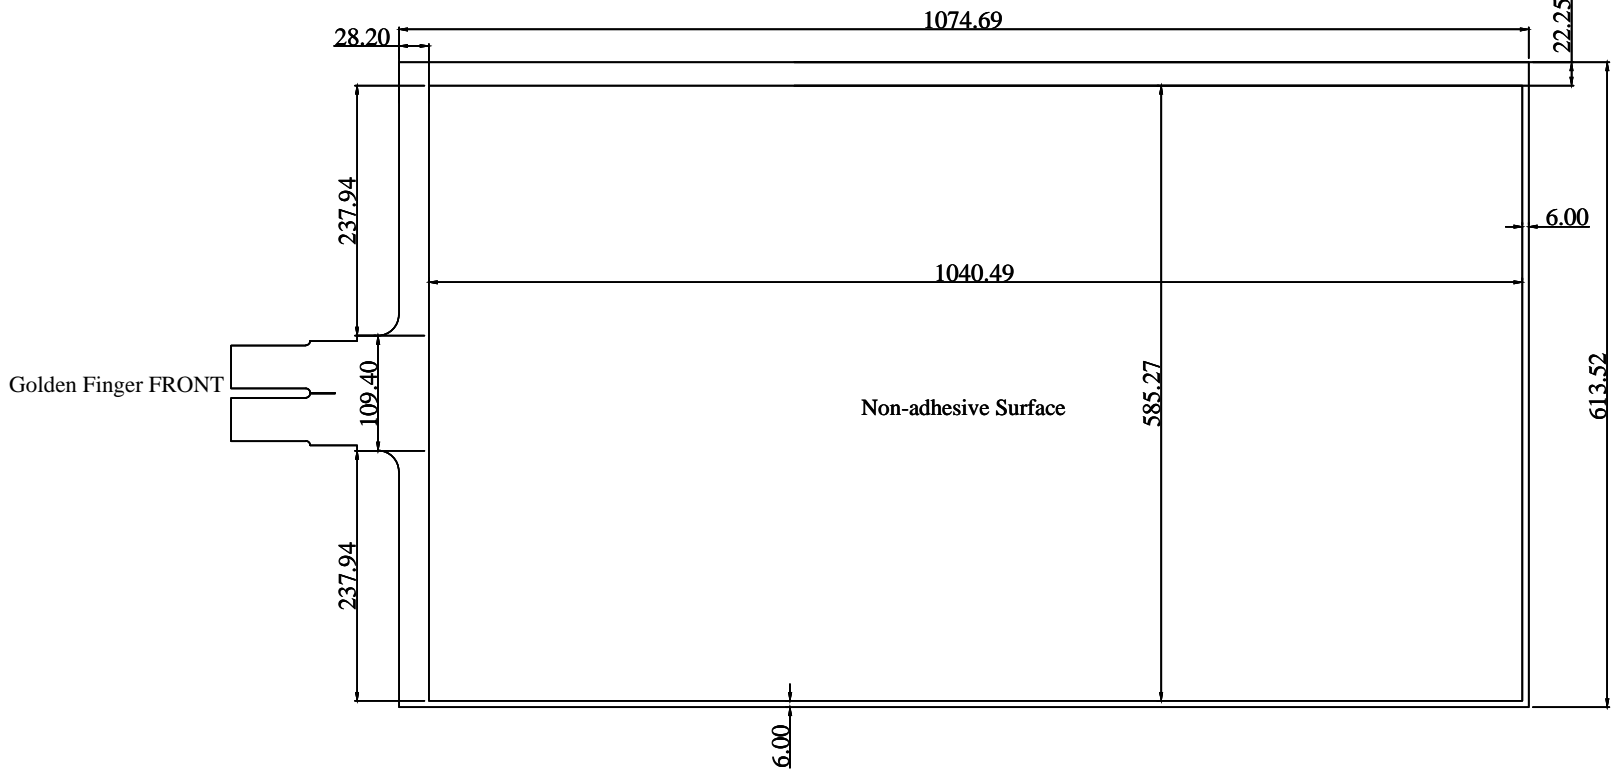

Rev.	Revision Record	Date
1版	First Sample	

Effective width:585.27;Effective height:1040.49;Cutting width:613.52;Cutting height:1074.69

		Shenzhen GreenTouch Technology Co.,Ltd			
		Model No.:	GT-XTA47W-1	Size	47"
Structure	F+F	Unit	mm	Scale	1:1
Design		Date	2017.02.06	Page	1/1
Check		Date	2017.02.06	Version	A0
Release		Date	2017.02.06		