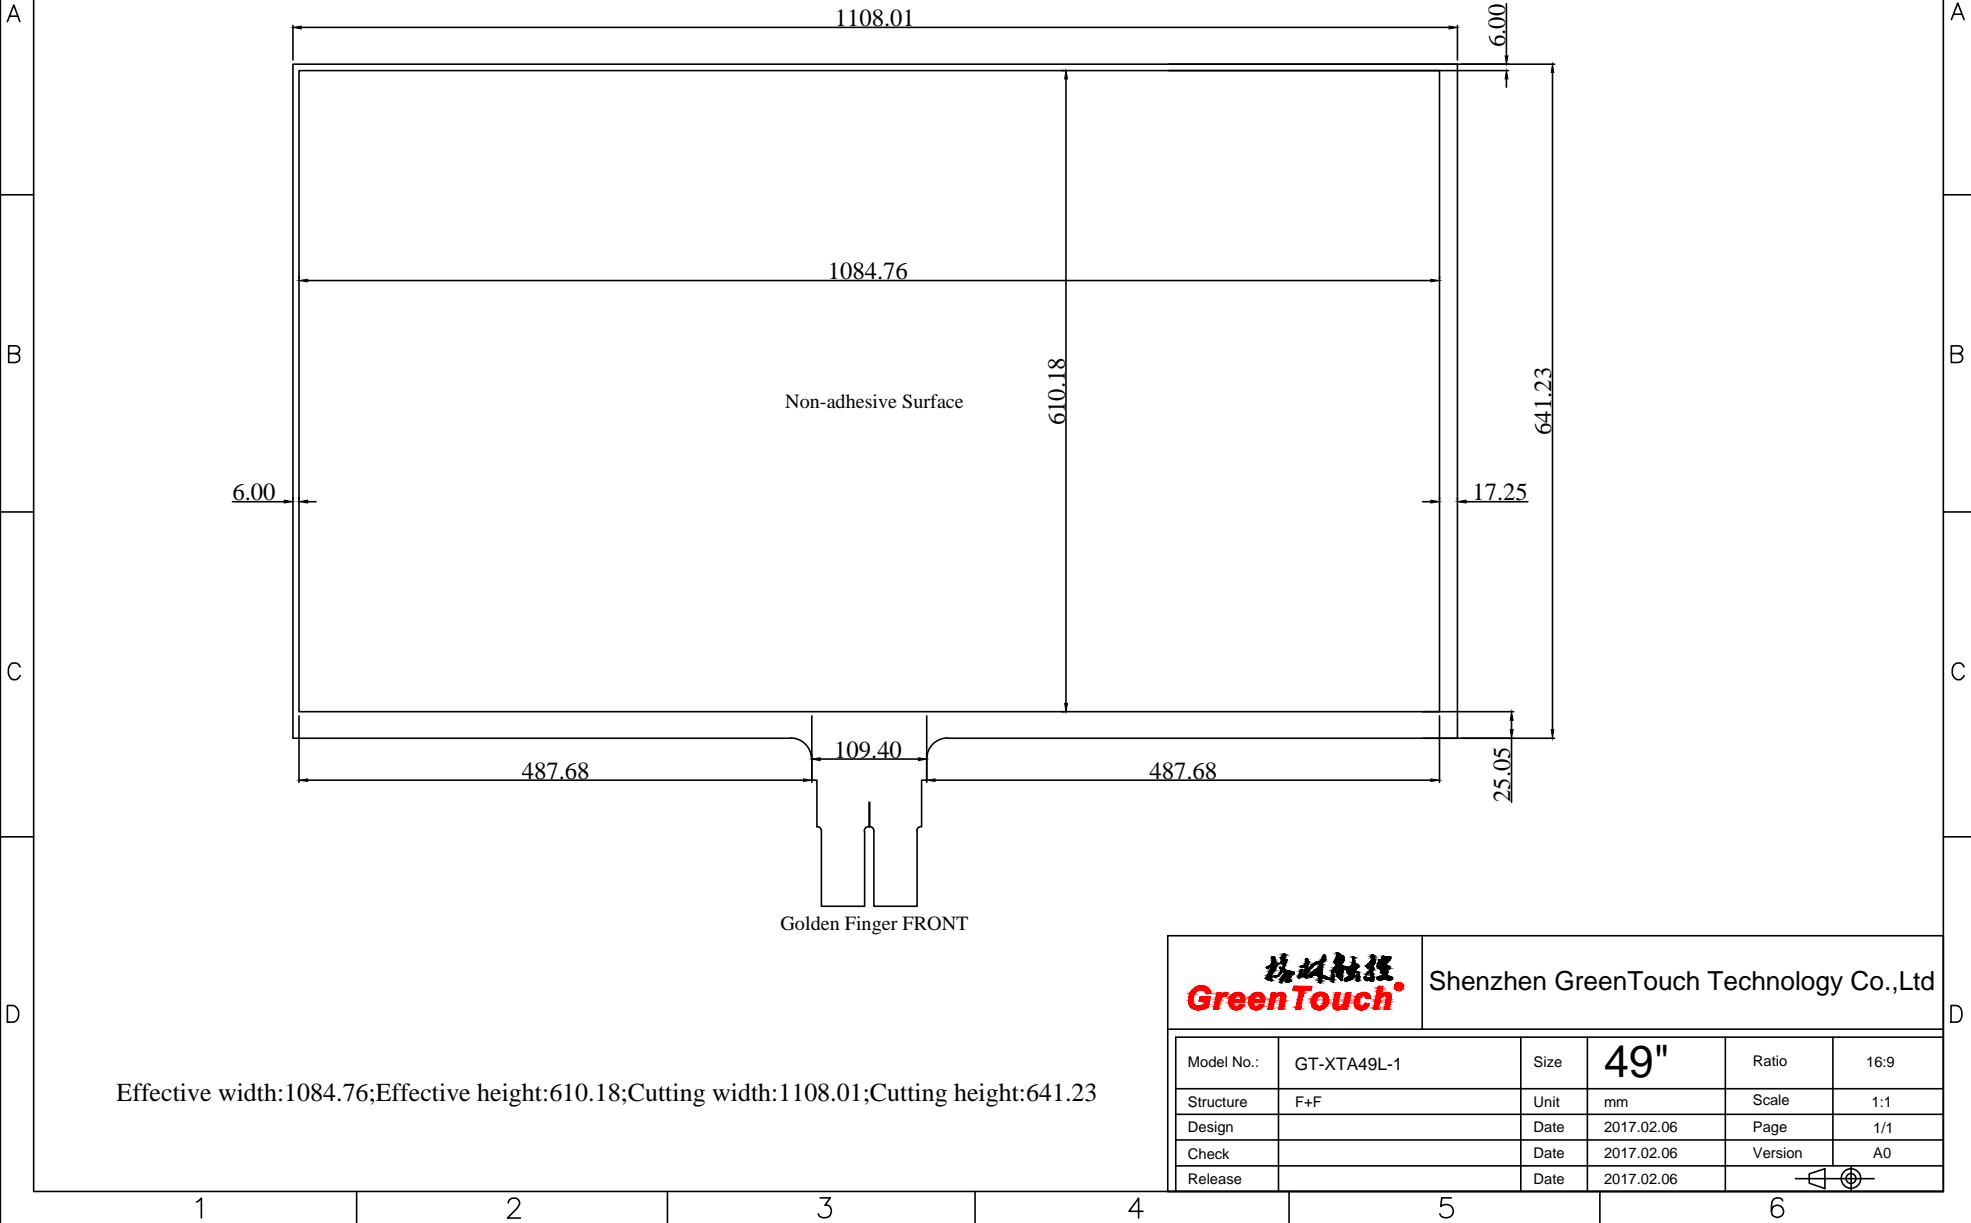

Rev.	Revision Record	Date
1版	First Sample	

Effective width:1084.76;Effective height:610.18;Cutting width:1108.01;Cutting height:641.23

<b>綠域触控 GreenTouch</b>		Shenzhen GreenTouch Technology Co.,Ltd			
Model No.:	GT-XTA49L-1	Size	49"	Ratio	16:9
Structure	F+F	Unit	mm	Scale	1:1
Design		Date	2017.02.06	Page	1/1
Check		Date	2017.02.06	Version	A0
Release		Date	2017.02.06		