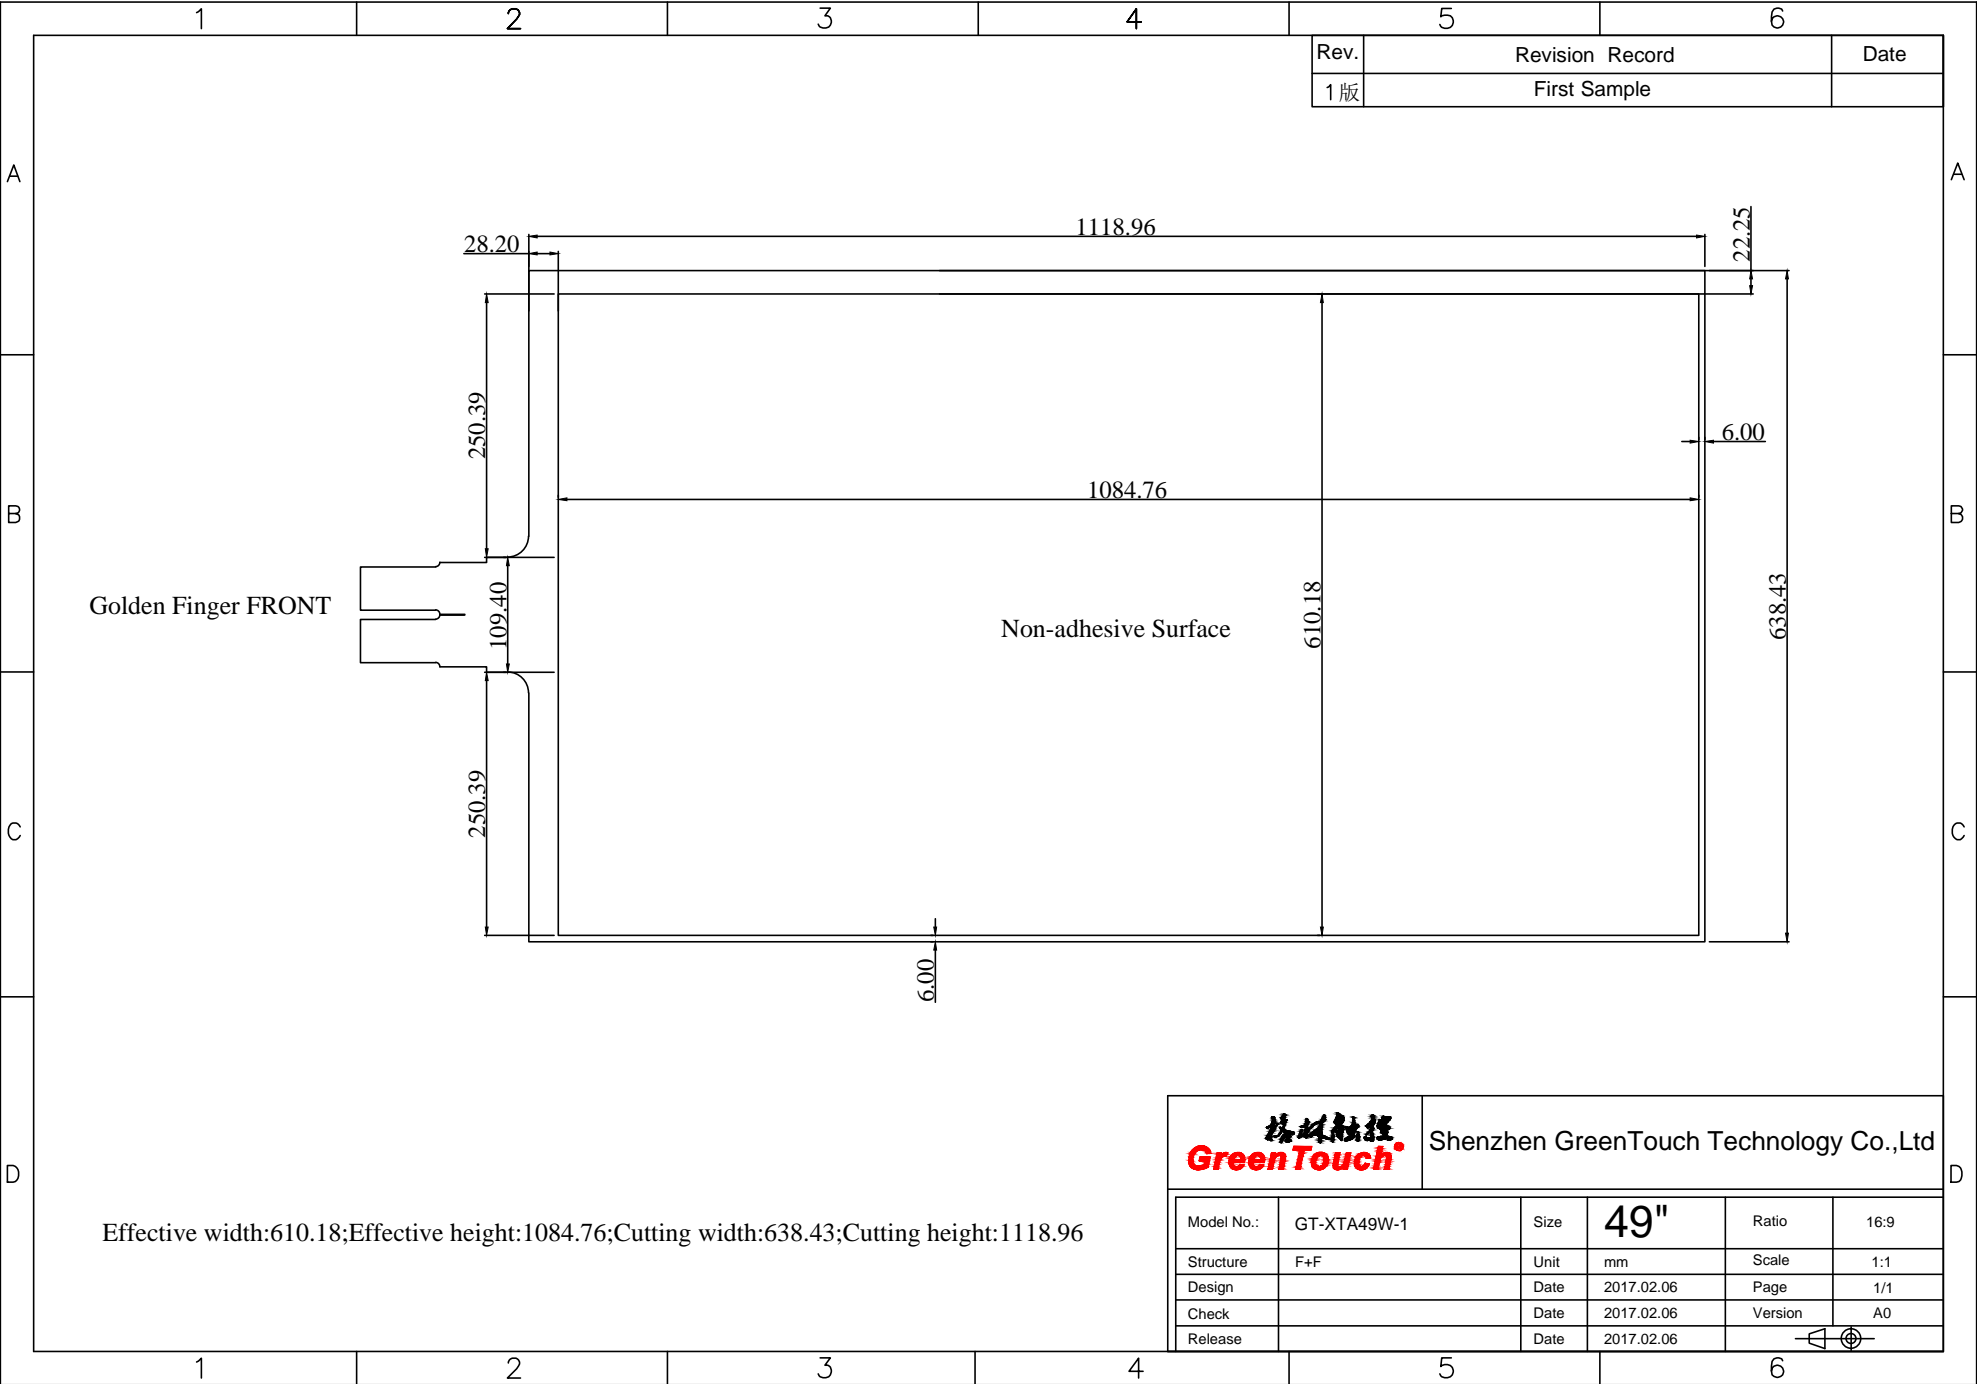

Rev.	Revision Record	Date
1版	First Sample	

Effective width:610.18;Effective height:1084.76;Cutting width:638.43;Cutting height:1118.96

		Shenzhen GreenTouch Technology Co.,Ltd			
Model No.:	GT-XTA49W-1	Size	49"	Ratio	16:9
Structure	F+F	Unit	mm	Scale	1:1
Design		Date	2017.02.06	Page	1/1
Check		Date	2017.02.06	Version	A0
Release		Date	2017.02.06	☞	