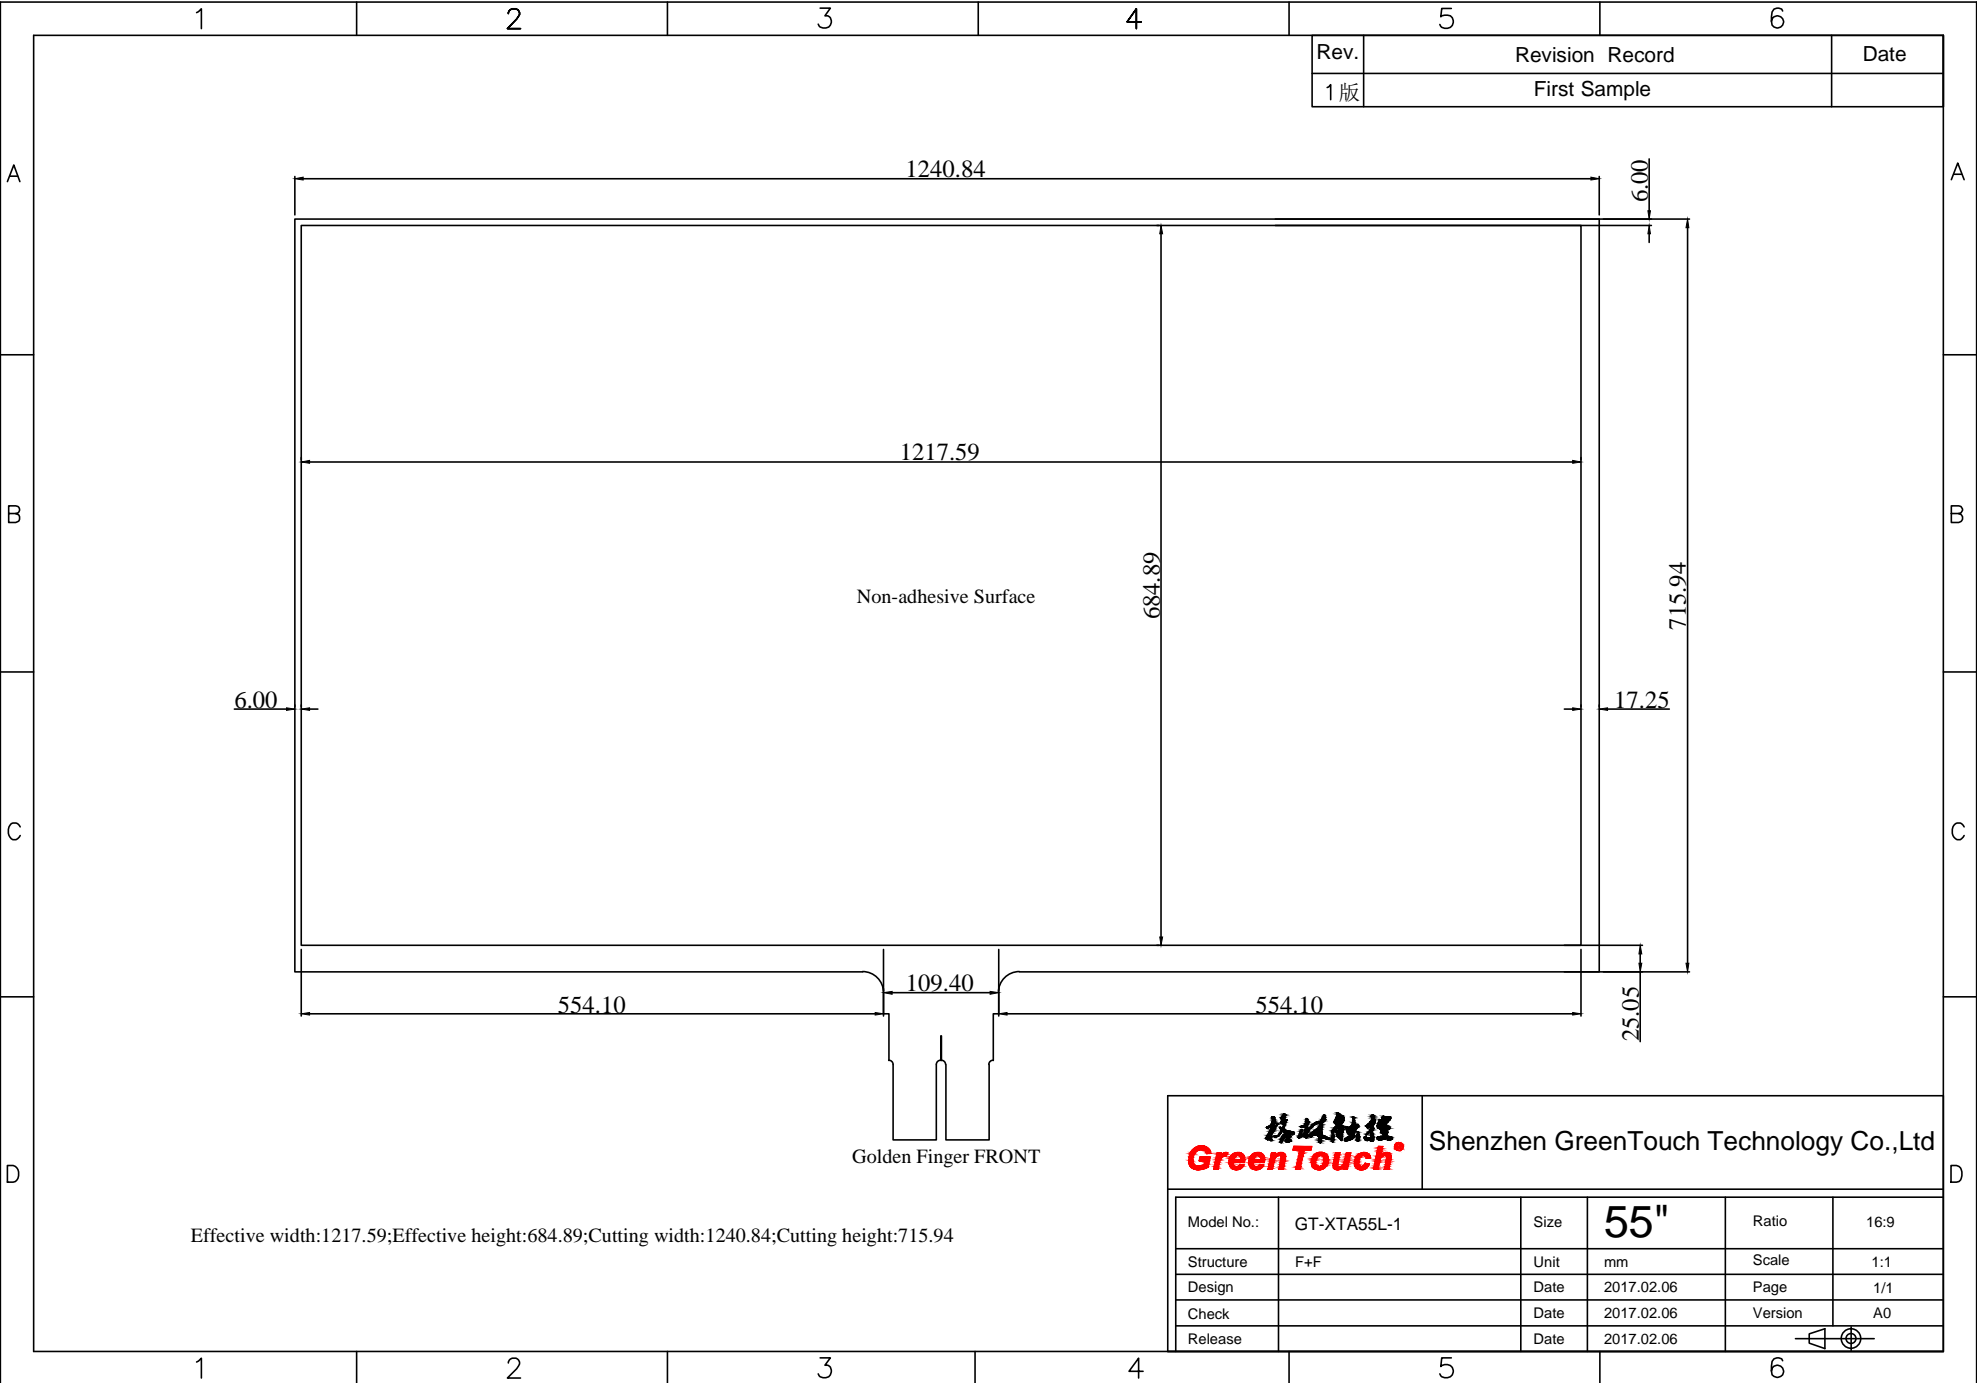

Rev.	Revision Record	Date
1版	First Sample	

Effective width:1217.59;Effective height:684.89;Cutting width:1240.84;Cutting height:715.94

		Shenzhen GreenTouch Technology Co.,Ltd			
		Model No.:	GT-XTA55L-1	Size	55"
Structure	F+F	Unit	mm	Scale	1:1
Design		Date	2017.02.06	Page	1/1
Check		Date	2017.02.06	Version	A0
Release		Date	2017.02.06		