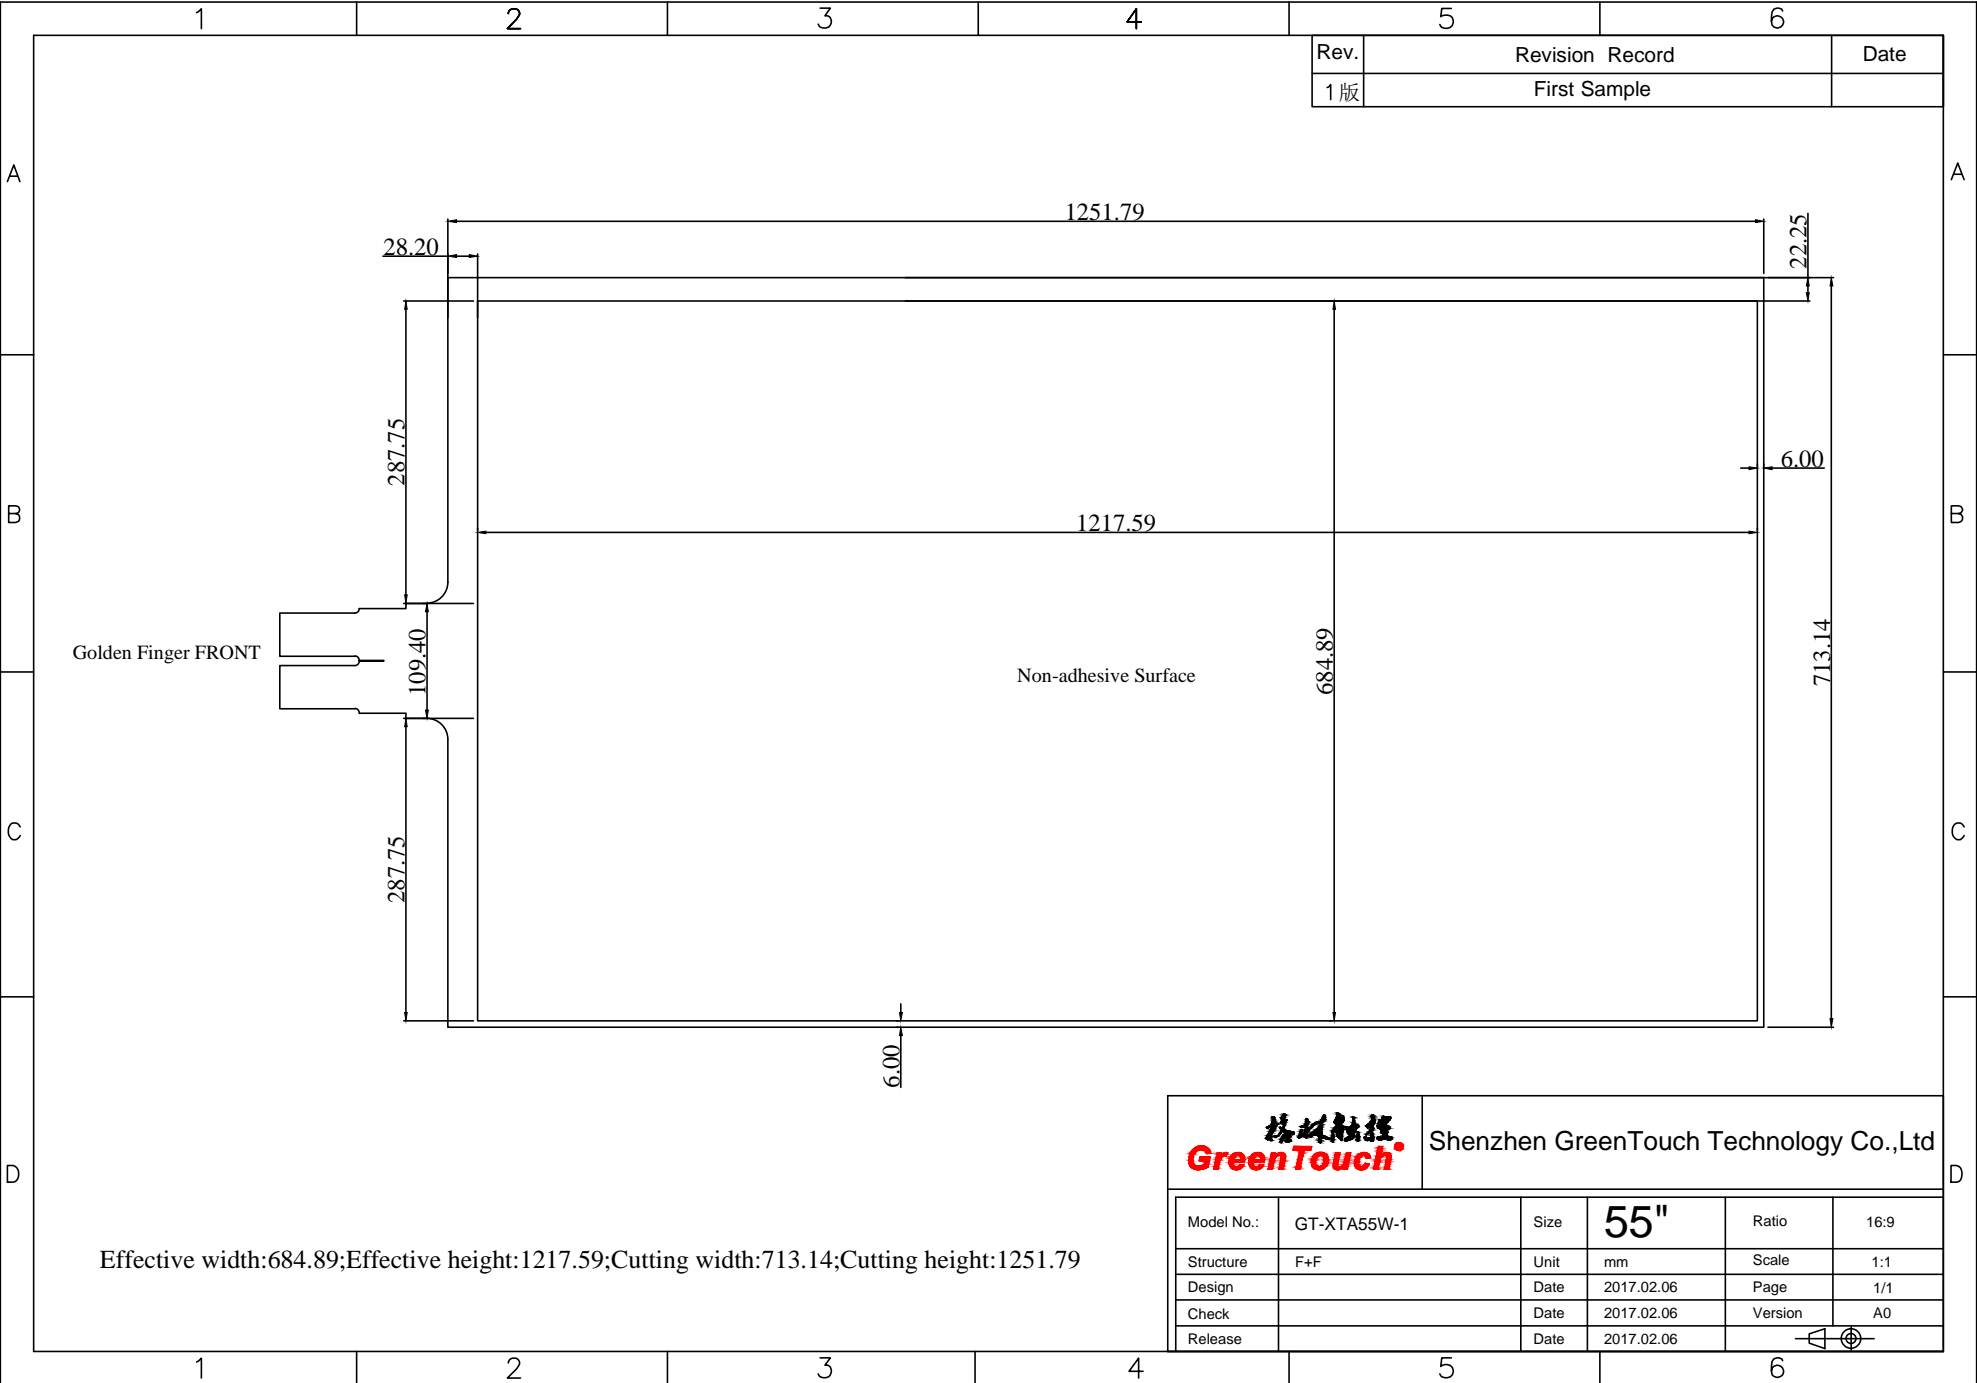

Rev.	Revision Record	Date
1版	First Sample	

Effective width:684.89;Effective height:1217.59;Cutting width:713.14;Cutting height:1251.79

<b>綠指科技</b> <b>GreenTouch</b>		Shenzhen GreenTouch Technology Co.,Ltd			
Model No.:	GT-XTA55W-1	Size	<b>55"</b>	Ratio	16:9
Structure	F+F	Unit	mm	Scale	1:1
Design		Date	2017.02.06	Page	1/1
Check		Date	2017.02.06	Version	A0
Release		Date	2017.02.06		