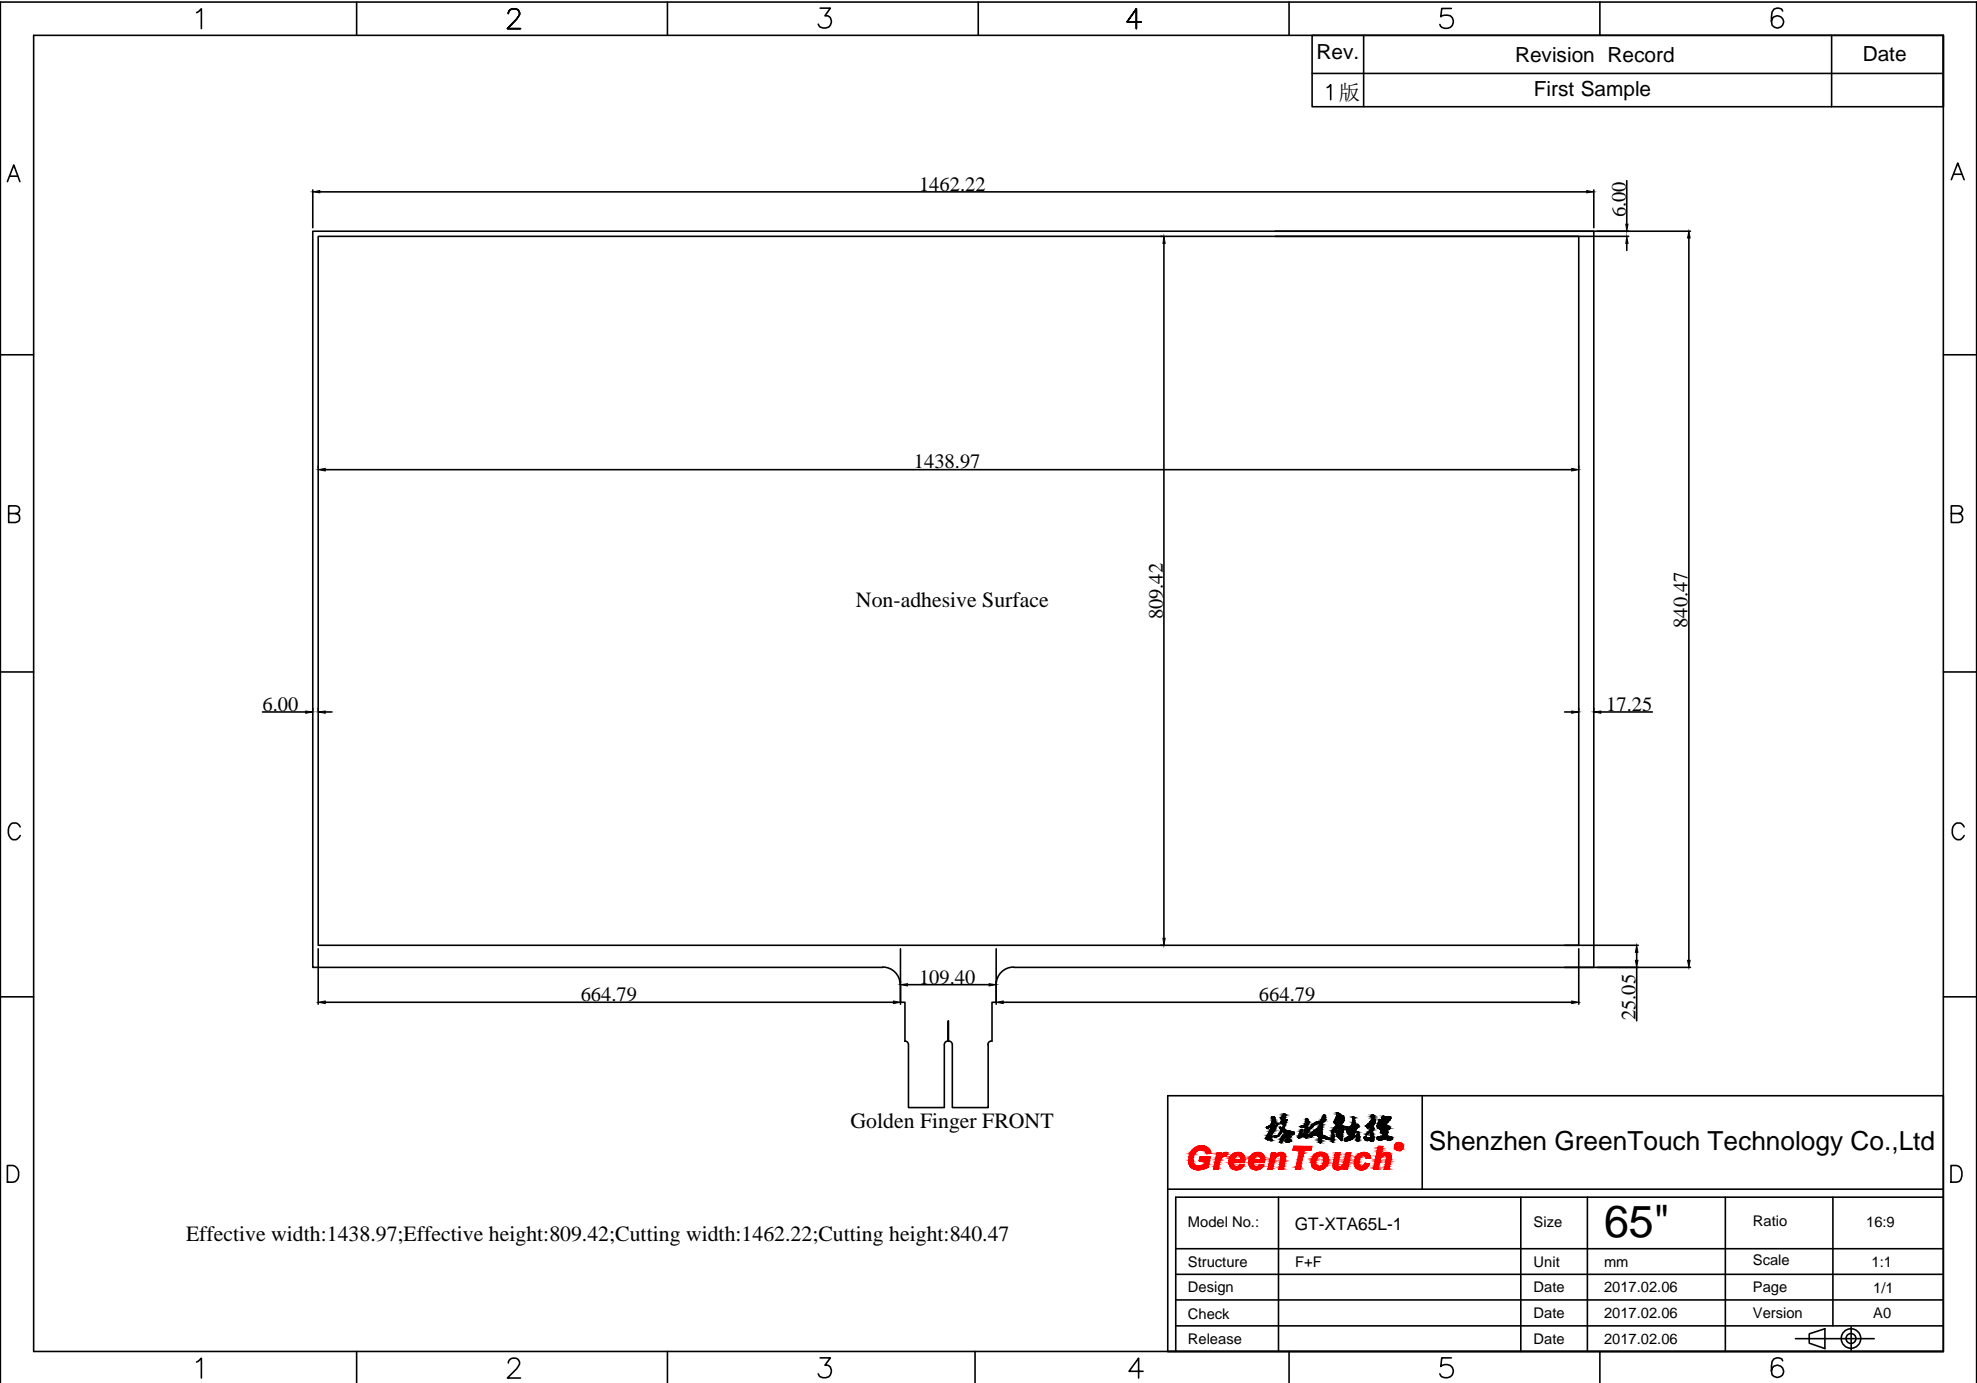

Rev.	Revision Record	Date
1版	First Sample	

Effective width:1438.97;Effective height:809.42;Cutting width:1462.22;Cutting height:840.47

		Shenzhen GreenTouch Technology Co.,Ltd			
Model No.:	GT-XTA65L-1	Size	65"	Ratio	16:9
Structure	F+F	Unit	mm	Scale	1:1
Design		Date	2017.02.06	Page	1/1
Check		Date	2017.02.06	Version	A0
Release		Date	2017.02.06	☞ ⊗	