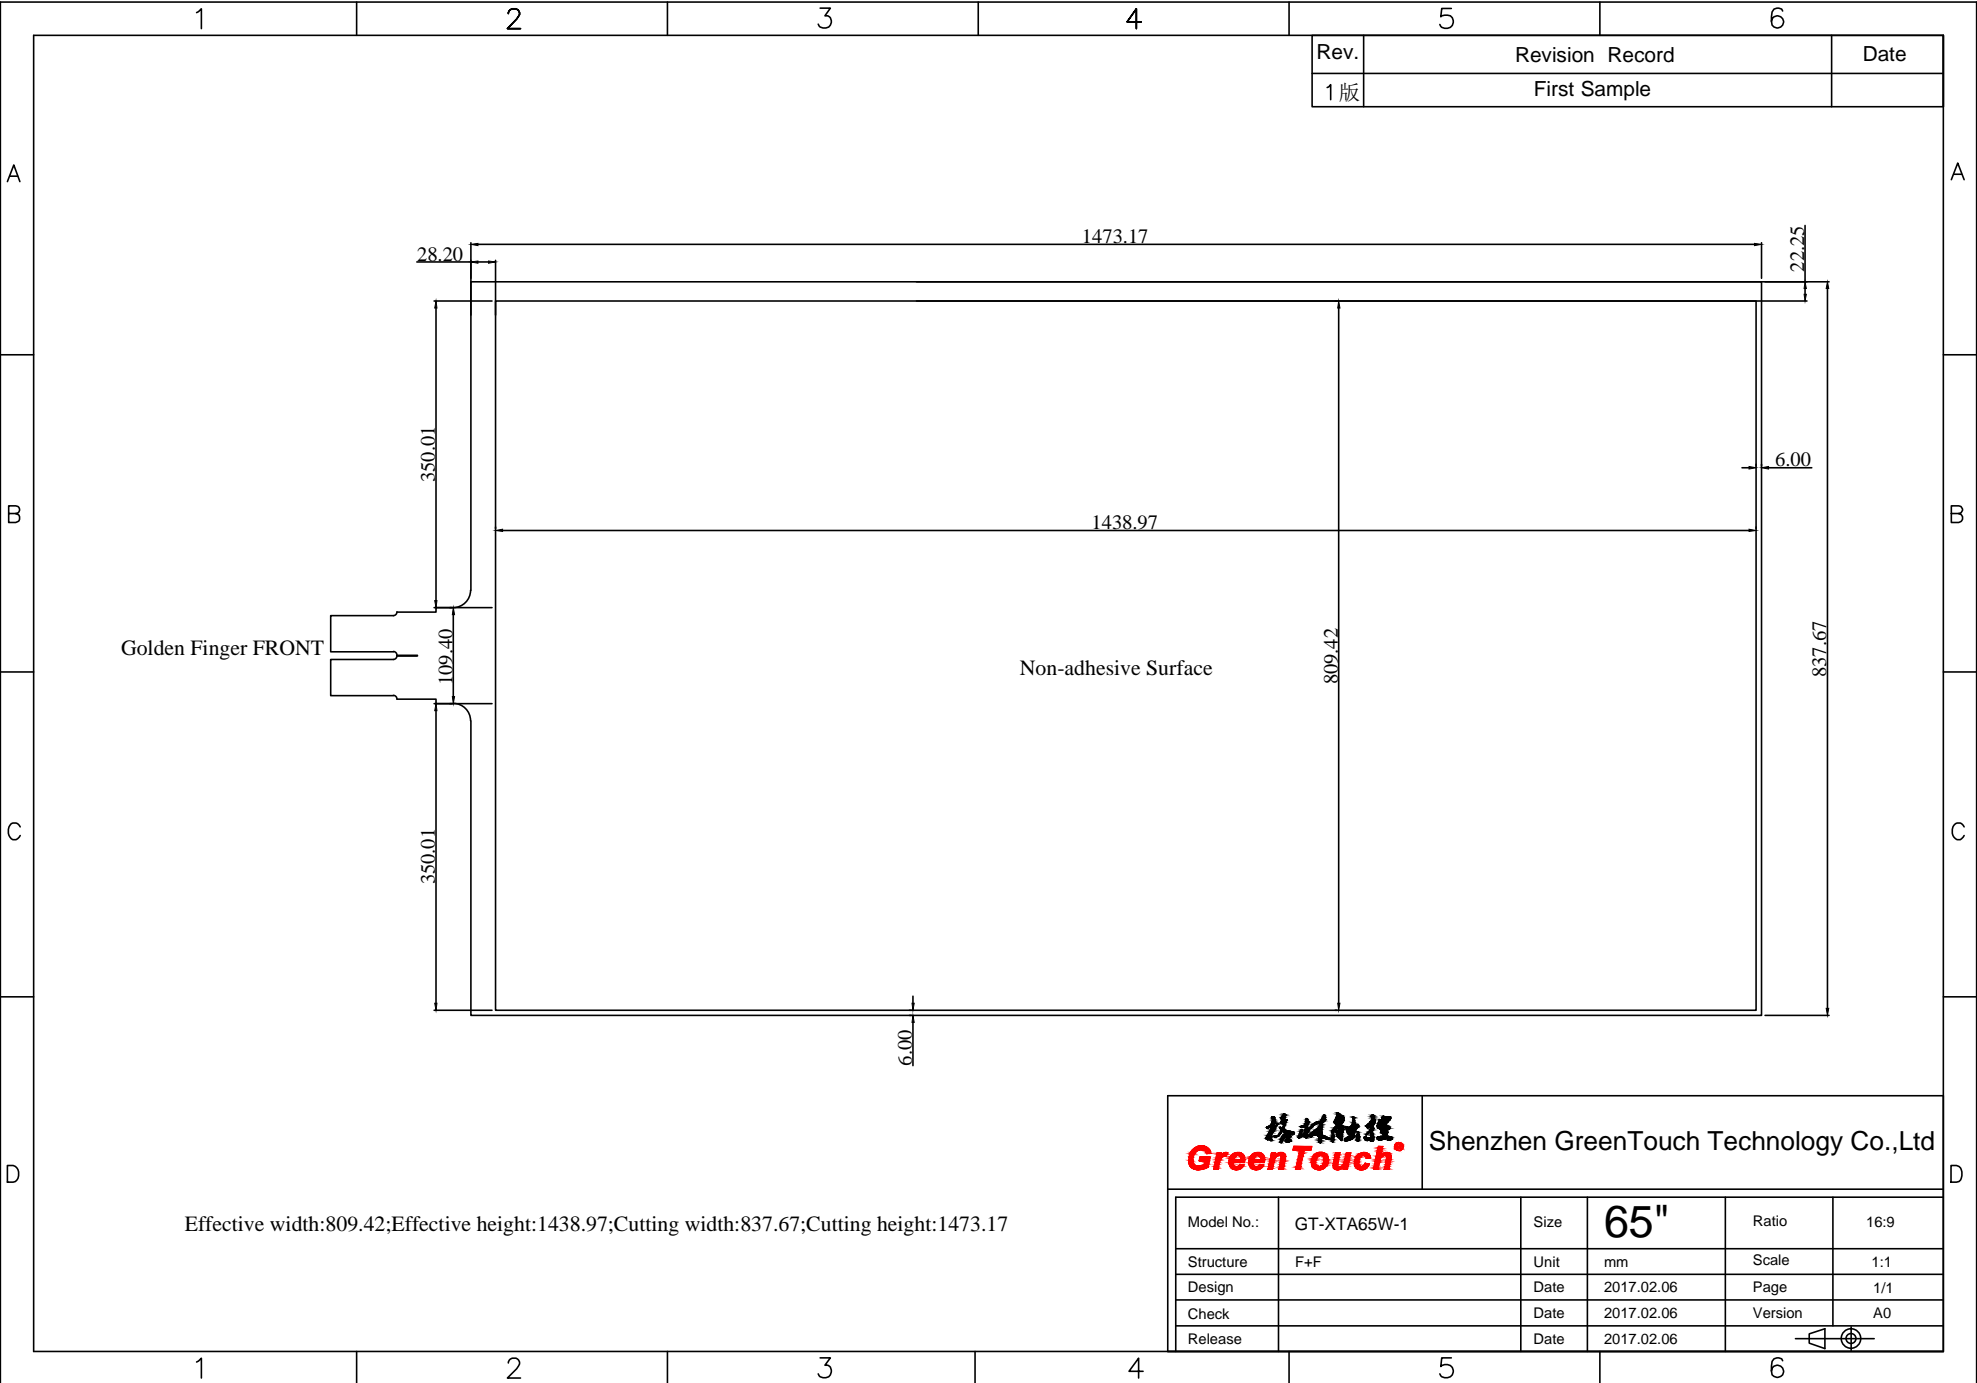

Rev.	Revision Record	Date
1版	First Sample	

Effective width:809.42;Effective height:1438.97;Cutting width:837.67;Cutting height:1473.17

		Shenzhen GreenTouch Technology Co.,Ltd			
		Model No.:	GT-XTA65W-1	Size	65"
Structure	F+F	Unit	mm	Scale	1:1
Design		Date	2017.02.06	Page	1/1
Check		Date	2017.02.06	Version	A0
Release		Date	2017.02.06		