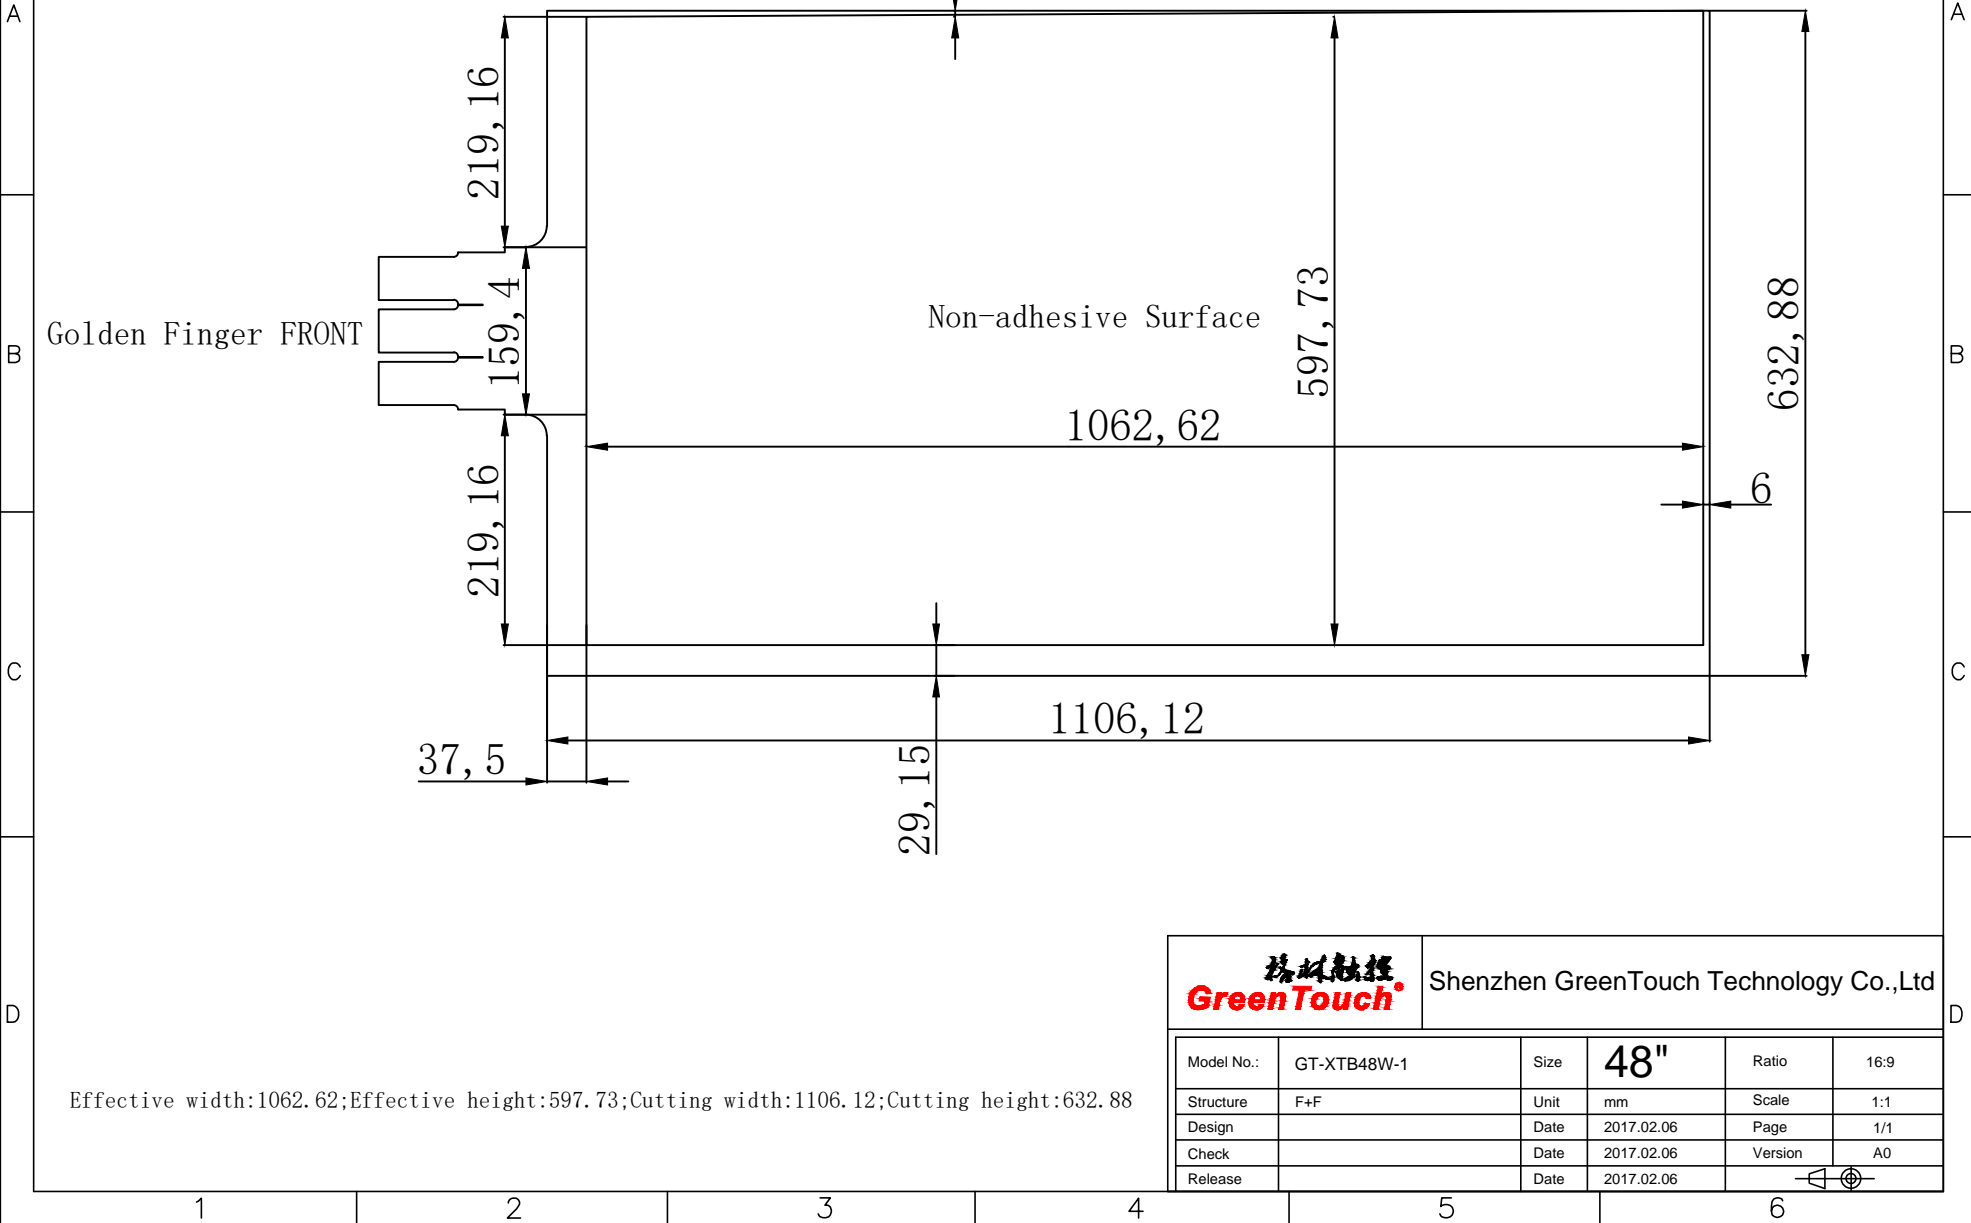

Rev.	Revision Record	Date
1版	First Sample	

Effective width:1062.62;Effective height:597.73;Cutting width:1106.12;Cutting height:632.88

		Shenzhen GreenTouch Technology Co.,Ltd			
Model No.:	GT-XTB48W-1	Size	48"	Ratio	16:9
Structure	F+F	Unit	mm	Scale	1:1
Design		Date	2017.02.06	Page	1/1
Check		Date	2017.02.06	Version	A0
Release		Date	2017.02.06		