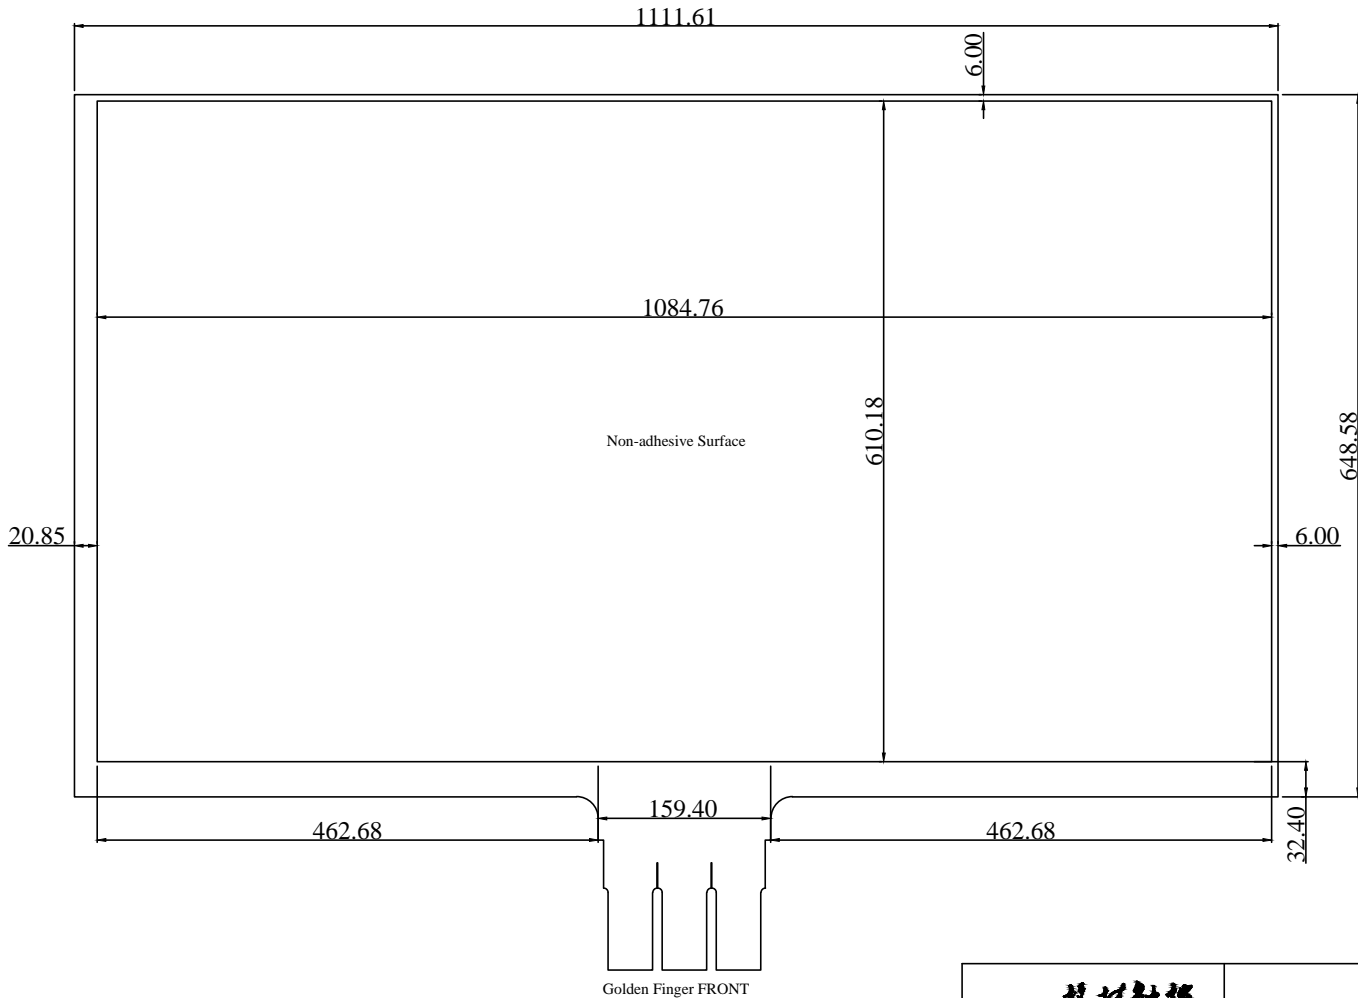

Rev.	Revision Record	Date
1版	First Sample	

Effective width:1084.76;Effective height:610.18;Cutting width:1111.61;Cutting height:648.58

格林触控
GreenTouch® Shenzhen GreenTouch Technology Co.,Ltd

Model No.:	GT-XTB49L-1	Size	49"	Ratio	16:9
Structure	F+F	Unit	mm	Scale	1:1
Design		Date	2017.02.06	Page	1/1
Check		Date	2017.02.06	Version	A0
Release		Date	2017.02.06		