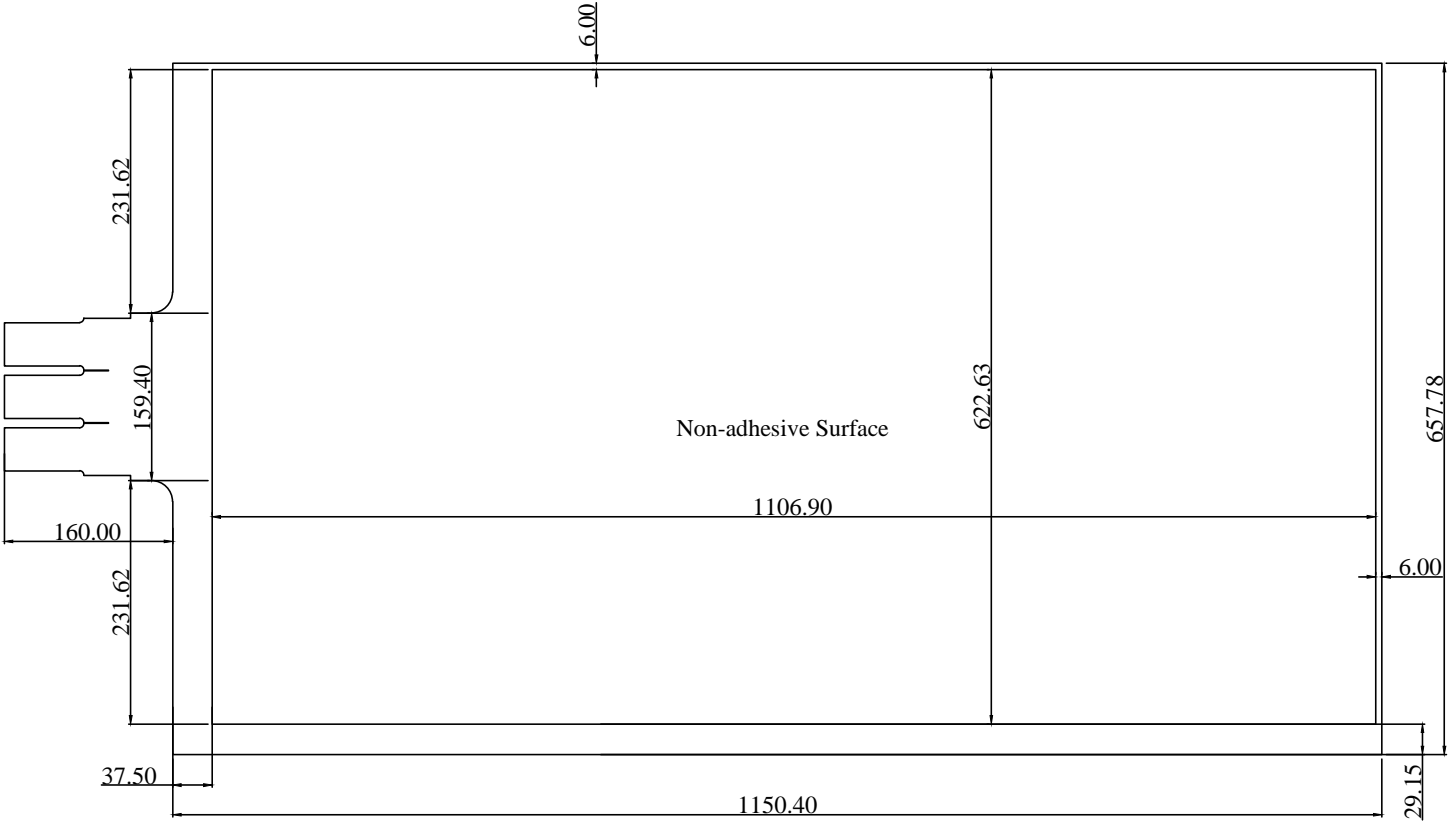

D

Golden Finger FRONT

Non-adhesive Surface

Effective width:1106.90;Effective height:622.63;Cutting width:1150.40;Cutting height:657.78

		Shenzhen GreenTouch Technology Co.,Ltd			
Model No.:	GT-XTB50W-1	Size	50"	Ratio	16:9
Structure	F+F	Unit	mm	Scale	1:1
Design		Date	2017.02.06	Page	1/1
Check		Date	2017.02.06	Version	A0
Release		Date	2017.02.06	☞ ⊗	

1

2

3

4

5

6