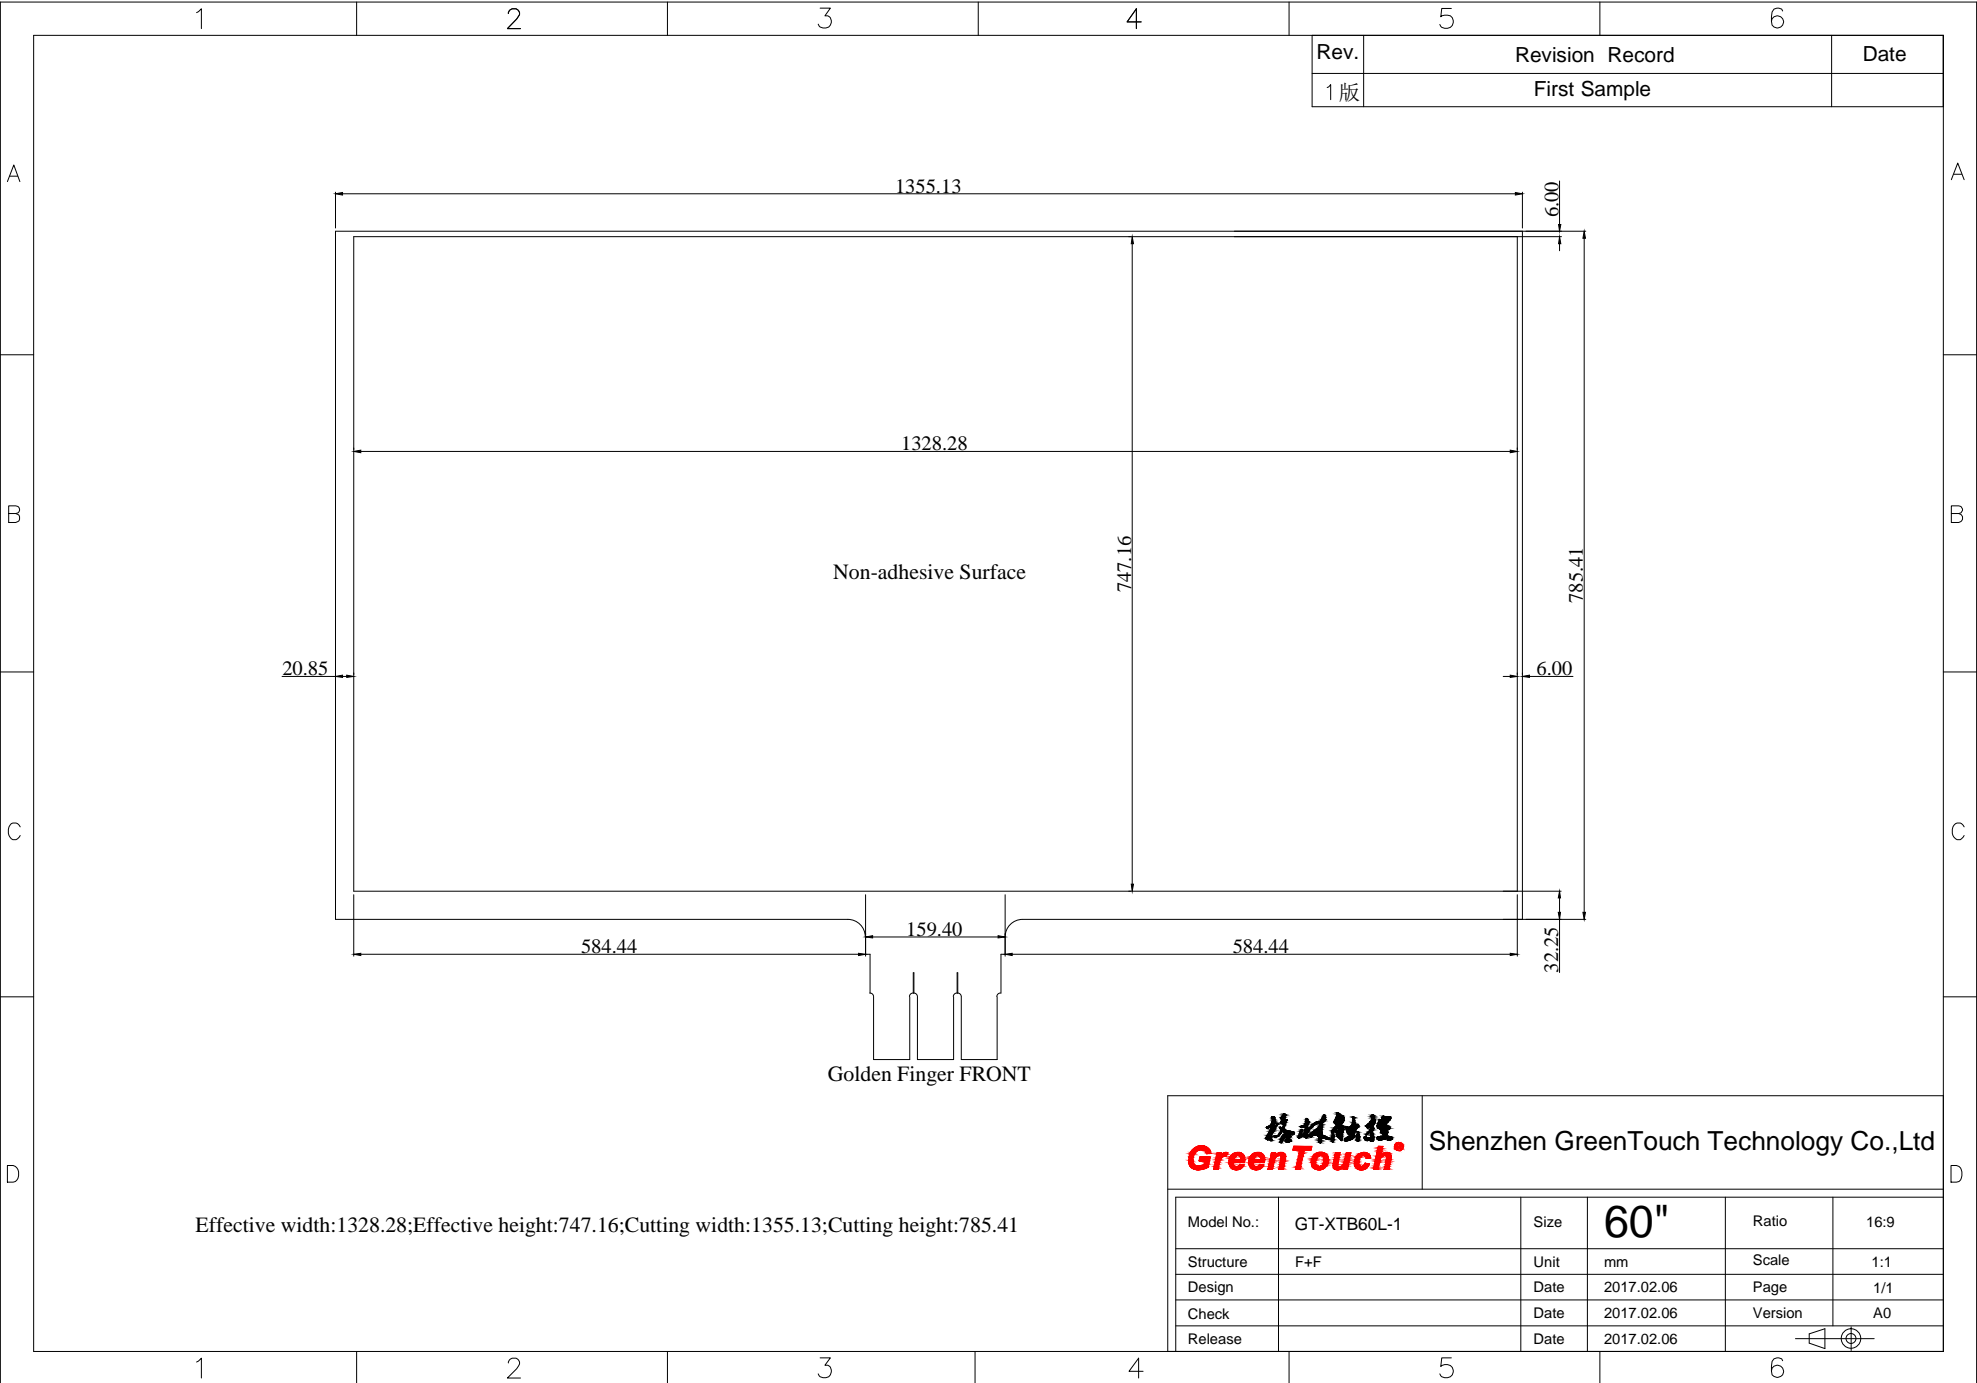

Rev.	Revision Record	Date
1 版	First Sample	

Effective width:1328.28;Effective height:747.16;Cutting width:1355.13;Cutting height:785.41

绿触科技 GreenTouch		Shenzhen GreenTouch Technology Co.,Ltd			
Model No.:	GT-XTB60L-1	Size	60"	Ratio	16:9
Structure	F+F	Unit	mm	Scale	1:1
Design		Date	2017.02.06	Page	1/1
Check		Date	2017.02.06	Version	A0
Release		Date	2017.02.06	☞ ⊕	