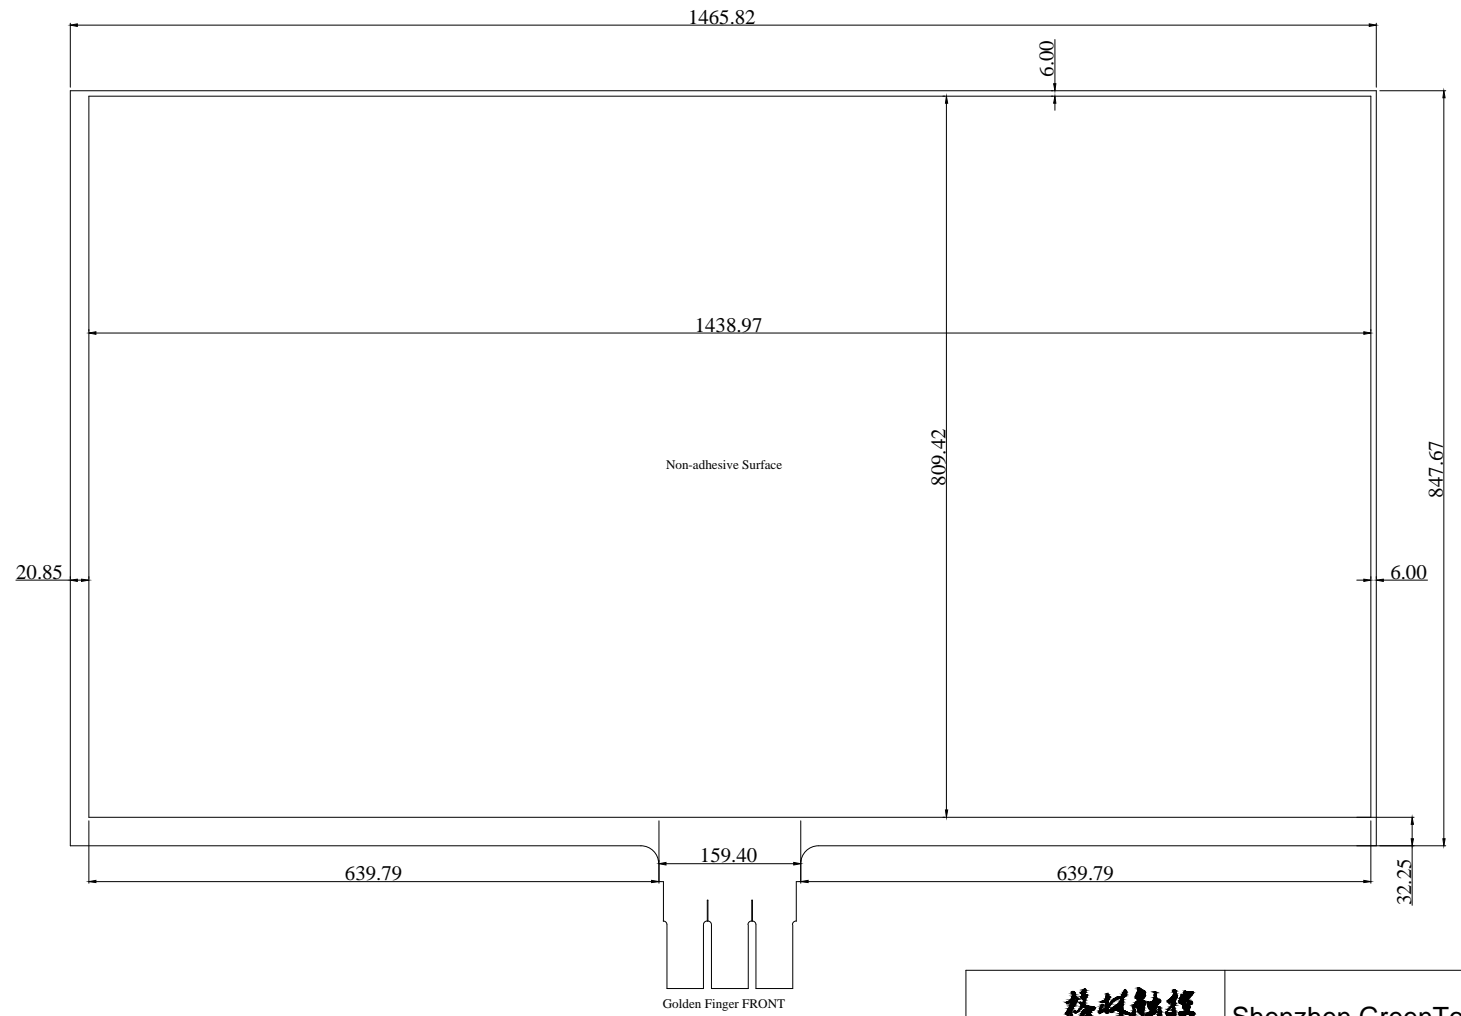

Rev.	Revision Record	Date
1版	First Sample	

Effective width:1438.97;Effective height:809.42;Cutting width:1465.82;Cutting height:847.67

格林触控 GreenTouch		Shenzhen GreenTouch Technology Co.,Ltd			
Model No.:	GT-XTB65L-1	Size	65"	Ratio	16:9
Structure	F+F	Unit	mm	Scale	1:1
Design		Date	2017.02.06	Page	1/1
Check		Date	2017.02.06	Version	A0
Release		Date	2017.02.06	◀ ⊕	