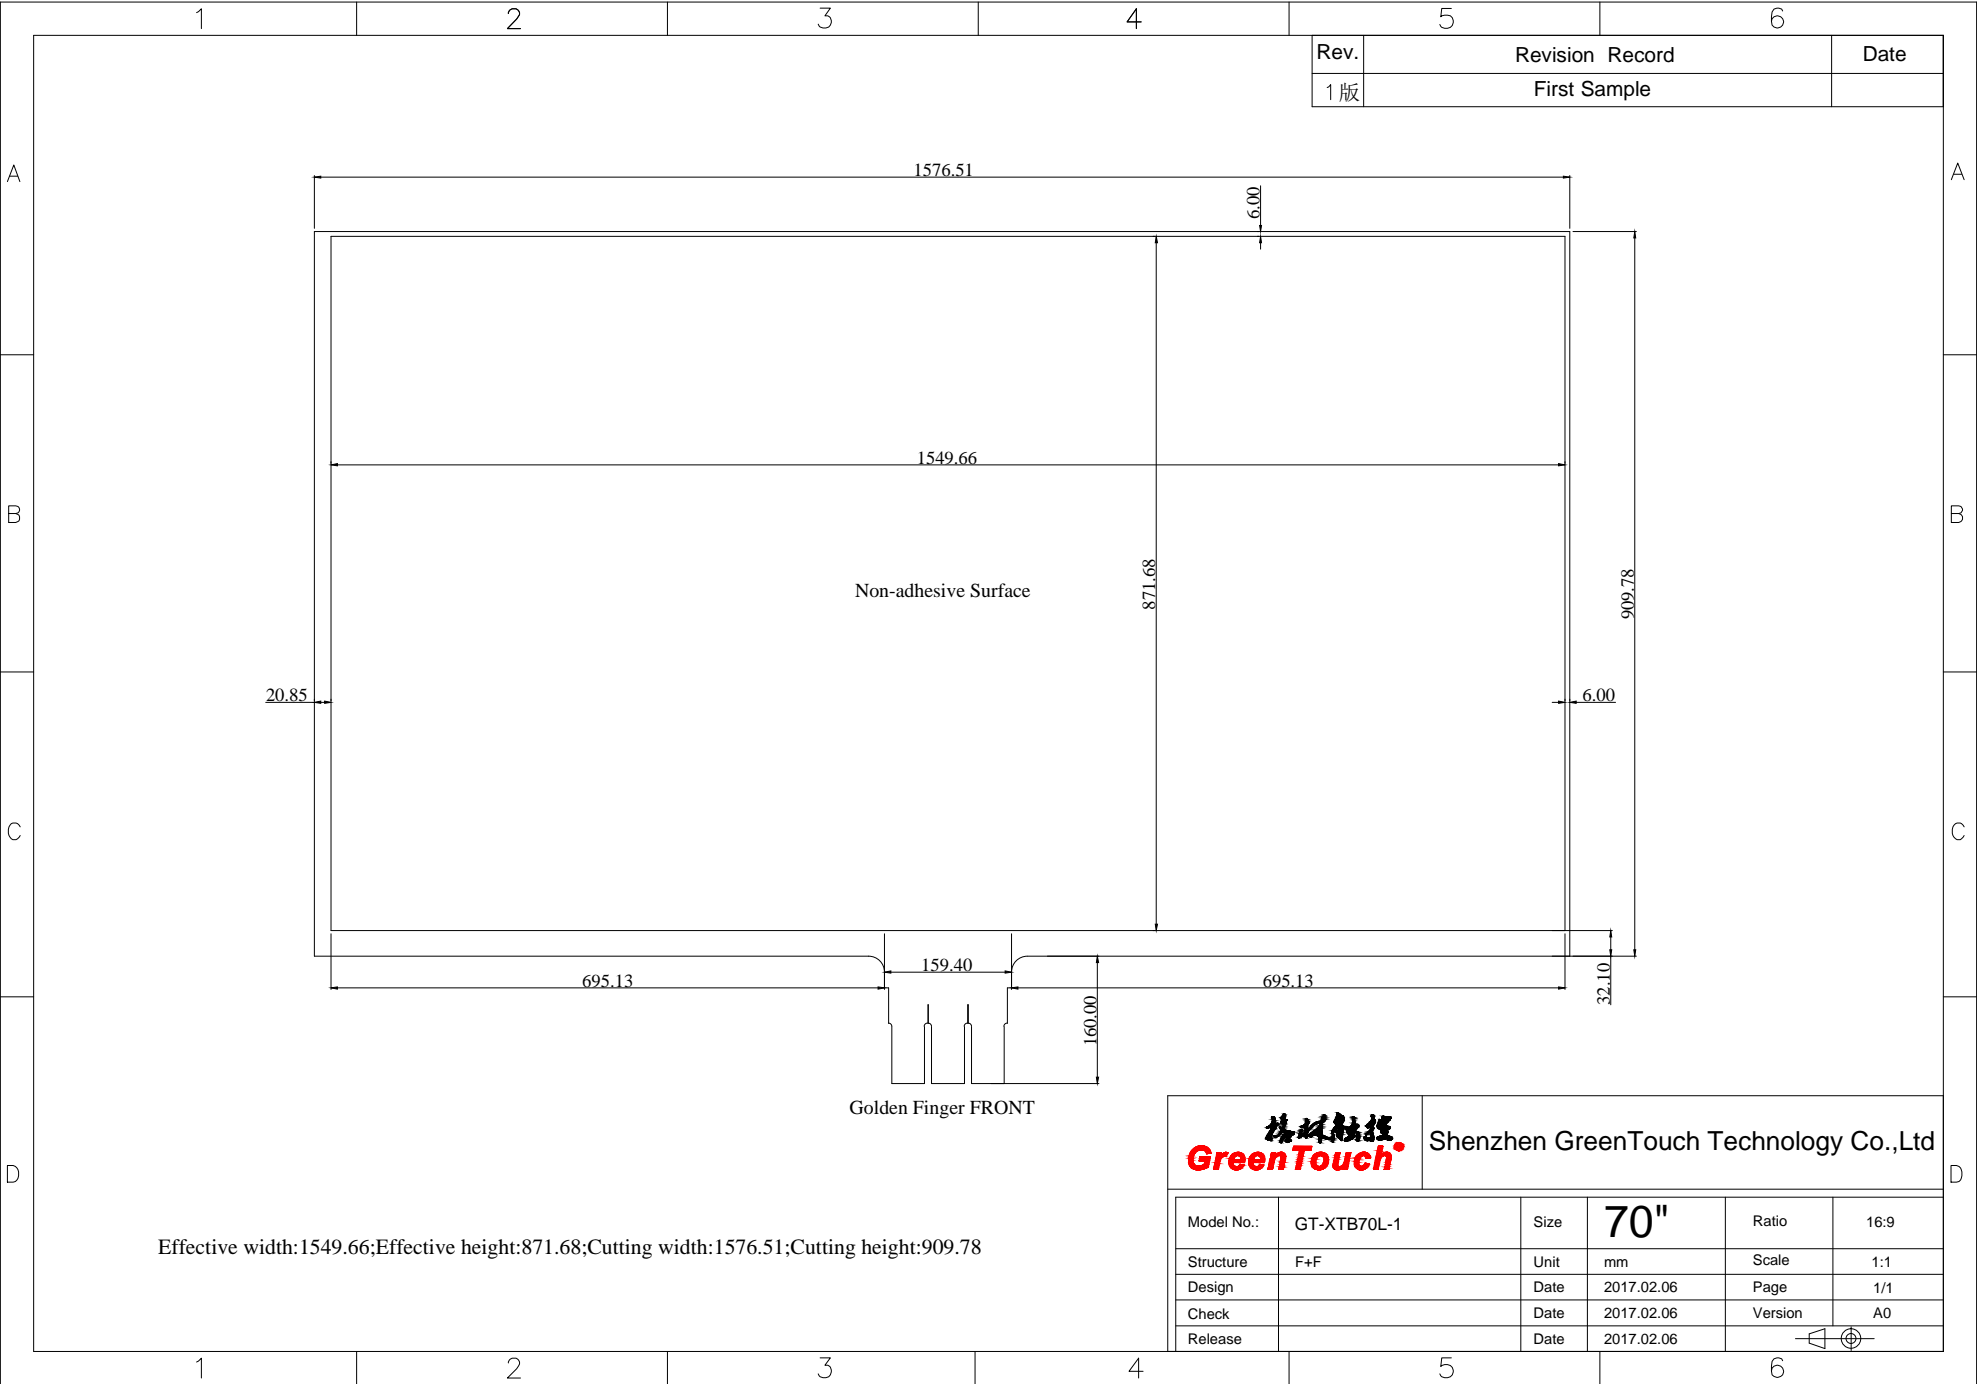

Rev.	Revision Record	Date
1 版	First Sample	

Effective width:1549.66;Effective height:871.68;Cutting width:1576.51;Cutting height:909.78

		Shenzhen GreenTouch Technology Co.,Ltd			
		Model No.:	GT-XTB70L-1	Size	70"
Structure	F+F	Unit	mm	Scale	1:1
Design		Date	2017.02.06	Page	1/1
Check		Date	2017.02.06	Version	A0
Release		Date	2017.02.06		