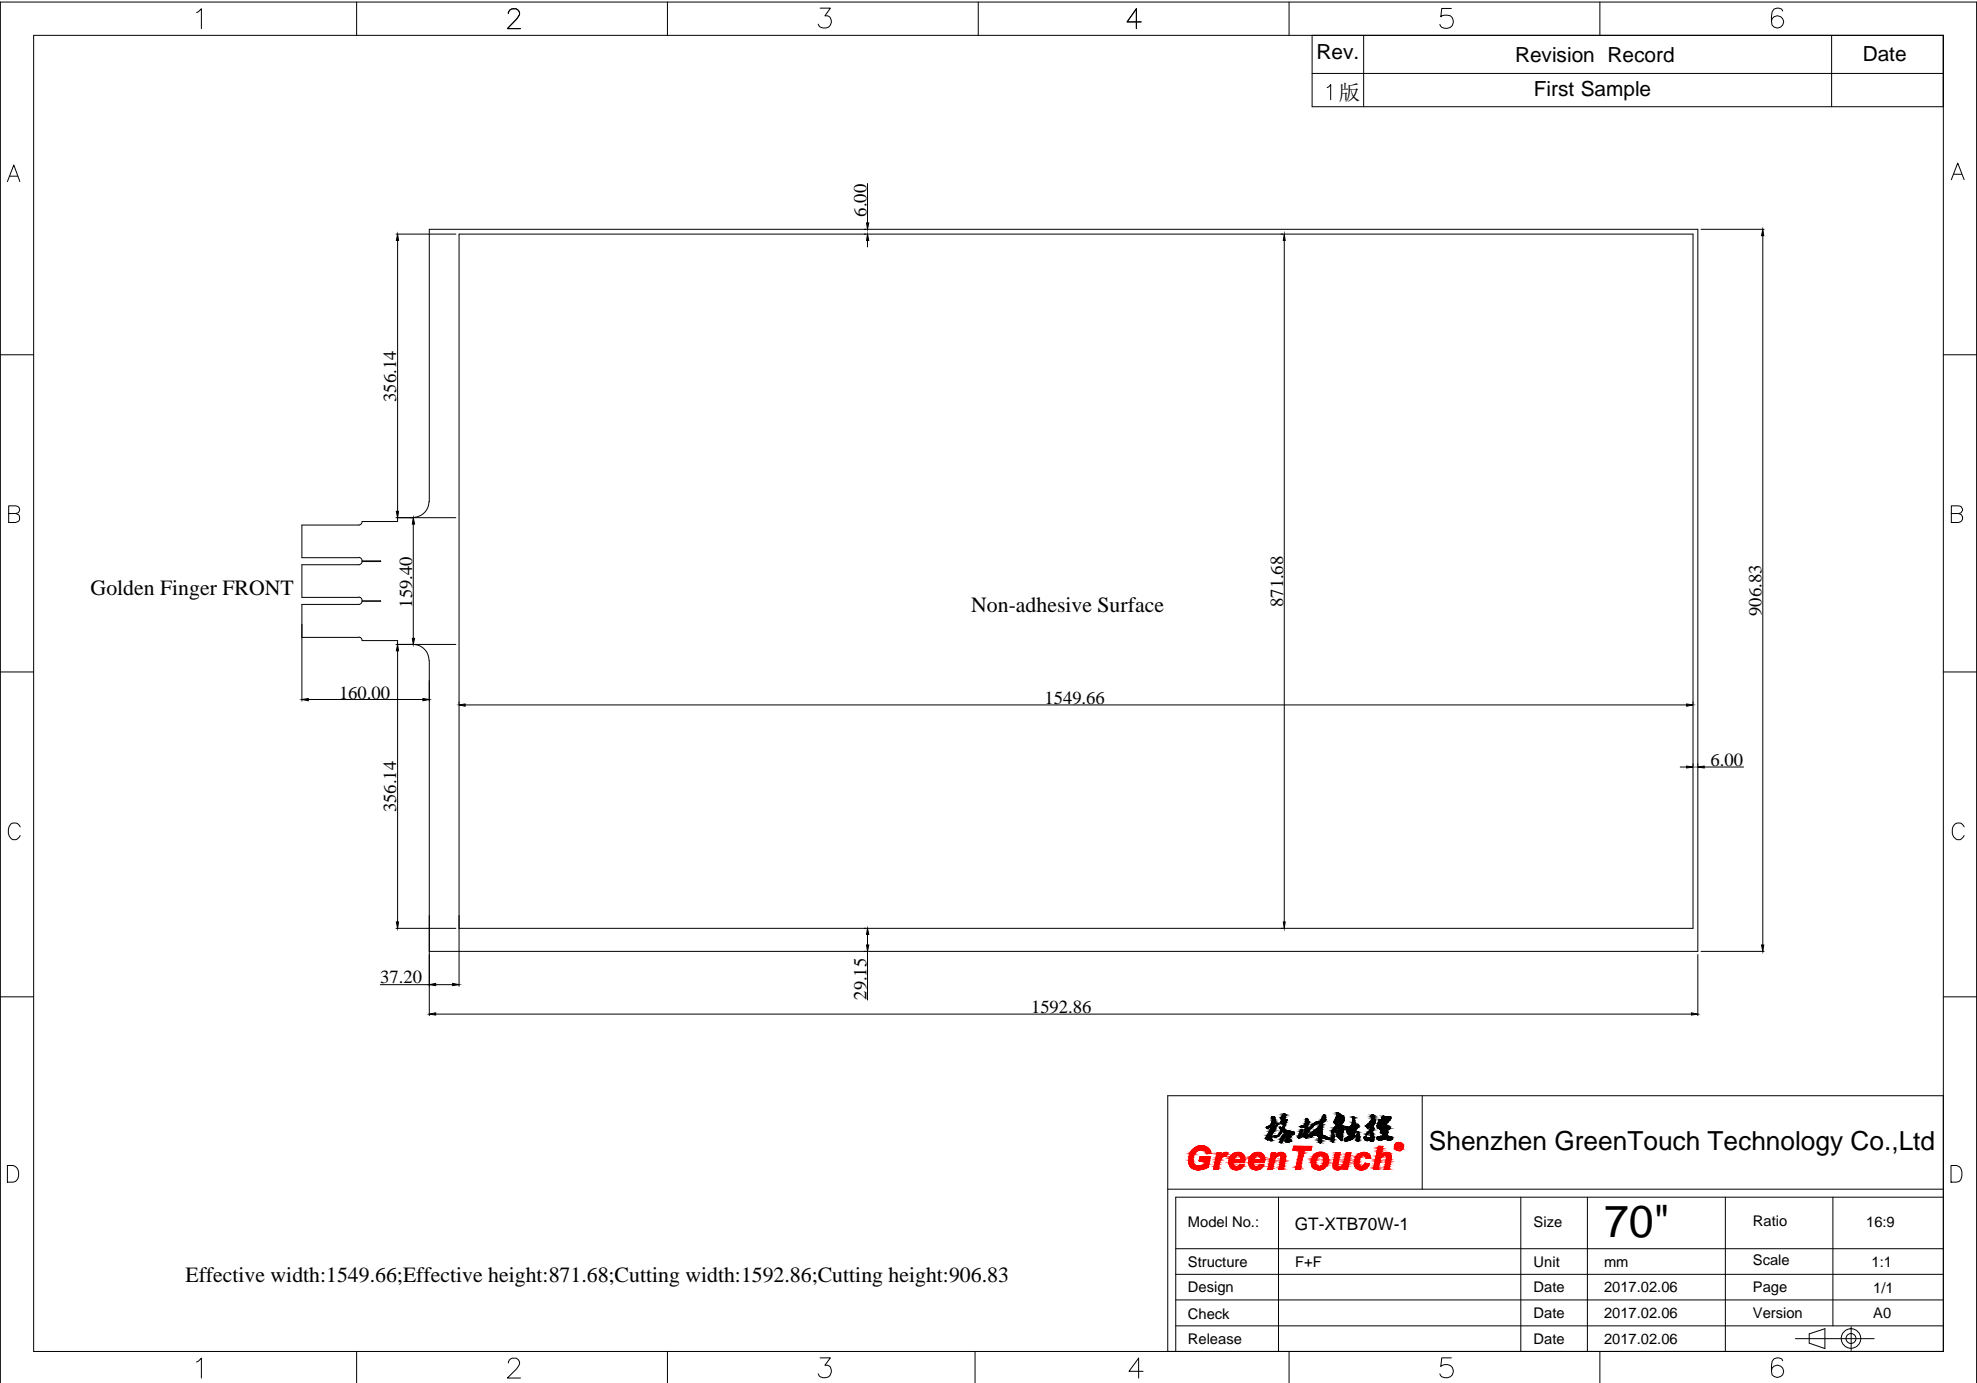

Rev.	Revision Record	Date
1 版	First Sample	

Effective width:1549.66;Effective height:871.68;Cutting width:1592.86;Cutting height:906.83

<b>綠指科技</b> <b>GreenTouch</b>		Shenzhen GreenTouch Technology Co.,Ltd			
Model No.:	GT-XTB70W-1	Size	<b>70"</b>	Ratio	16:9
Structure	F+F	Unit	mm	Scale	1:1
Design		Date	2017.02.06	Page	1/1
Check		Date	2017.02.06	Version	A0
Release		Date	2017.02.06	☐ ⊕	