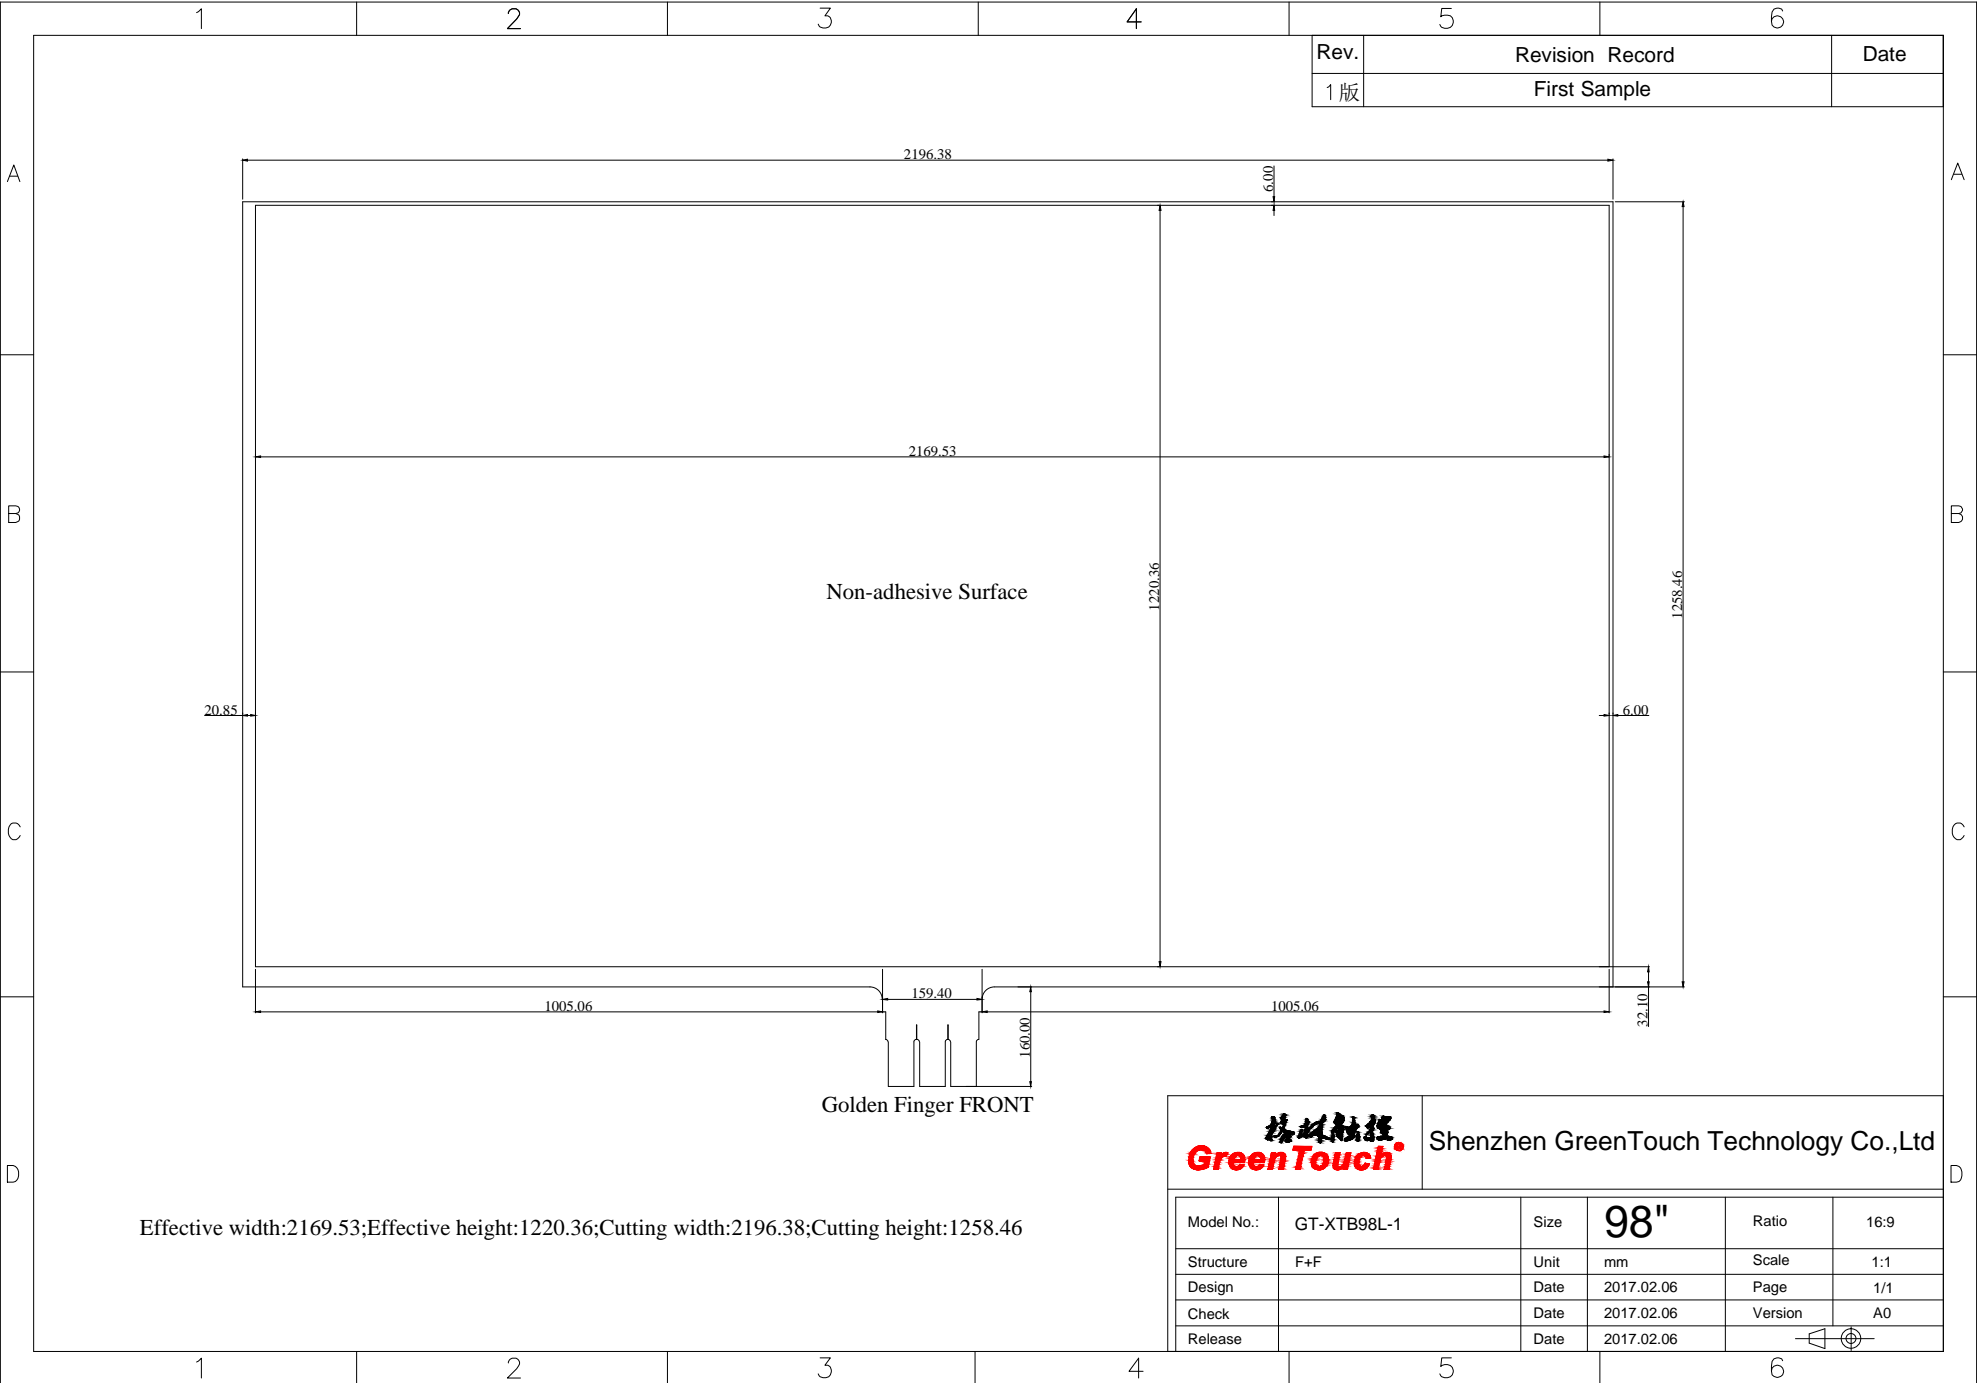

|      |                 |      |
|------|-----------------|------|
| Rev. | Revision Record | Date |
| 1 版  | First Sample    |      |

Effective width:2169.53;Effective height:1220.36;Cutting width:2196.38;Cutting height:1258.46

|   |     |  |             |   |     |
|---|-----|--|-------------|---|-----|
|  |     | Shenzhen GreenTouch Technology Co.,Ltd |             |   |     |
|   |     | Model No.:                             | GT-XTB98L-1 | Size  | 98" |
| Structure   | F+F | Unit                                   | mm          | Scale   | 1:1 |
| Design  |     | Date                                   | 2017.02.06  | Page  | 1/1 |
| Check   |     | Date                                   | 2017.02.06  | Version   | A0  |
| Release   |     | Date                                   | 2017.02.06  |  |     |