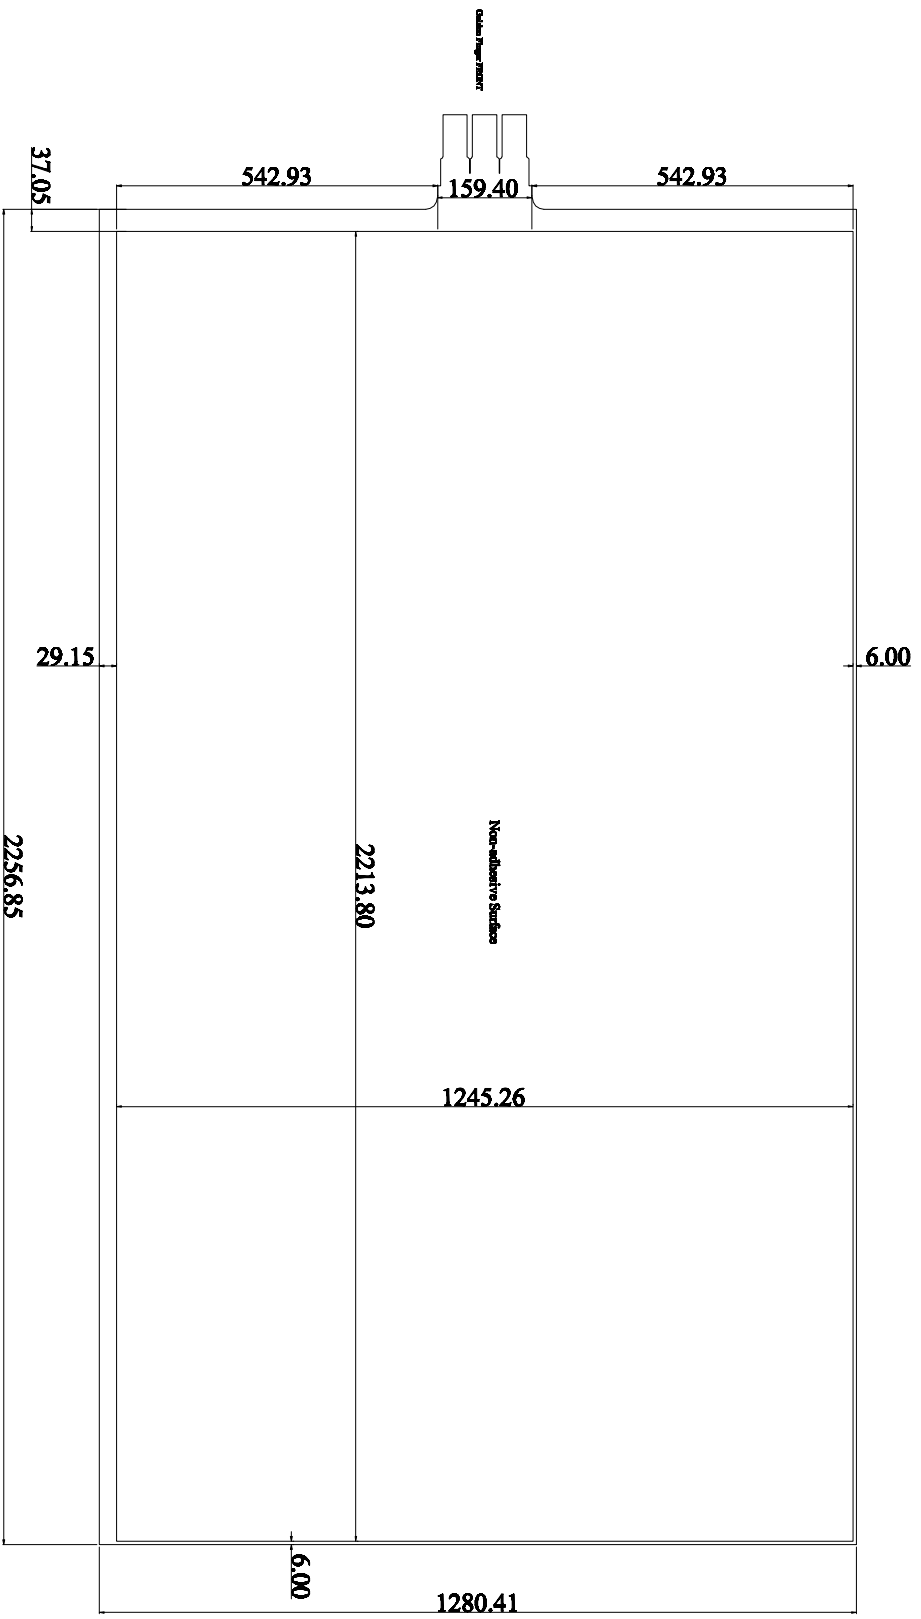

Rev.	Revision Record	Date
1版	First Sample	

Effective width:2213.80;Effective height:1245.26;Cutting width:2256.85;Cutting height:1280.41

Shenzhen GreenTouch Technology Co.,Ltd

Model No.:	GT-XTB100W-1	Size	100"	Ratio	16:9
Structure	F+F	Unit	mm	Scale	1:1
Design	李俊	Date	2017.02.08	Page	1/1
Check	付作书	Date	2017.02.08	Version	A0
Release	邓耀生	Date	2017.02.08		

1 2 4 5 6

A D A D