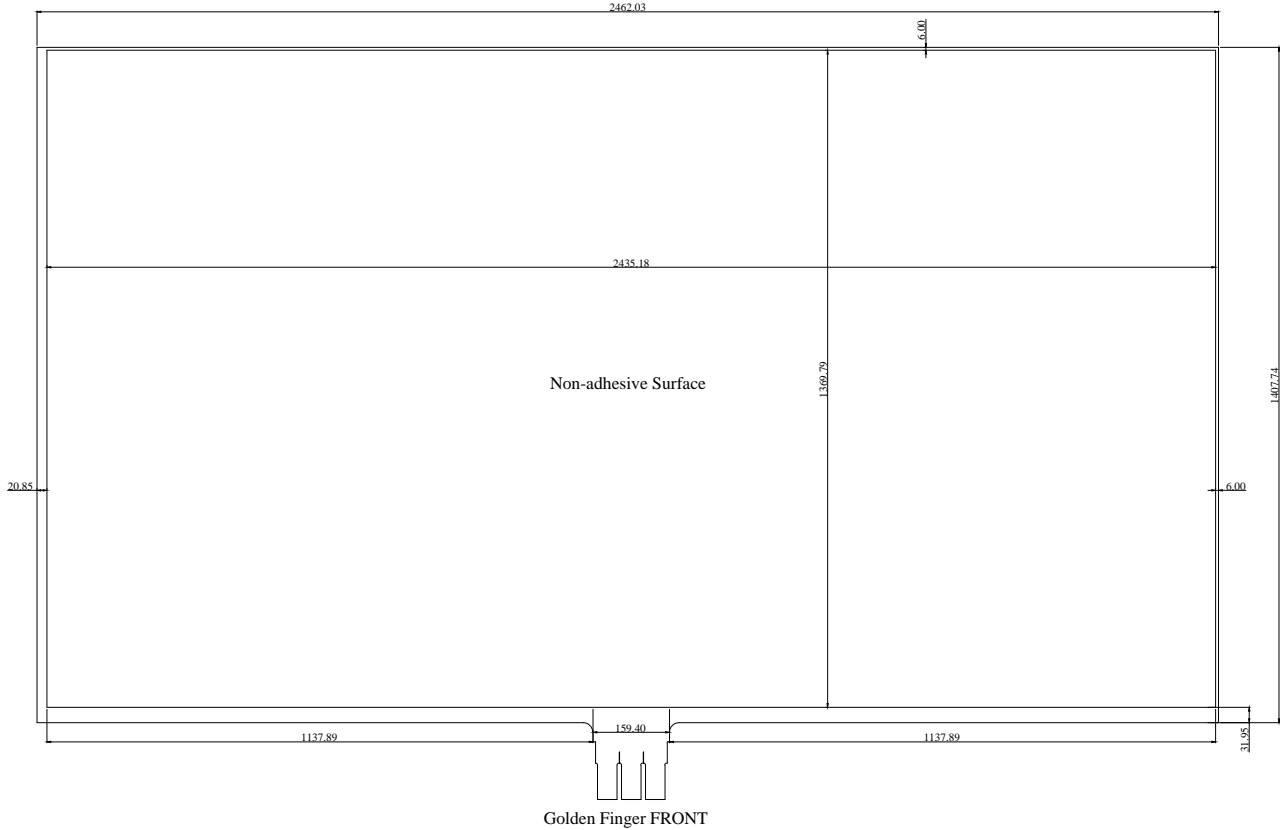

Rev.	Revision Record	Date
1 版	First Sample	

Effective width:2435.18;Effective height:1369.79;Cutting width:2462.03;Cutting height:1407.74

		Shenzhen GreenTouch Technology Co.,Ltd			
Model No.:	GT-XTB110L-1	Size	110"	Ratio	16:9
Structure	F+F	Unit	mm	Scale	1:1
Design		Date	2017.02.06	Page	1/1
Check		Date	2017.02.06	Version	A0
Release		Date	2017.02.06		